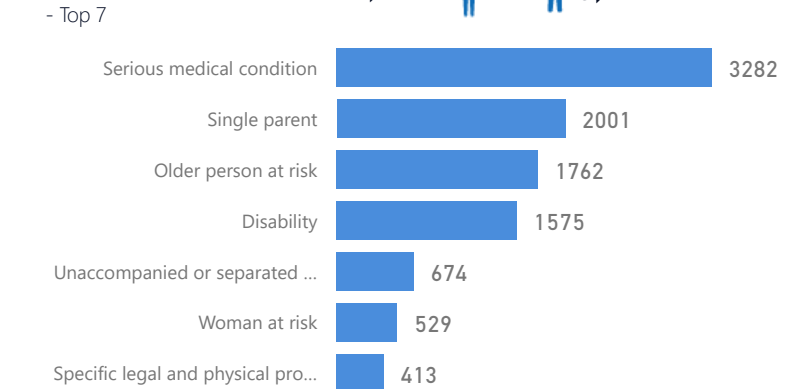

Uganda - Refugee Statistics March 2021 - Nakivale

Total Population

138,460

Total Refugees

137,211

Total Households

39,660

Total Asylum-Seekers

1,249

Zones - Top 10

Level3	HHs	Individuals
Base Camp	23,162	76,814
Rubondo	9,773	35,961
Juru	6,429	25,120
Rubaga Division	46	134
Kampala Central	50	126
Makindye Division	53	108
Nakivale Reception Center	83	92
Sweswe	2	10
Kyempango	2	6
Buliti	2	2

Country of Origin

Country of Origin	Total
Democratic Republic of the Congo	71,262
Burundi	40,026
Somalia	13,874
Rwanda	10,337
Eritrea	1,759
Ethiopia	921
South Sudan	219

Age & Gender Breakdown

Specific Needs - Top 7

New Registration by Month

Occupation - Top 5

* Age is between 18 - 59 years for Occupation

Assistance Status