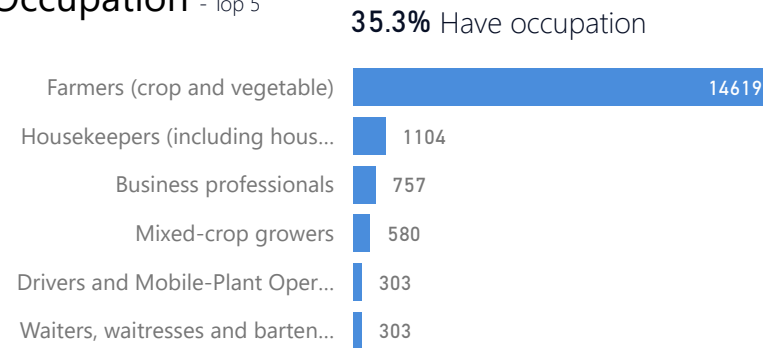

Country of Origin

Country of Origin	Total
Democratic Republic of the Congo	71,262
Burundi	40,026
Somalia	13,874
Rwanda	10,337
Eritrea	1,759
Ethiopia	921
South Sudan	219

Age & Gender Breakdown

Specific Needs - Top 7

New Registration by Month

Occupation - Top 5

* Age is between 18 - 59 years for Occupation

Assistance Status