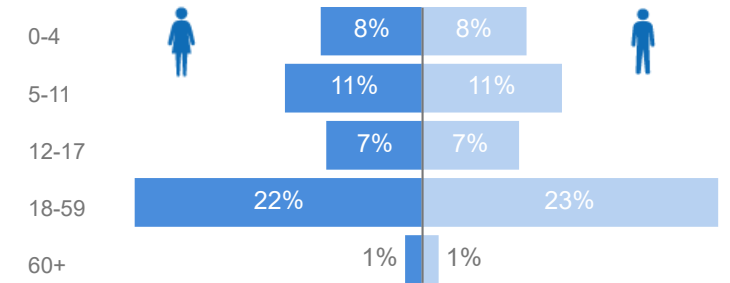

1,249

Zones - Top 10

Level3	HHs	Individuals
Base Camp	23,162	76,814
Rubondo	9,773	35,961
Juru	6,429	25,120
Rubaga Division	46	134
Kampala Central	50	126
Makindye Division	53	108
Nakivale Reception Center	83	92
Sweswe	2	10
Kyempango	2	6
Buliti	2	2

Country of Origin

Country of Origin	Total
Democratic Republic of the Congo	71,262
Burundi	40,026
Somalia	13,874
Rwanda	10,337
Eritrea	1,759
Ethiopia	921
South Sudan	219

Age & Gender Breakdown

Specific Needs - Top 7

New Registration by Month

Occupation - Top 5

* Age is between 18 - 59 years for Occupation

Assistance Status