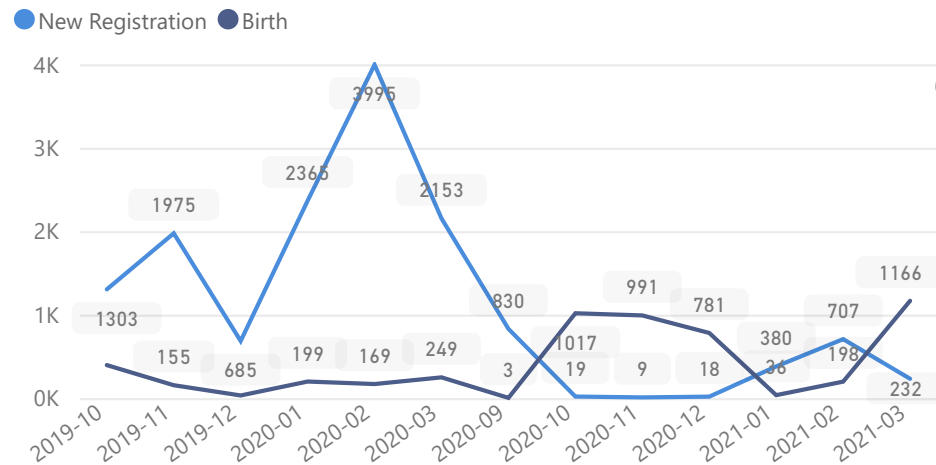

Uganda - Refugee Statistics March 2021 - Nakivale

Total Population

138,460

Total Refugees

137,211

Total Households

39,660

Total Asylum-Seekers

Country of Origin

Country of Origin	Total
Democratic Republic of the Congo	71,262
Burundi	40,026
Somalia	13,874
Rwanda	10,337
Eritrea	1,759
Ethiopia	921
South Sudan	219

Age & Gender Breakdown

Specific Needs - Top 7

New Registration by Month

Occupation - Top 5

* Age is between 18 - 59 years for Occupation

Assistance Status