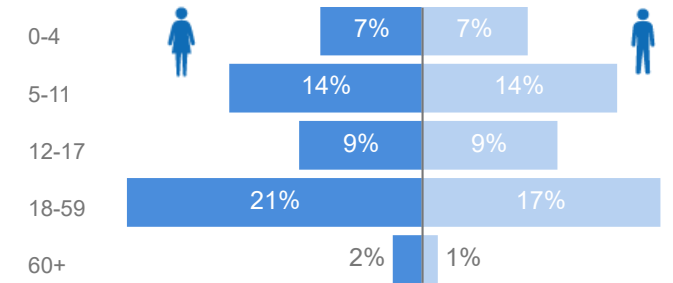

Uganda - Refugee Statistics March 2021 - Imvepi

Total Population

68,800

Total Refugees

68,796

Total Households

19,972

Total Asylum-Seekers

4

Zones - Top 10

Level3	HHs	Individuals
Zone I	9,079	30,216
Zone li	7,405	26,894
Zone lii	2,961	10,449
Zone Iv	454	1,118
Zone A	2	2
Zone V	1	1
Zone Vii	1	1

Age & Gender Breakdown

Women and Children **82%**

56,652

Female **52%**

35,770

Elderly **3%**

2,078

Youth 15-24 **23%**

16,042

Specific Needs - Top 7

6,394

4,612

New Registration by Month

Occupation - Top 5

* Age is between 18 - 59 years for Occupation

Assistance Status