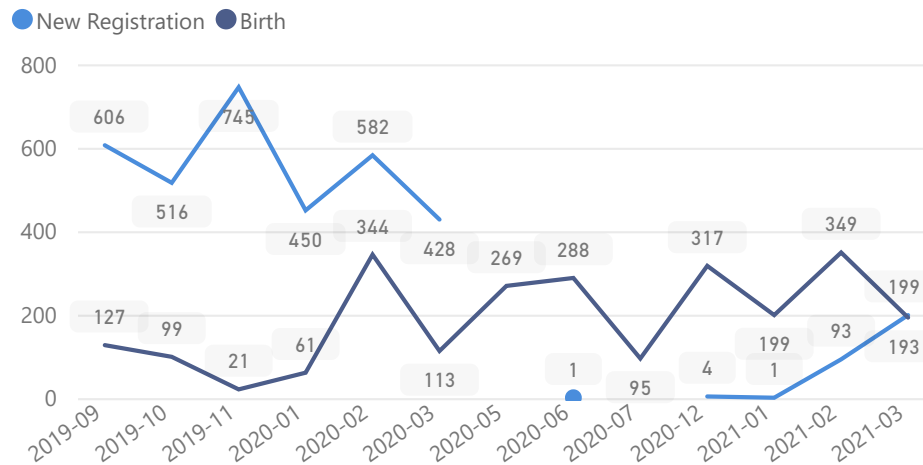

Uganda - Refugee Statistics March 2021 - Imvepi

Total Population

68,800

Total Refugees

68,796

Total Households

19,972

Total Asylum-Seekers

4

Zones - Top 10

Level3	HHs	Individuals
Zone I	9,079	30,216
Zone li	7,405	26,894
Zone lii	2,961	10,449
Zone Iv	454	1,118
Zone A	2	2
Zone V	1	1
Zone Vii	1	1

Age & Gender Breakdown

Women and Children **82%**

56,652

Female **52%**

35,770

Elderly **3%**

2,078

Youth 15-24 **23%**

16,042

Specific Needs - Top 7

6,394

4,612

New Registration by Month

Occupation - Top 5

* Age is between 18 - 59 years for Occupation

Assistance Status