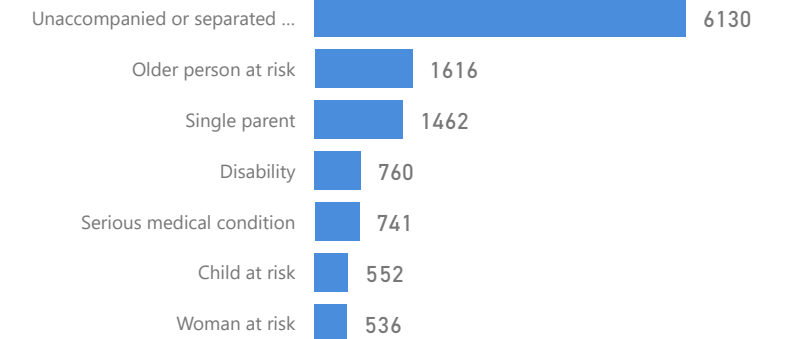

56,652

Female **52%**

35,770

Elderly **3%**

2,078

Youth 15-24 **23%**

16,042

Specific Needs - Top 7

6,394

4,612

New Registration by Month

Occupation - Top 5

* Age is between 18 - 59 years for Occupation

Assistance Status