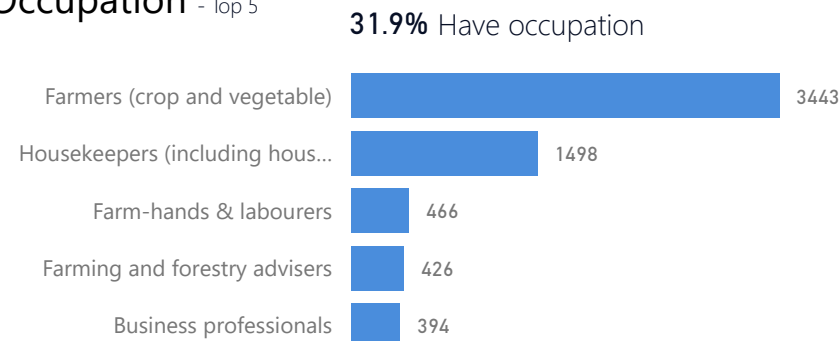

56,652

Female **52%**

35,770

Elderly **3%**

2,078

Youth 15-24 **23%**

16,042

Specific Needs - Top 7

6,394

4,612

New Registration by Month

Occupation - Top 5

* Age is between 18 - 59 years for Occupation

Assistance Status