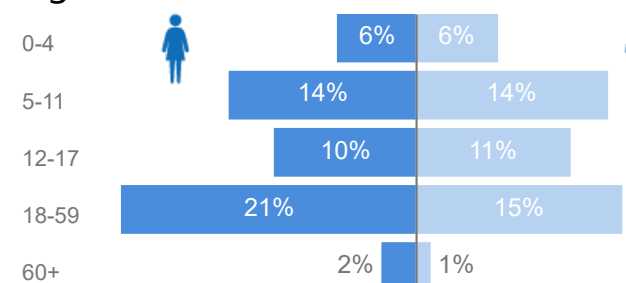

## Country of Origin

Country of Origin	Total
South Sudan	219,398
Sudan	227
Eritrea	5
Ethiopia	4
Burundi	3
Democratic Republic of the Congo	3
Kenya	2
Rwanda	2

## Occupation - Top 5

\* Age is between 18 - 59 years for Occupation

## Age & Gender Breakdown