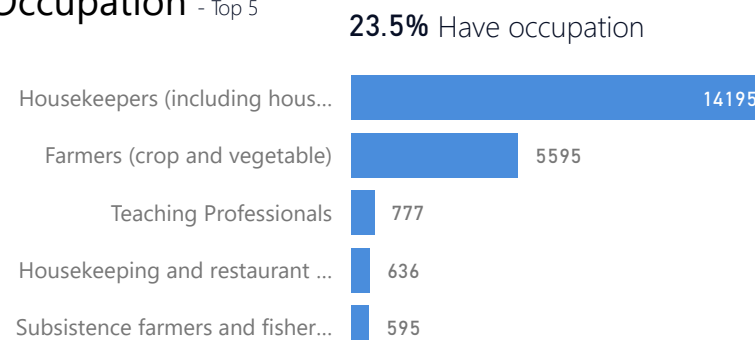

**3%**

**7,527**

Youth 15-24

**27%**

**58,473**

## New Registration by Month

● New Registration ● Birth

## Occupation - Top 5

\* Age is between 18 - 59 years for Occupation