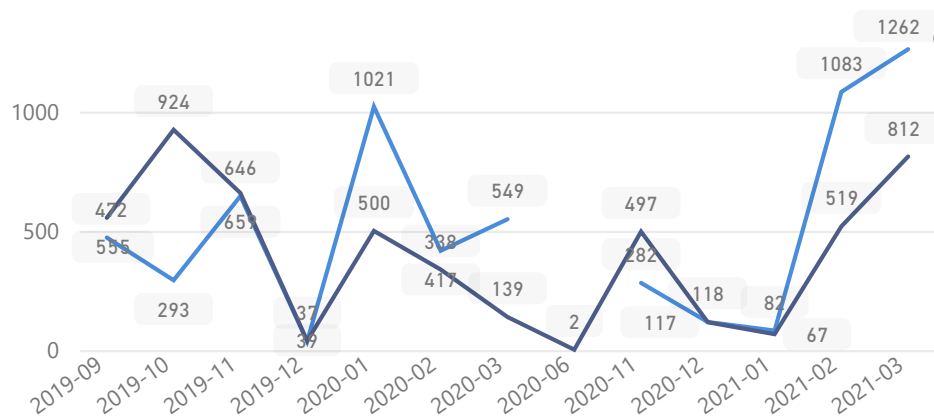

# Uganda - Refugee Statistics March 2021 - Adjumani

Total Population

**219,644**

Total Refugees

**219,567**

Total Households

**32,673**

Total Asylum-Seekers

**77**

Women and Children

**84%**

**184,927**

Female

**53%**

**117,312**

Elderly

**3%**

**7,527**

Youth 15-24

**27%**

**58,473**

## New Registration by Month

● New Registration ● Birth