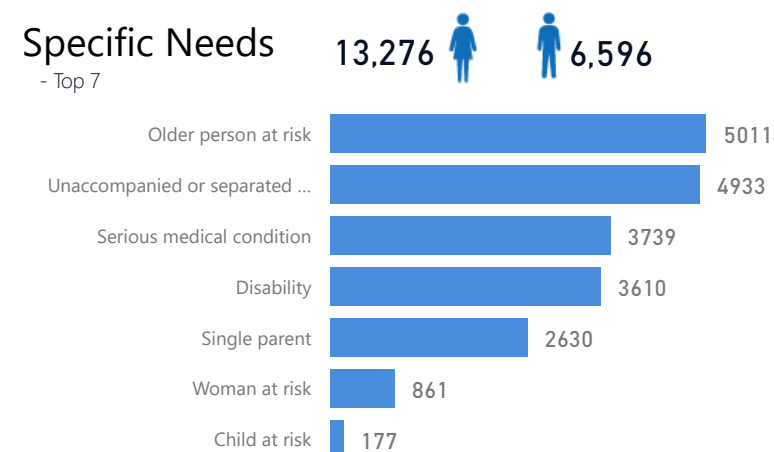

Specific Needs - Top 7