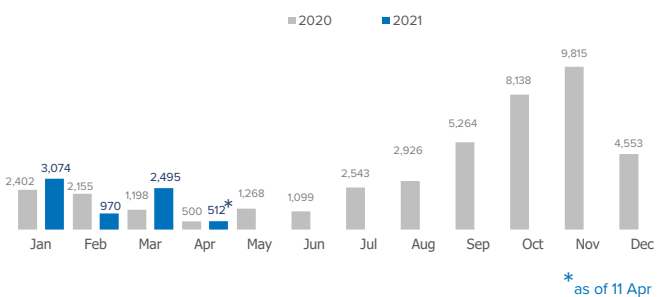

SPAIN Weekly snapshot - Week 14 (5- 11 Apr 2021)

The charts below are based on figures from the Ministry of Interior and UNHCR estimates. All figures are provisional and subject to change

Refugees & migrants: sea and land arrivals in week 14¹

Sea and land arrivals during the last five weeks¹

Arrivals per month²

Most common nationalities, Jan - Sep 2020²

Demographic breakdown, Jan - Dec 2020²