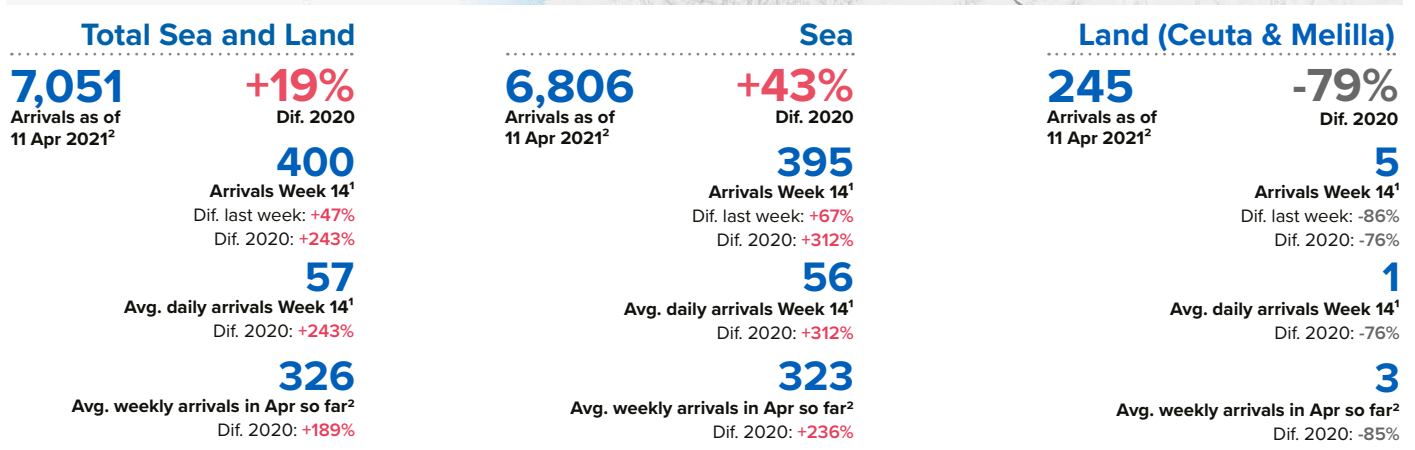

SPAIN Weekly snapshot - Week 14 (5- 11 Apr 2021)

The charts below are based on figures from the Ministry of Interior and UNHCR estimates. All figures are provisional and subject to change

Refugees & migrants: sea and land arrivals in week 14¹

Sea and land arrivals during the last five weeks¹

Arrivals per month²

Most common nationalities, Jan - Sep 2020²

Demographic breakdown, Jan - Dec 2020²