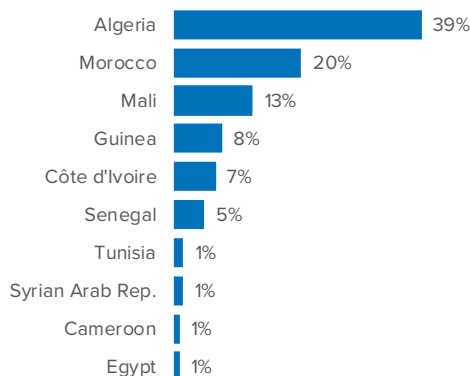

SPAIN Weekly snapshot - Week 14 (5- 11 Apr 2021)

The charts below are based on figures from the Ministry of Interior and UNHCR estimates. All figures are provisional and subject to change

Refugees & migrants: sea and land arrivals in week 14¹

Sea and land arrivals during the last five weeks¹

Arrivals per month²

Most common nationalities, Jan - Sep 2020²

Demographic breakdown, Jan - Dec 2020²