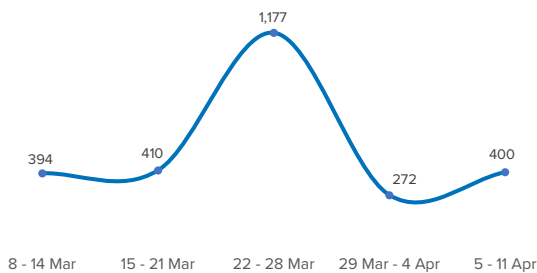

SPAIN Weekly snapshot - Week 14 (5- 11 Apr 2021)

The charts below are based on figures from the Ministry of Interior and UNHCR estimates. All figures are provisional and subject to change

Refugees & migrants: sea and land arrivals in week 14¹

Sea and land arrivals during the last five weeks¹

Arrivals per month²

Most common nationalities, Jan - Sep 2020²

Demographic breakdown, Jan - Dec 2020²