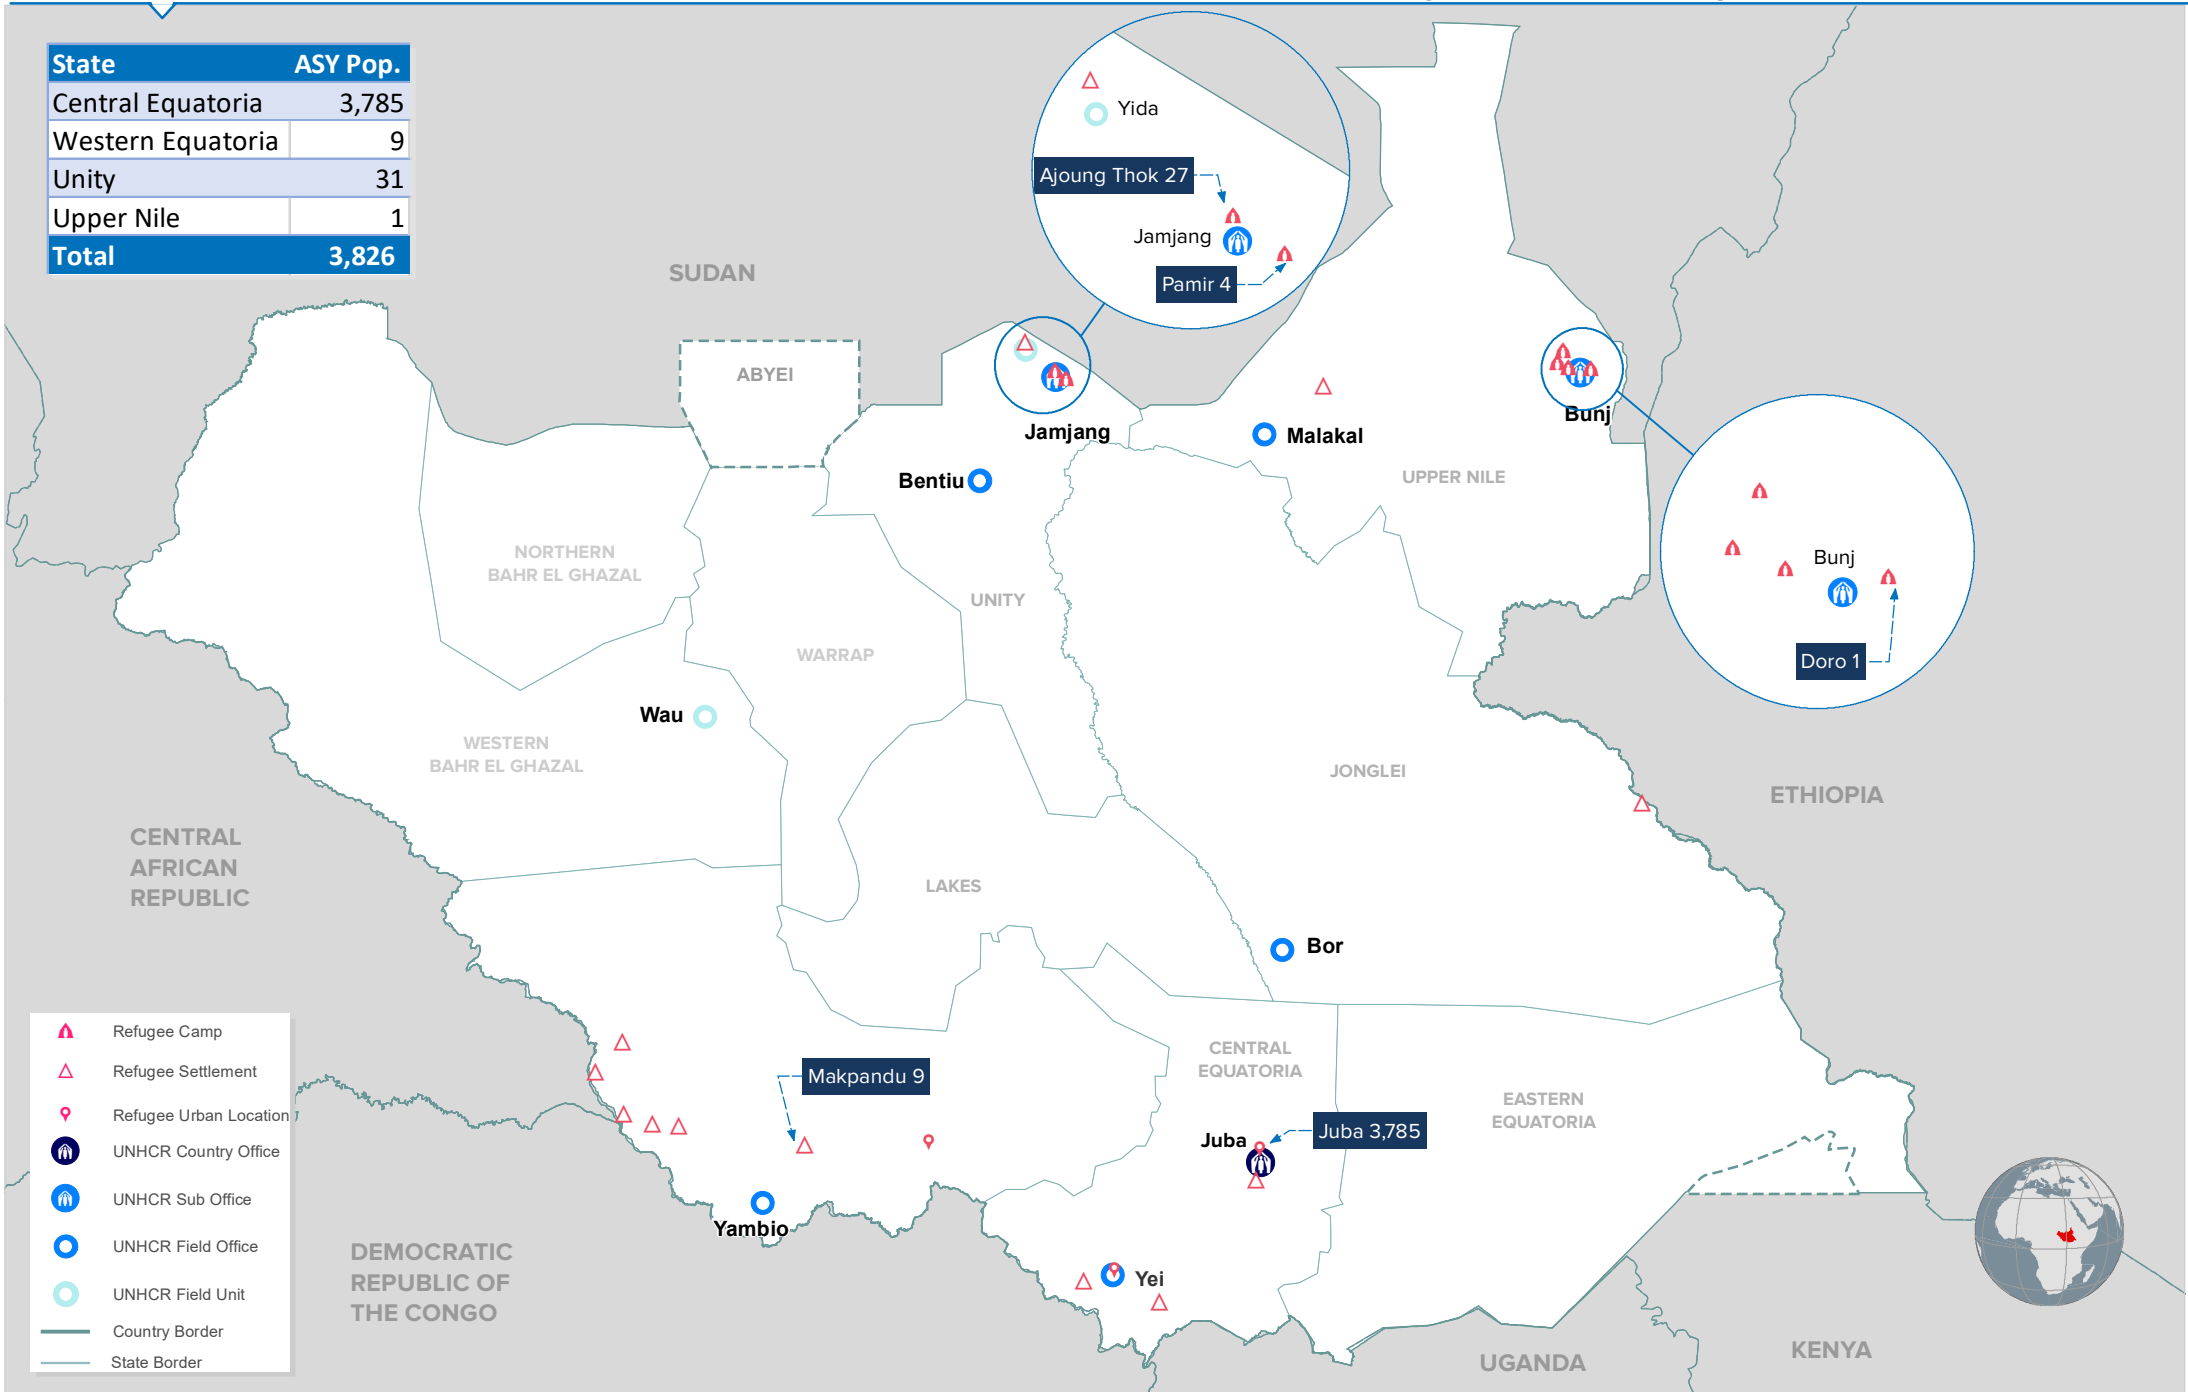

State	ASY Pop.
Central Equatoria	3,785
Western Equatoria	9
Unity	31
Upper Nile	1
Total	3,826

- Refugee Camp
- Refugee Settlement
- Refugee Urban Location
- UNHCR Country Office
- UNHCR Sub Office
- UNHCR Field Office
- UNHCR Field Unit
- Country Border
- State Border