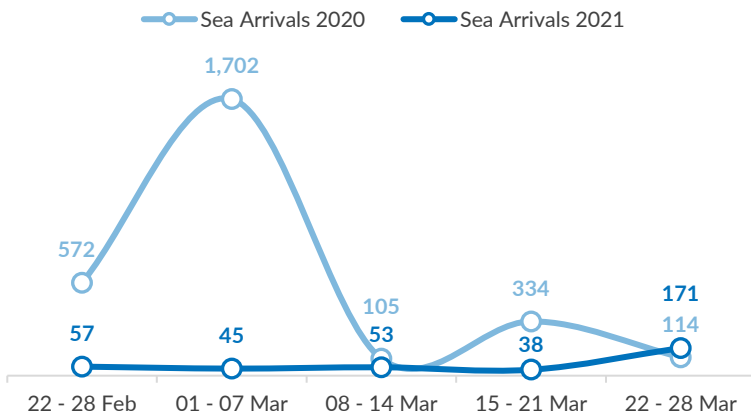

Aegean Islands Weekly Snapshot

Arrivals

This week, 171 people arrived on the Aegean islands, an increase from last week's 38 arrivals and from last year's 114 arrivals during the same period.

The average daily arrivals on all islands this week equaled 24, compared to 5 in the previous week.

Entry Points by Sea

Lesvos received the highest number of arrivals (171). The Dodecanese islands, Chios and Samos received no arrivals.

Departures to the mainland

This week, 416 refugees and asylum-seekers, once authorized by the authorities, departed from the Aegean islands to the mainland.

Present Population on the Islands

Some 15,450 refugees and asylum-seekers reside on the Aegean islands. Of those, 11,500 (74%) reside in the permanent and temporary Reception and Identification Centers (RICs).

The majority of the population on the Aegean islands are from Afghanistan (49%), Syria (16%) and Somalia (8%).

Women account for 21% of the population, and children for 26% of whom nearly 7 out of 10 are younger than 12 years old.