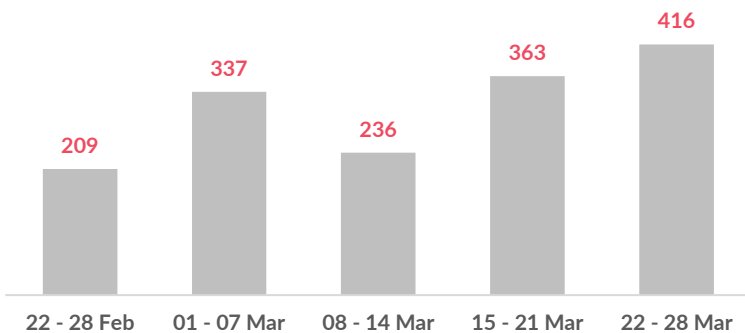

Aegean Islands Weekly Snapshot

Arrivals

This week, 171 people arrived on the Aegean islands, an increase from last week's 38 arrivals and from last year's 114 arrivals during the same period.

The average daily arrivals on all islands this week equaled 24, compared to 5 in the previous week.

Entry Points by Sea

Lesvos received the highest number of arrivals (171). The Dodecanese islands, Chios and Samos received no arrivals.

Departures to the mainland

This week, 416 refugees and asylum-seekers, once authorized by the authorities, departed from the Aegean islands to the mainland.

Present Population on the Islands

Some 15,450 refugees and asylum-seekers reside on the Aegean islands. Of those, 11,500 (74%) reside in the permanent and temporary Reception and Identification Centers (RICs).

The majority of the population on the Aegean islands are from Afghanistan (49%), Syria (16%) and Somalia (8%).

Women account for 21% of the population, and children for 26% of whom nearly 7 out of 10 are younger than 12 years old.