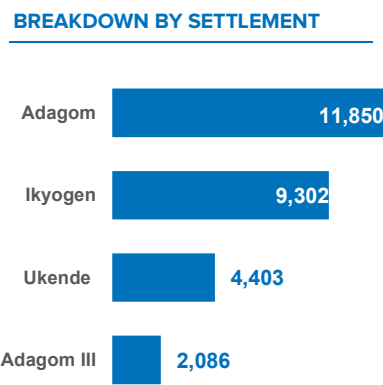

Cameroon Refugees are predominantly from North-West and South-West Regions of Cameroon affected by the crisis between the government and activists calling for independence of the Anglophone Region. The arrival of Cameroonian refugees in Nigeria has since presented a new dimension to the already complex humanitarian situation in Nigeria.