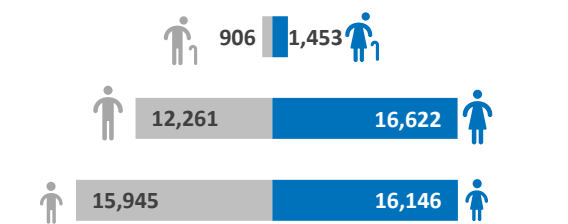

Cameroon Refugees are predominantly from North-West and South-West Regions of Cameroon affected by the crisis between the government and activists calling for independence of the Anglophone Region. The arrival of Cameroonian refugees in Nigeria has since presented a new dimension to the already complex humanitarian situation in Nigeria.