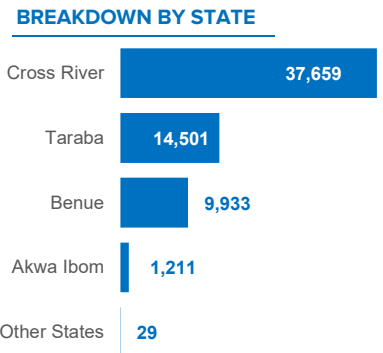

Cameroon Refugees are predominantly from North-West and South-West Regions of Cameroon affected by the crisis between the government and activists calling for independence of the Anglophone Region. The arrival of Cameroonian refugees in Nigeria has since presented a new dimension to the already complex humanitarian situation in Nigeria.