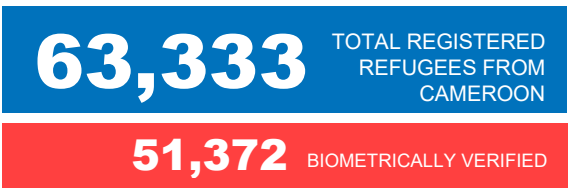

Cameroon Refugees are predominantly from North-West and South-West Regions of Cameroon affected by the crisis between the government and activists calling for independence of the Anglophone Region. The arrival of Cameroonian refugees in Nigeria has since presented a new dimension to the already complex humanitarian situation in Nigeria.