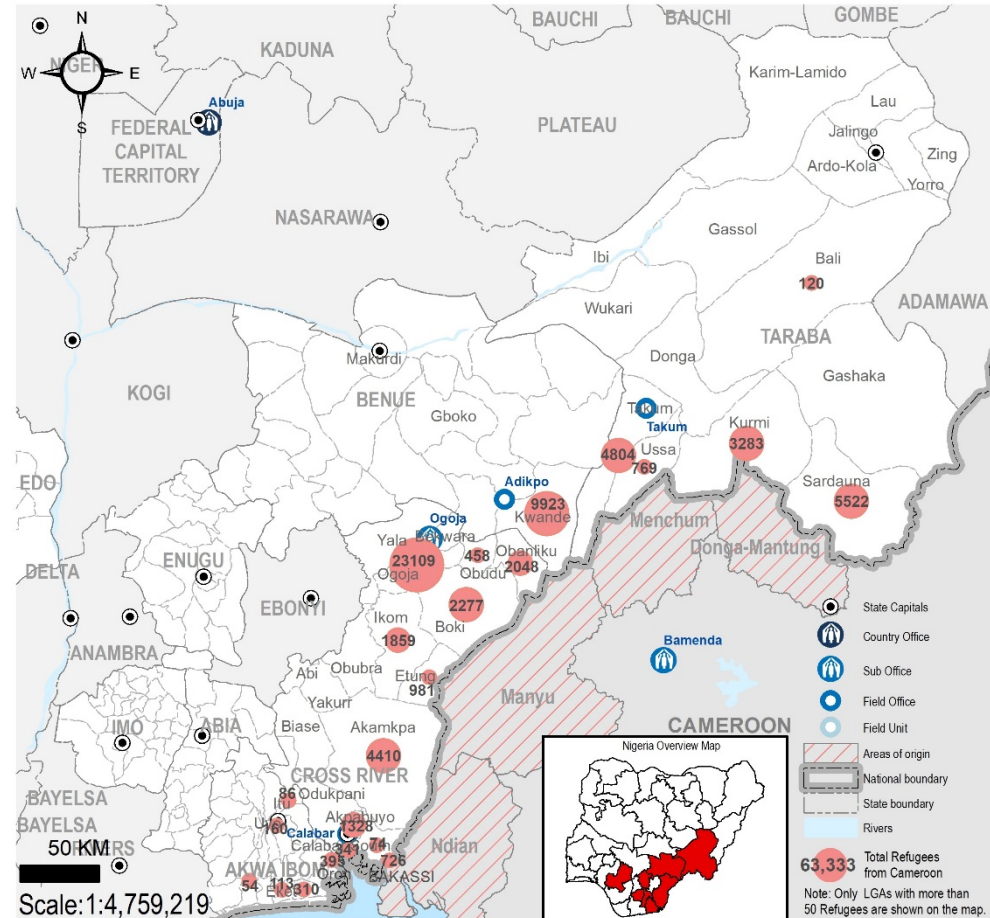

Cameroon Refugees are predominantly from North-West and South-West Regions of Cameroon affected by the crisis between the government and activists calling for independence of the Anglophone Region. The arrival of Cameroonian refugees in Nigeria has since presented a new dimension to the already complex humanitarian situation in Nigeria.

The boundaries and names shown, and the designations used on this map do not imply official endorsement or acceptance by the United Nations. Sources: UNHCR Nigeria Updated: March 2021 Feedback: nigabim@unhcr.org Website: https://www.unhcr.org/ng