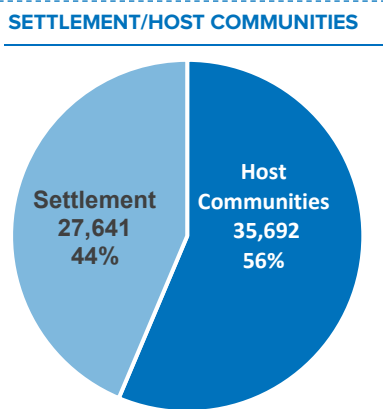

Cameroon Refugees are predominantly from North-West and South-West Regions of Cameroon affected by the crisis between the government and activists calling for independence of the Anglophone Region. The arrival of Cameroonian refugees in Nigeria has since presented a new dimension to the already complex humanitarian situation in Nigeria.

The boundaries and names shown, and the designations used on this map do not imply official endorsement or acceptance by the United Nations. Sources: UNHCR Nigeria Updated: March 2021 Feedback: nigabim@unhcr.org Website: https://www.unhcr.org/ng