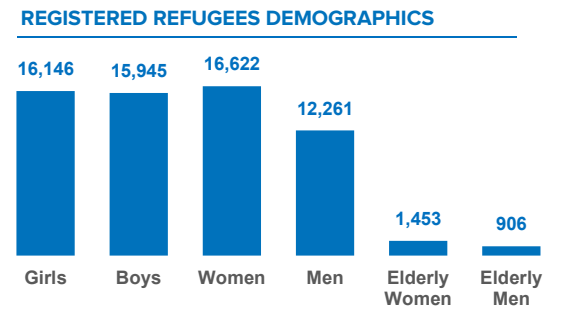

Cameroon Refugees are predominantly from North-West and South-West Regions of Cameroon affected by the crisis between the government and activists calling for independence of the Anglophone Region. The arrival of Cameroonian refugees in Nigeria has since presented a new dimension to the already complex humanitarian situation in Nigeria.