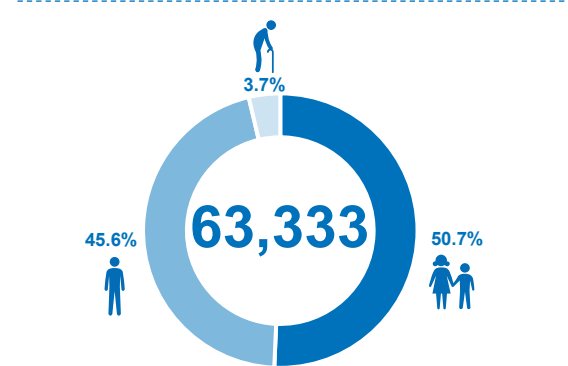

Cameroon Refugees are predominantly from North-West and South-West Regions of Cameroon affected by the crisis between the government and activists calling for independence of the Anglophone Region. The arrival of Cameroonian refugees in Nigeria has since presented a new dimension to the already complex humanitarian situation in Nigeria.