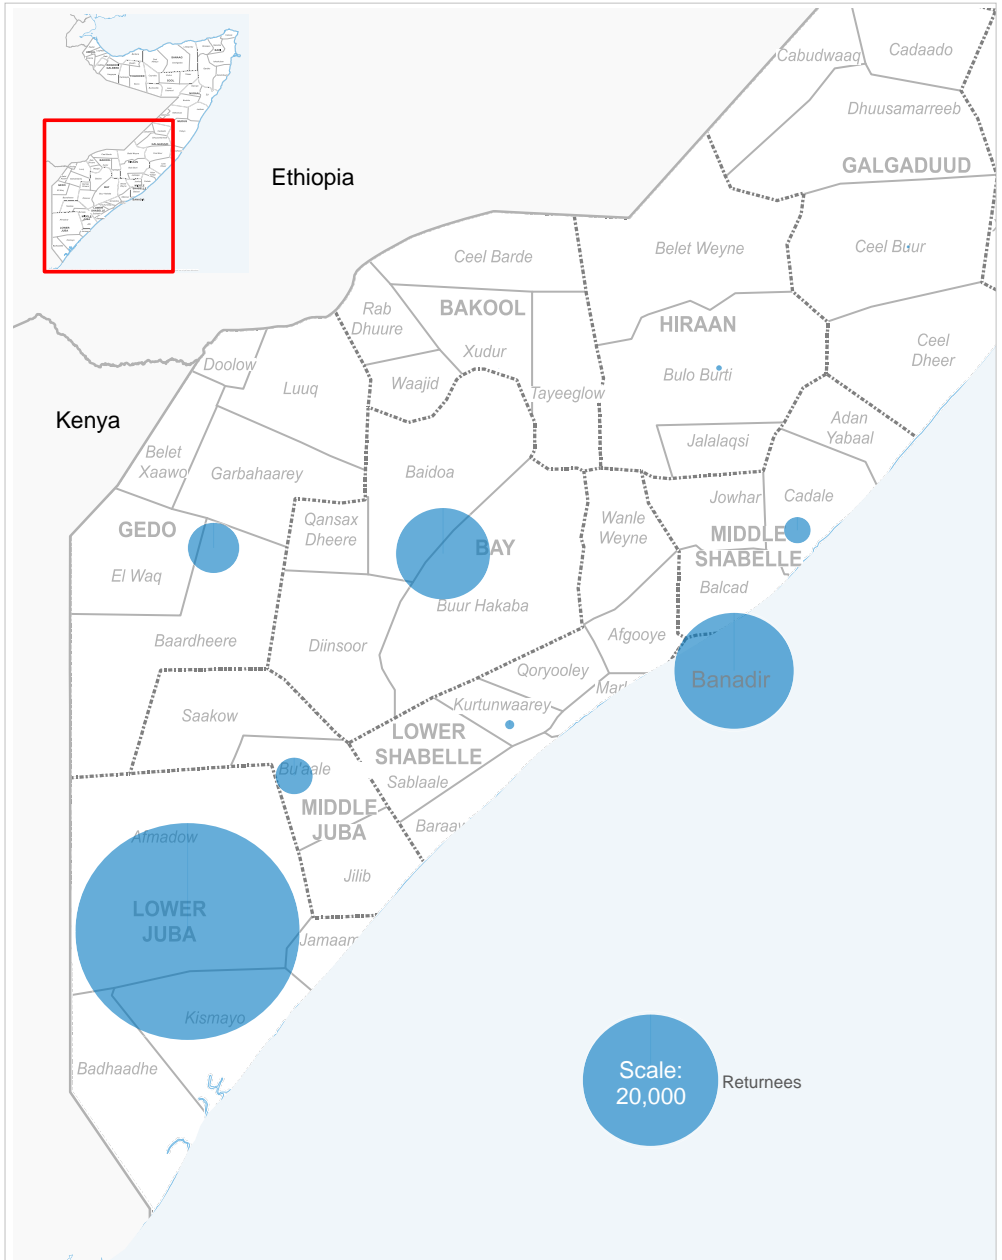

SOMALIA

Somali Returnees from Kenya as of January 2021

85,171

Refugee Returnees (2014 - 2021)

During the month of January, no new refugee returnees were recorded. Total refugee returnees from 2014 stands at 85,171. No changes since the last update in December 2020.

Age, gender composition

Women and children combined represent 80% of all returnees to date

Somali returnees by destination

Data on destinations for returnees from Kenya are generally based on the place of initial return. In the case of arrivals by road convoy in 2017, the final destination declared on arrival is used.

Region	Individuals	Percent
Lower Juba	54,475	64.0%
Banadir	15,557	18.3%
Bay	9,655	11.3%
Gedo	2,922	3.4%
Middle Juba	1,539	1.8%
Middle Shabelle	798	0.9%
Lower Shabelle	104	0.1%
Hiraan	42	0.0%
Woq. Galbeed	18	0.0%
Nugaal	13	0.0%
Bari	12	0.0%
Other	36	0.0%
TOTAL	85,171	100%

Returnees from Kenya by month in 2020

Year	Total
<= 2017	75,297
2018	7,542
2019	2,142
2020	190
2021	0
Total	85,171

UNHCR is grateful for the generous contributions of donors who have directly contributed to the UNHCR Somalia operation in 2020