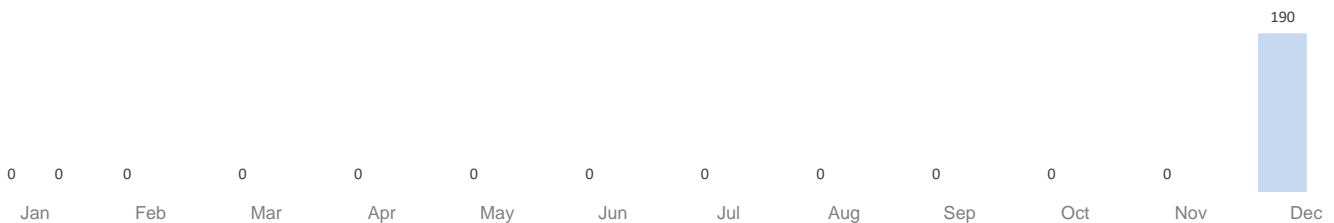

SOMALIA

Somali Returnees from Kenya as of January 2021

85,171

Refugee Returnees (2014 - 2021)

During the month of January, no new refugee returnees were recorded. Total refugee returnees from 2014 stands at 85,171. No changes since the last update in December 2020.

Age, gender composition

Women and children combined represent 80% of all returnees to date

Somali returnees by destination

Data on destinations for returnees from Kenya are generally based on the place of initial return. In the case of arrivals by road convoy in 2017, the final destination declared on arrival is used.

Returnees from Kenya by month in 2020

Year	Total
<= 2017	75,297
2018	7,542
2019	2,142
2020	190
2021	0
Total	85,171

UNHCR is grateful for the generous contributions of donors who have directly contributed to the UNHCR Somalia operation in 2020