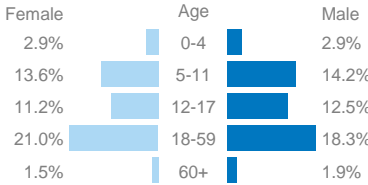

SOMALIA

Somali Returnees from Kenya as of January 2021

85,171

Refugee Returnees (2014 - 2021)

During the month of January, no new refugee returnees were recorded. Total refugee returnees from 2014 stands at 85,171. No changes since the last update in December 2020.

Age, gender composition

Women and children combined represent 80% of all returnees to date

Somali returnees by destination

Data on destinations for returnees from Kenya are generally based on the place of initial return. In the case of arrivals by road convoy in 2017, the final destination declared on arrival is used.