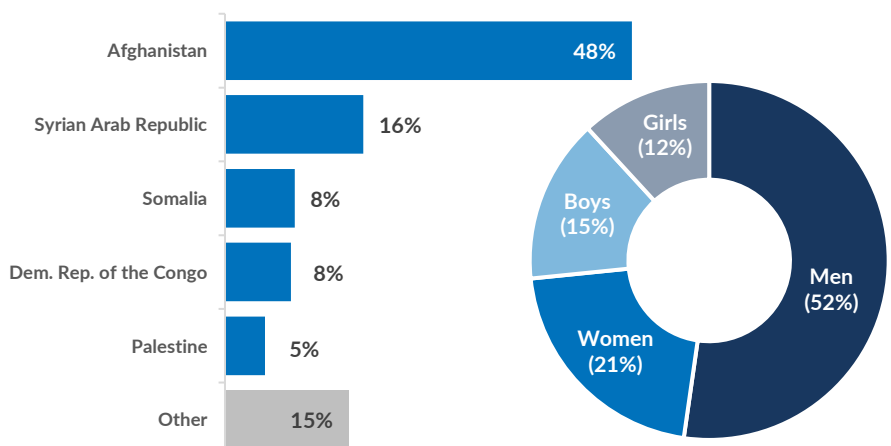

## Entry Points by Sea

Lesvos received the highest number of arrivals (72), followed by the Dodecanese islands (3). Chios and Samos received no arrivals.

## Departures to the mainland

This week, 446 refugees and asylum-seekers, once authorized by the authorities, departed from the Aegean islands to the mainland.

The majority of the population on the Aegean islands are from Afghanistan (48%), Syria (16%) and Somalia (8%).

Women account for 21% of the population, and children for 27% of whom nearly 7 out of 10 are younger than 12 years old.