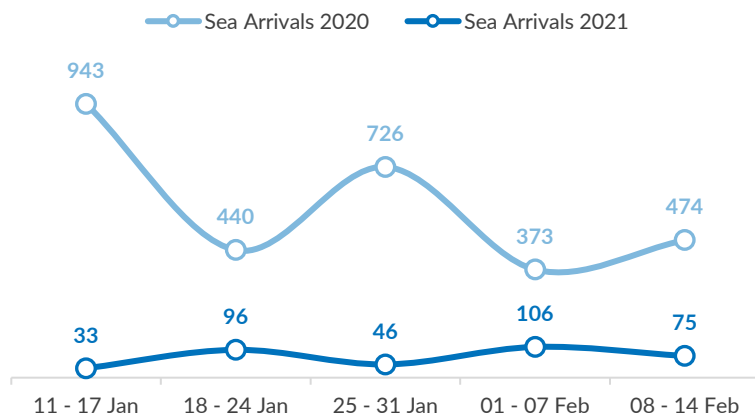

# Aegean Islands Weekly Snapshot

## Arrivals

This week, 75 people arrived on the Aegean islands, a decrease from last week's 106 arrivals and from last year's 474 arrivals during the same period.

The average daily arrivals on all islands this week equaled 11, compared to 15 in the previous week.

## Entry Points by Sea

Lesvos received the highest number of arrivals (72), followed by the Dodecanese islands (3). Chios and Samos received no arrivals.

The majority of the population on the Aegean islands are from Afghanistan (48%), Syria (16%) and Somalia (8%).

Women account for 21% of the population, and children for 27% of whom nearly 7 out of 10 are younger than 12 years old.