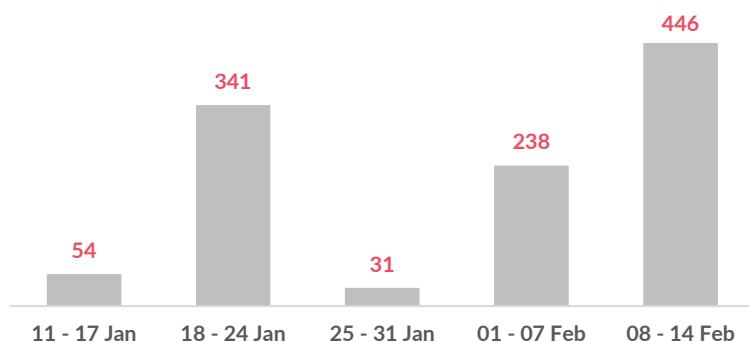

## Arrivals

This week, 75 people arrived on the Aegean islands, a decrease from last week's 106 arrivals and from last year's 474 arrivals during the same period.

The average daily arrivals on all islands this week equaled 11, compared to 15 in the previous week.

## Entry Points by Sea

Lesvos received the highest number of arrivals (72), followed by the Dodecanese islands (3). Chios and Samos received no arrivals.

## Departures to the mainland

This week, 446 refugees and asylum-seekers, once authorized by the authorities, departed from the Aegean islands to the mainland.

The majority of the population on the Aegean islands are from Afghanistan (48%), Syria (16%) and Somalia (8%).

Women account for 21% of the population, and children for 27% of whom nearly 7 out of 10 are younger than 12 years old.