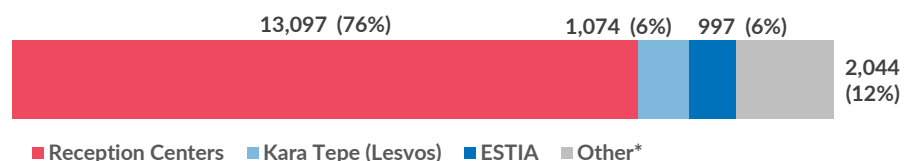

The majority of the population on the Aegean islands are from Afghanistan (48%), Syria (16%) and Somalia (8%).