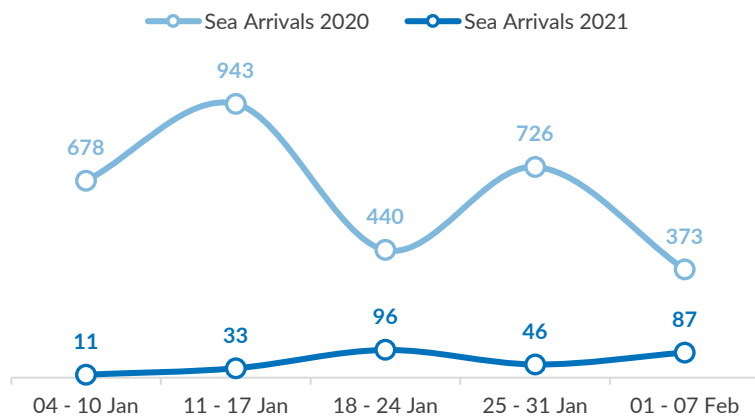

Aegean Islands Weekly Snapshot

Arrivals

This week, 87 people arrived on the Aegean islands, an increase from last week's 46 arrivals but a decrease from last year's 373 arrivals during the same period.

The average daily arrivals on all islands this week equaled 12, compared to 7 in the previous week.

Entry Points by Sea

Lesvos received the highest number of arrivals (82), followed by the Dodecanese islands (5). Chios and Samos received no arrivals.

Departures to the mainland

This week, 238 refugees and asylum-seekers, once authorized by the authorities, departed from the Aegean islands to the mainland.

Present Population on the Islands

Some 17,500 refugees and asylum-seekers reside on the Aegean islands. Of those, 13,500 (77%) reside in the permanent and temporary Reception and Identification Centers (RICs).

The majority of the population on the Aegean islands are from Afghanistan (48%), Syria (17%) and Somalia (8%).

Women account for 21% of the population, and children for 27% of whom nearly 7 out of 10 are younger than 12 years old.