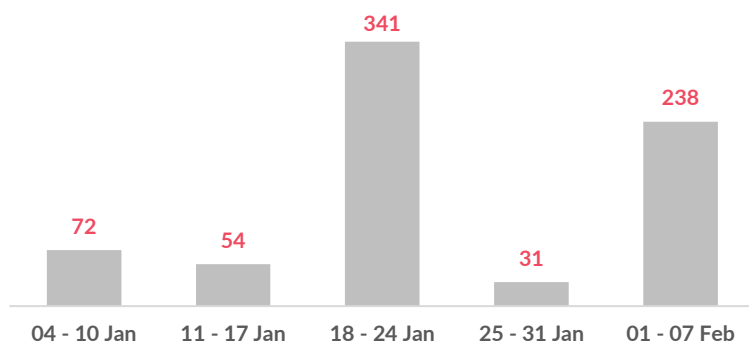

Aegean Islands Weekly Snapshot

Arrivals

This week, 87 people arrived on the Aegean islands, an increase from last week's 46 arrivals but a decrease from last year's 373 arrivals during the same period.

The average daily arrivals on all islands this week equaled 12, compared to 7 in the previous week.

Entry Points by Sea

Lesvos received the highest number of arrivals (82), followed by the Dodecanese islands (5). Chios and Samos received no arrivals.

Departures to the mainland

This week, 238 refugees and asylum-seekers, once authorized by the authorities, departed from the Aegean islands to the mainland.

Present Population on the Islands

Some 17,500 refugees and asylum-seekers reside on the Aegean islands. Of those, 13,500 (77%) reside in the permanent and temporary Reception and Identification Centers (RICs).

The majority of the population on the Aegean islands are from Afghanistan (48%), Syria (17%) and Somalia (8%).

Women account for 21% of the population, and children for 27% of whom nearly 7 out of 10 are younger than 12 years old.