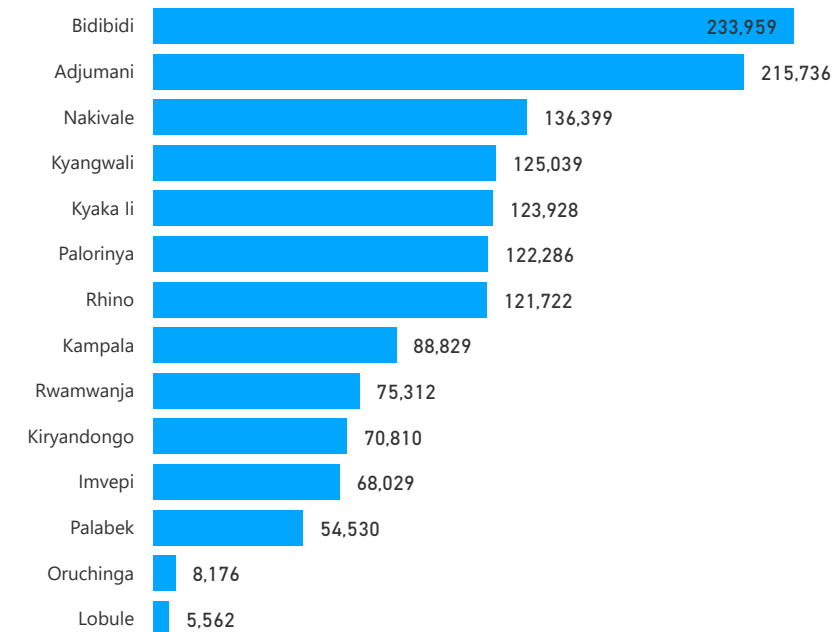

Population by Location