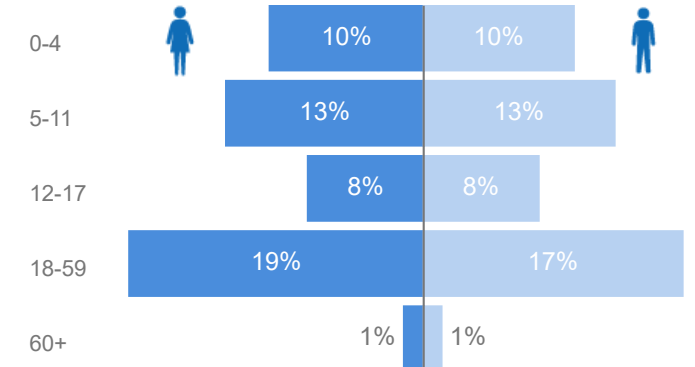

# Uganda - Refugee Statistics January 2021 - Rwamwanja

Total Population

**75,312**

Total Refugees

**74,690**

Total Households

**18,526**

Total Asylum-Seekers

## Age & Gender Breakdown

Country of Origin	Total
Democratic Republic of the Congo	74,871
Rwanda	216
South Sudan	159
Burundi	54
Kenya	6
Central African Republic	3
United Republic of Tanzania	2

## Occupation

\* Age is between 18 - 59 years for Occupation