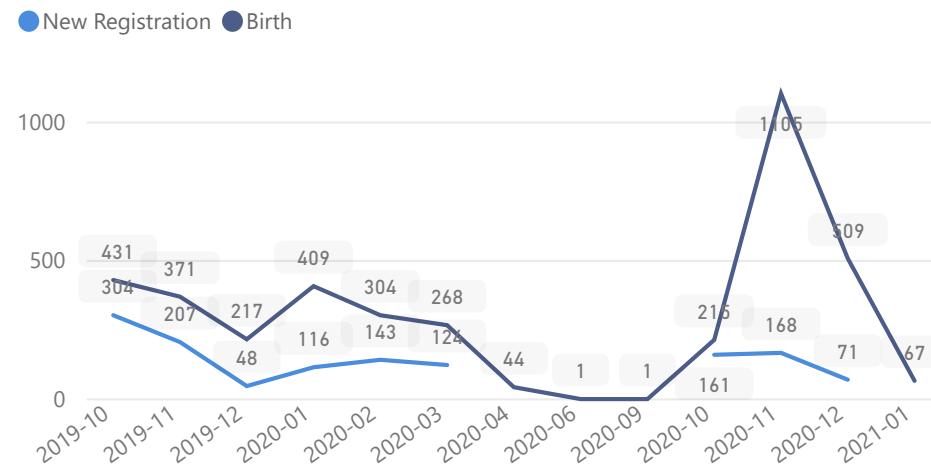

# Uganda - Refugee Statistics January 2021 - Rwamwanja

Total Population

**75,312**

Total Refugees

**74,690**

Total Households

**18,526**

Total Asylum-Seekers

## Age & Gender Breakdown

Country of Origin	Total
Democratic Republic of the Congo	74,871
Rwanda	216
South Sudan	159
Burundi	54
Kenya	6
Central African Republic	3
United Republic of Tanzania	2

## Occupation

\* Age is between 18 - 59 years for Occupation