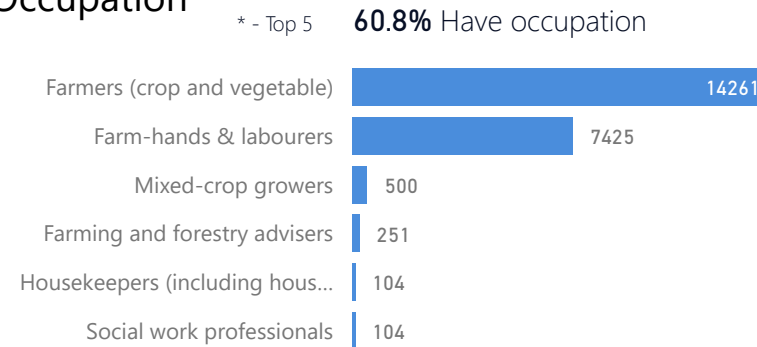

## Age & Gender Breakdown

Country of Origin	Total
Democratic Republic of the Congo	74,871
Rwanda	216
South Sudan	159
Burundi	54
Kenya	6
Central African Republic	3
United Republic of Tanzania	2

## Occupation

\* Age is between 18 - 59 years for Occupation