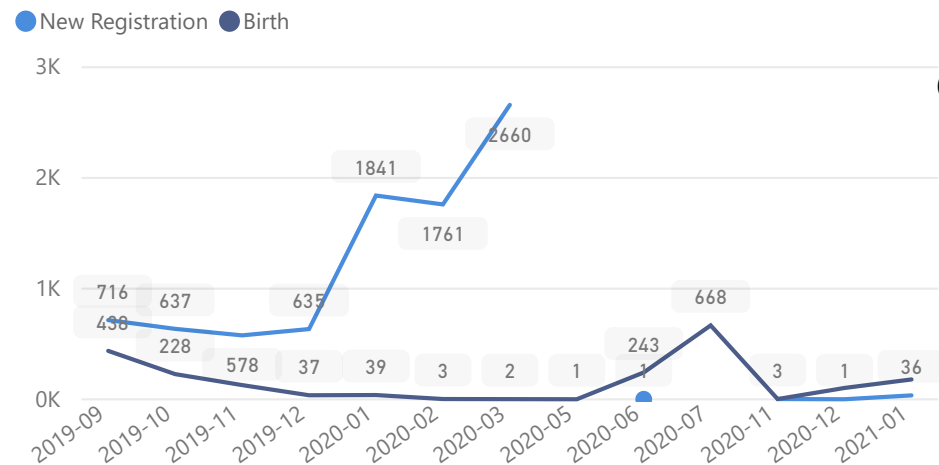

# Uganda - Refugee Statistics January 2021 - Rhino

Total Population

**121,722**

Total Refugees

**121,701**

Total Households

**30,200**

Total Asylum-Seekers

## Zones

Level3	HHs	Individuals
Zone VII	11,862	38,762
Zone VI	6,736	27,899
Zone I	2,579	13,671
Zone V	2,204	13,008
Zone II	3,148	12,922
Zone IV	2,631	10,731
Zone III	1,040	4,729

## Age & Gender Breakdown

Country of Origin	Total
South Sudan	117,821
Democratic Republic of the Congo	2,990
Sudan	809
Rwanda	43
Burundi	24
Central African Republic	12
Kenya	10

## Occupation

\* Age is between 18 - 59 years for Occupation