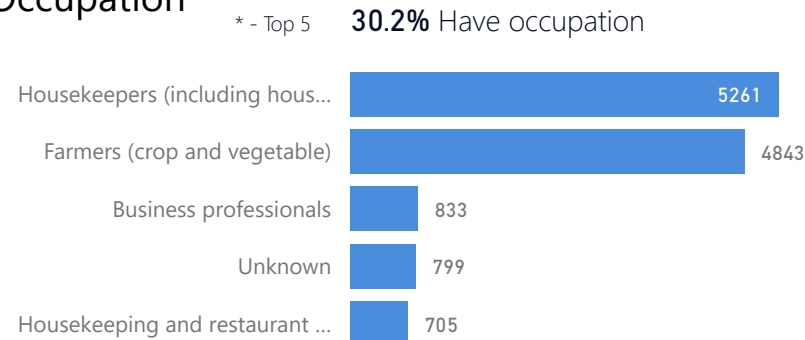

## Age & Gender Breakdown

Country of Origin	Total
South Sudan	117,821
Democratic Republic of the Congo	2,990
Sudan	809
Rwanda	43
Burundi	24
Central African Republic	12
Kenya	10

## Occupation

\* Age is between 18 - 59 years for Occupation