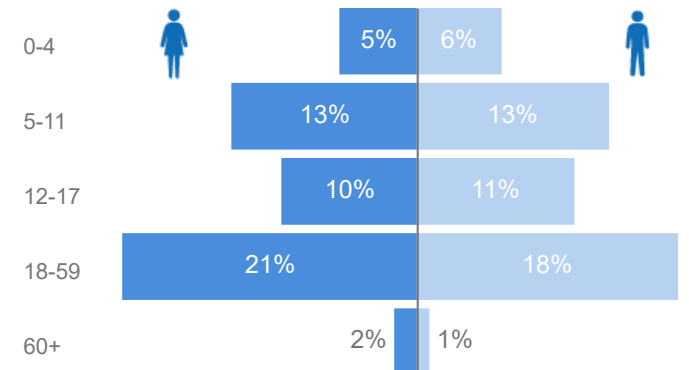

# Uganda - Refugee Statistics January 2021 - Rhino

Total Population

**121,722**

Total Refugees

**121,701**

Total Households

**30,200**

Total Asylum-Seekers

## Age & Gender Breakdown

Country of Origin	Total
South Sudan	117,821
Democratic Republic of the Congo	2,990
Sudan	809
Rwanda	43
Burundi	24
Central African Republic	12
Kenya	10

## Occupation

\* Age is between 18 - 59 years for Occupation