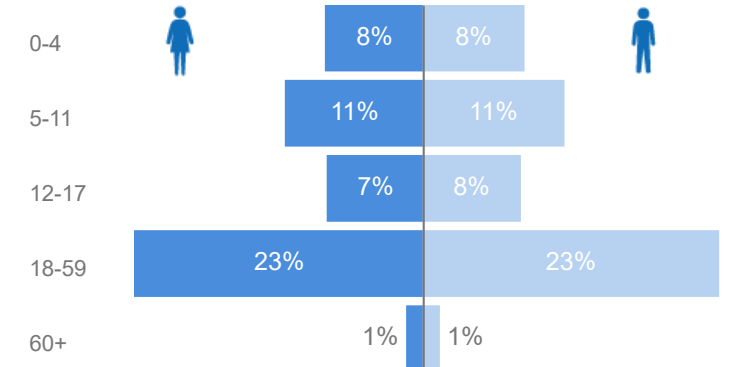

Uganda - Refugee Statistics January 2021 - Nakivale

Total Population

136,399

Total Refugees

135,902

Total Households

39,244

Total Asylum-Seekers

Age & Gender Breakdown

Country of Origin	Total
Democratic Republic of the Congo	69,790
Burundi	39,523
Somalia	13,893
Rwanda	10,178
Eritrea	1,811
Ethiopia	919
South Sudan	219

New Registration by Month

Occupation

* Age is between 18 - 59 years for Occupation

Specific Needs - Top 7