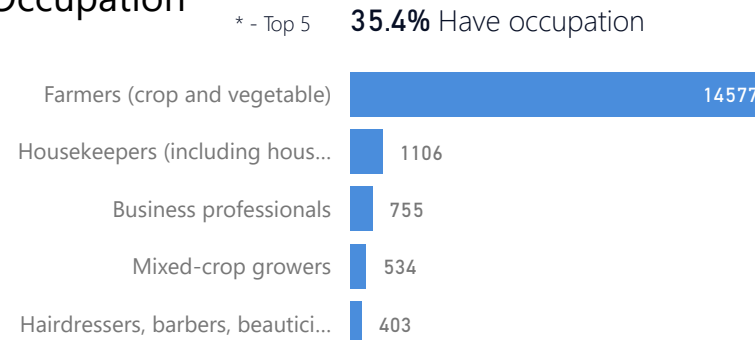

Age & Gender Breakdown

Country of Origin	Total
Democratic Republic of the Congo	69,790
Burundi	39,523
Somalia	13,893
Rwanda	10,178
Eritrea	1,811
Ethiopia	919
South Sudan	219

New Registration by Month

Occupation

* Age is between 18 - 59 years for Occupation

Specific Needs - Top 7