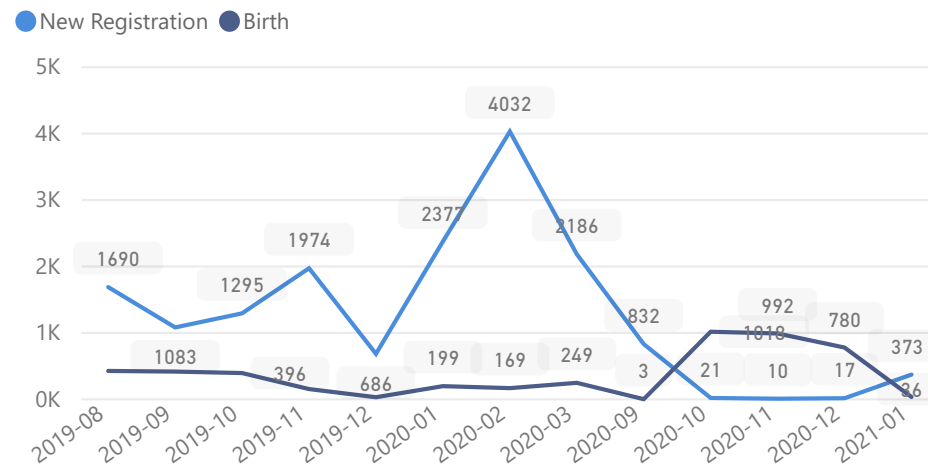

Uganda - Refugee Statistics January 2021 - Nakivale

Total Population

136,399

Total Refugees

135,902

Total Households

39,244

Total Asylum-Seekers

497

Zones

Level3	HHs	Individuals
Base Camp	23,124	75,910
Rubondo	9,508	35,101
Juru	6,437	25,008
Kampala Central	46	113
Rubaga Division	38	105
Makindye Division	41	84
	46	72
Fizi	1	2
Sweswe	1	2
Michinga	1	1
Ranch 1	1	1

Age & Gender Breakdown

Country of Origin	Total
Democratic Republic of the Congo	69,790
Burundi	39,523
Somalia	13,893
Rwanda	10,178
Eritrea	1,811
Ethiopia	919
South Sudan	219

New Registration by Month

Occupation