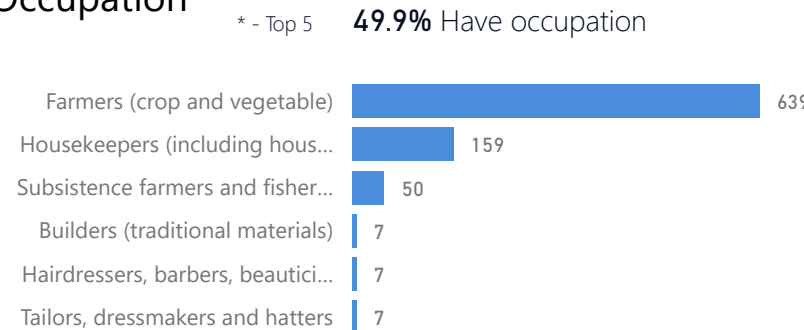

Elderly

3%

165

Total Refugees

5,562

Total Asylum-Seekers

0

Female

53%

2,962

Youth 15-24

28%

1,571

Zones

Level3	HHs	Individuals
Zone B	450	2,817
Zone A	441	2,745

Age & Gender Breakdown

Country of Origin	Total
Democratic Republic of the Congo	5,560
South Sudan	2

New Registration by Month

Occupation

* Age is between 18 - 59 years for Occupation

Specific Needs - Top 7