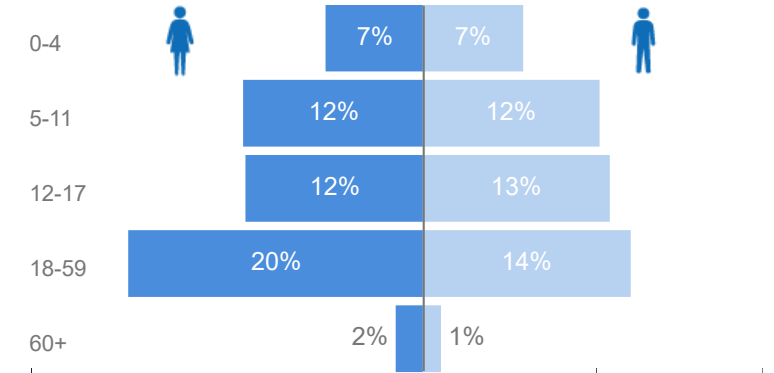

Elderly

3%

165

Total Refugees

5,562

Total Asylum-Seekers

0

Female

53%

2,962

Youth 15-24

28%

1,571

Zones

Level3	HHs	Individuals
Zone B	450	2,817
Zone A	441	2,745

Age & Gender Breakdown

Country of Origin	Total
Democratic Republic of the Congo	5,560
South Sudan	2

New Registration by Month

Occupation

* Age is between 18 - 59 years for Occupation

Specific Needs - Top 7