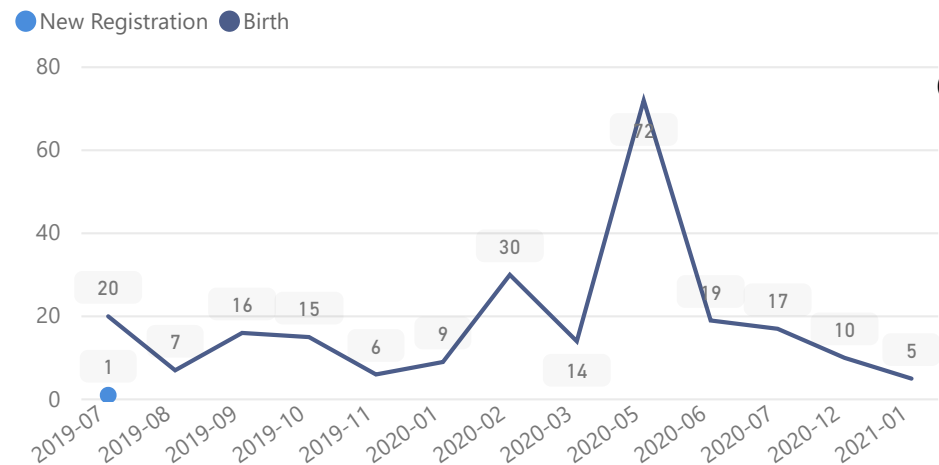

Elderly

3%

165

Total Refugees

5,562

Total Asylum-Seekers

0

Female

53%

2,962

Youth 15-24

28%

1,571

Zones

Level3	HHs	Individuals
Zone B	450	2,817
Zone A	441	2,745

Age & Gender Breakdown

Country of Origin	Total
Democratic Republic of the Congo	5,560
South Sudan	2

New Registration by Month

Occupation

* Age is between 18 - 59 years for Occupation

Specific Needs - Top 7