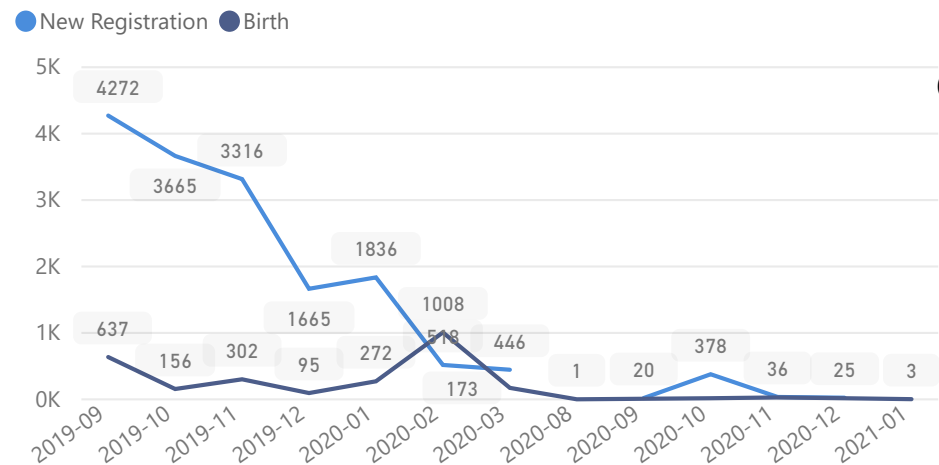

New Registration by Month