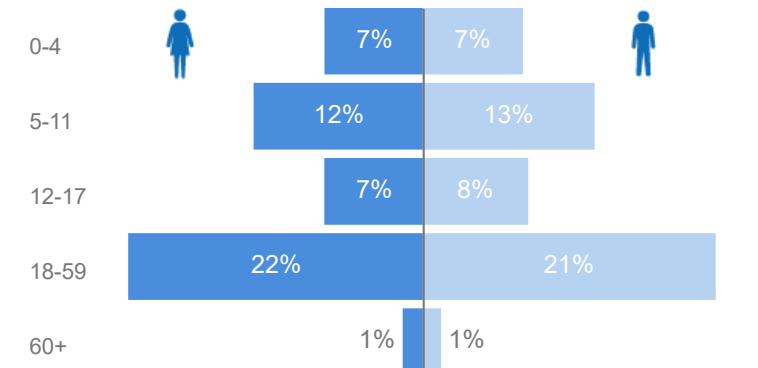

465

Women and Children

77%

95,909

Female

50%

62,022

Elderly

3%

3,304

Youth 15-24

22%

27,032

Zones

| Level3 | HHs | Individuals |
|--------------------|-------|-------------|
| Sweswe | 7,845 | 24,554 |
| Byabakora | 6,775 | 20,871 |
| Mukondo | 5,447 | 17,466 |
| Itambabiniga | 5,286 | 15,915 |
| Bwiriza | 5,564 | 15,549 |
| Kakoni | 3,232 | 8,839 |
| Buliti | 2,854 | 8,193 |
| Kaborogota | 2,372 | 7,086 |
| Bukere | 1,239 | 4,990 |
| | 261 | 400 |
| Makindye Division | 16 | 38 |
| Rubaga Division | 3 | 11 |
| Rubondo | 2 | 6 |
| Kyempango | 2 | 3 |
| Nakawa | 1 | 3 |
| Ssabagabo-Makindye | 1 | 3 |
| Kampala Central | 1 | 1 |

Age & Gender Breakdown

| Country of Origin | Total |
|----------------------------------|---------|
| Democratic Republic of the Congo | 117,962 |
| Burundi | 3,530 |
| Rwanda | 2,347 |
| South Sudan | 27 |
| Kenya | 15 |
| Ethiopia | 11 |
| Sudan | 11 |

New Registration by Month

Occupation

* Age is between 18 - 59 years for Occupation

Specific Needs - Top 7