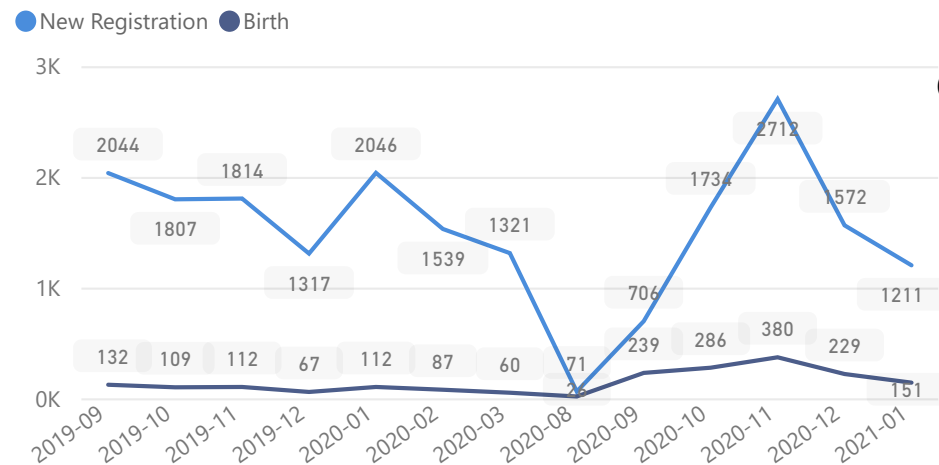

Uganda - Refugee Statistics January 2021 - Kampala

Total Population

88,829

Total Refugees

67,667

Total Households

47,070

Total Asylum-Seekers

21,162

Zones

Level3	HHs	Individuals
Makindye Division	13,832	31,747
Kampala Central	21,171	31,139
Rubaga Division	9,515	19,955
Nakawa	807	2,026
Kawempe Division	428	1,419
Kawempe Div	579	1,048
Makerere University	195	276
Ssabagabo-Makindye	57	196
Nansana	61	138
	96	132
Division A	57	122
Sweswe	17	39
Kira	21	36
Bulenga	9	34
Central Division(Jinja M.C)	12	31
Bombo T.C	5	26
Kakiri	10	23
Katabi	6	23
Ranch 1	5	23

Age & Gender Breakdown

Country of Origin	Total
Somalia	31,069
Democratic Republic of the Congo	25,940
Eritrea	14,743
South Sudan	6,064
Burundi	4,613
Ethiopia	2,315
Rwanda	2,041

New Registration by Month

Occupation

* Age is between 18 - 59 years for Occupation

Specific Needs - Top 7