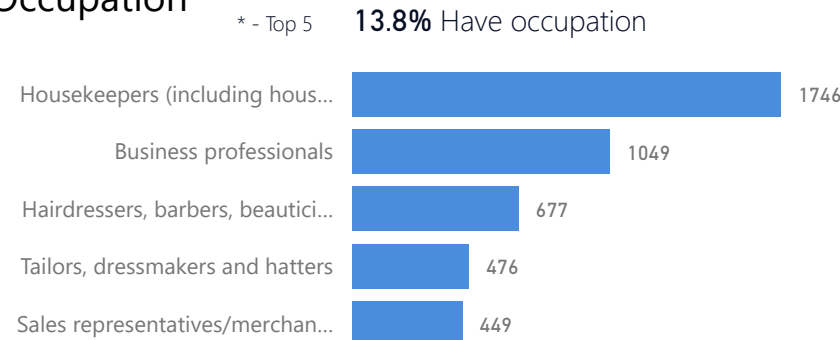

Age & Gender Breakdown

Country of Origin	Total
Somalia	31,069
Democratic Republic of the Congo	25,940
Eritrea	14,743
South Sudan	6,064
Burundi	4,613
Ethiopia	2,315
Rwanda	2,041

New Registration by Month

Occupation

* Age is between 18 - 59 years for Occupation

Specific Needs - Top 7