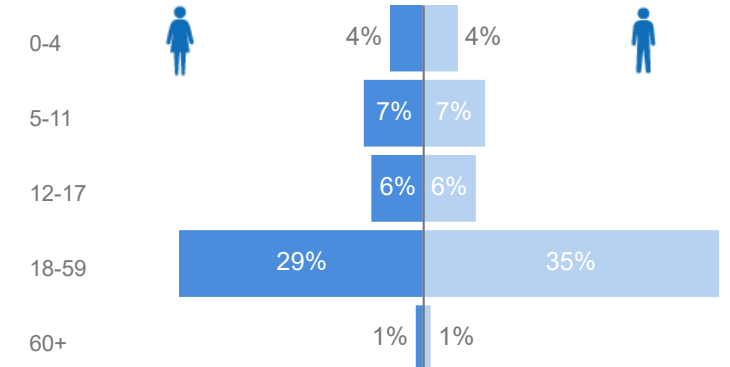

Uganda - Refugee Statistics January 2021 - Kampala

Total Population

88,829

Total Refugees

67,667

Total Households

47,070

Total Asylum-Seekers

Age & Gender Breakdown

Country of Origin	Total
Somalia	31,069
Democratic Republic of the Congo	25,940
Eritrea	14,743
South Sudan	6,064
Burundi	4,613
Ethiopia	2,315
Rwanda	2,041

New Registration by Month

Occupation

* Age is between 18 - 59 years for Occupation

Specific Needs - Top 7