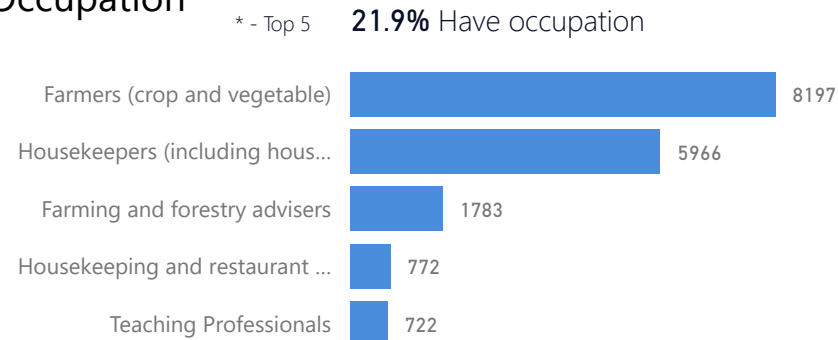

Uganda - Refugee Statistics January 2021 - Bidibidi

Total Population

233,959

Total Refugees

233,959

Total Households

42,701

Total Asylum-Seekers

0

Zones

Level3	HHs	Individuals
Zone 3	11,248	55,295
Zone 2	8,414	51,232
Zone 5	9,599	50,428
Zone 1	7,372	44,600
Zone 4	6,068	32,404

Age & Gender Breakdown

Country of Origin	Total
South Sudan	233,864
Sudan	92
Democratic Republic of the Congo	2
Congo, Republic of the	1

New Registration by Month

Occupation

* Age is between 18 - 59 years for Occupation

Specific Needs - Top 7