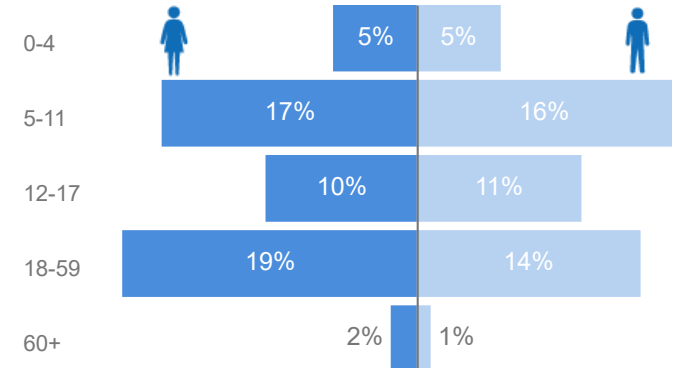

Uganda - Refugee Statistics January 2021 - Bidibidi

Total Population

233,959

Total Refugees

233,959

Total Households

42,701

Total Asylum-Seekers

0

Zones

Level3	HHs	Individuals
Zone 3	11,248	55,295
Zone 2	8,414	51,232
Zone 5	9,599	50,428
Zone 1	7,372	44,600
Zone 4	6,068	32,404

Age & Gender Breakdown

Country of Origin	Total
South Sudan	233,864
Sudan	92
Democratic Republic of the Congo	2
Congo, Republic of the	1

New Registration by Month

Occupation

* Age is between 18 - 59 years for Occupation

Specific Needs - Top 7