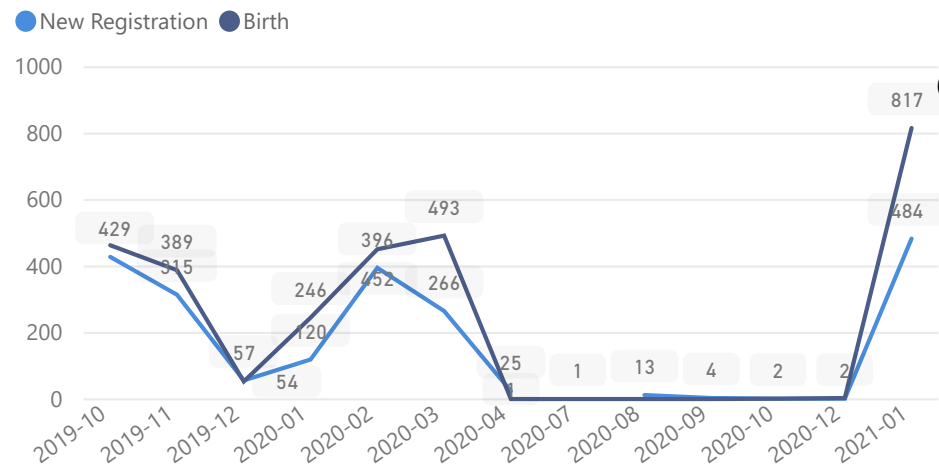

Uganda - Refugee Statistics January 2021 - Bidibidi

Total Population

233,959

Total Refugees

233,959

Total Households

42,701

Total Asylum-Seekers

0

Zones

Level3	HHs	Individuals
Zone 3	11,248	55,295
Zone 2	8,414	51,232
Zone 5	9,599	50,428
Zone 1	7,372	44,600
Zone 4	6,068	32,404

Age & Gender Breakdown

Country of Origin	Total
South Sudan	233,864
Sudan	92
Democratic Republic of the Congo	2
Congo, Republic of the	1

New Registration by Month

Occupation

* Age is between 18 - 59 years for Occupation

Specific Needs - Top 7