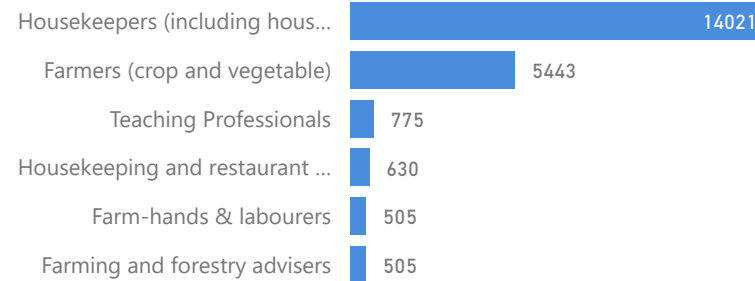

Age & Gender Breakdown

Country of Origin	Total
South Sudan	215,492
Sudan	225
Eritrea	5
Ethiopia	4
Burundi	3
Democratic Republic of the Congo	3
Kenya	2
Rwanda	2

Occupation

* - Top 5 **23.9%** Have occupation