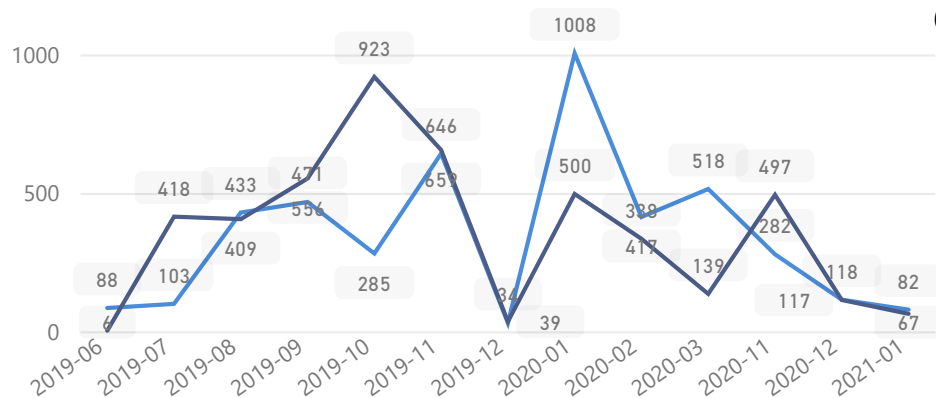

Uganda - Refugee Statistics January 2021 - Adjumani

Total Population

215,736

Total Refugees

215,661

Total Households

32,725

Total Asylum-Seekers

75

Women and Children

84%

181,602

Female

53%

115,305

Elderly

3%

7,441

Youth 15-24

27%

57,760

New Registration by Month

● New Registration ● Birth

Zones

Age & Gender Breakdown

Country of Origin	Total
South Sudan	215,492
Sudan	225
Eritrea	5
Ethiopia	4
Burundi	3
Democratic Republic of the Congo	3
Kenya	2
Rwanda	2

Occupation

* - Top 5 **23.9%** Have occupation