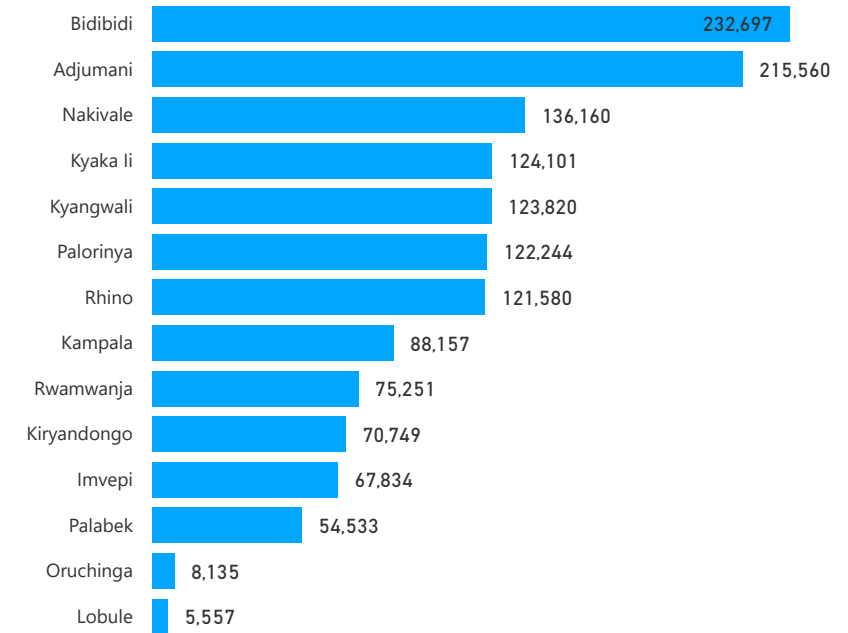

Population by Location