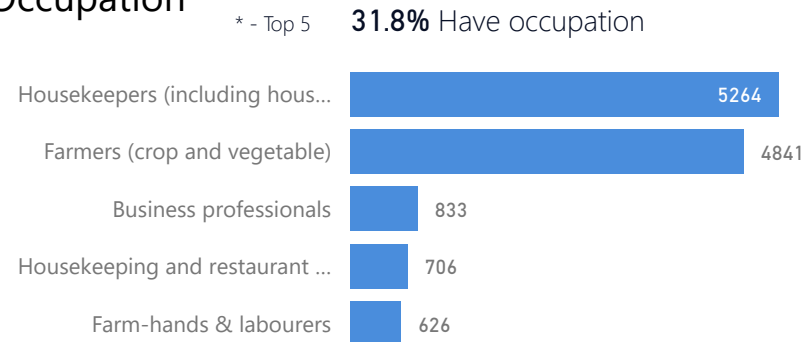

Uganda - Refugee Statistics December 2020 - Rhino

Total Population

121,580

Total Refugees

121,559

Total Households

30,280

Total Asylum-Seekers

21

Zones

Level3	HHs	Individuals
Zone Vii	11,870	38,749
Zone Vi	6,740	27,787
Zone I	2,571	13,607
Zone V	2,207	12,971
Zone li	3,154	12,871
Zone Iv	2,694	10,855
Zone lii	1,044	4,740

Age & Gender Breakdown

Country of Origin	Total
South Sudan	117,699
Democratic Republic of the Congo	2,969
Sudan	809
Rwanda	44
Burundi	24
Central African Republic	12
Kenya	10

New Registration by Month

Occupation

* Age is between 18 - 59 years for Occupation

Specific Needs - Top 7