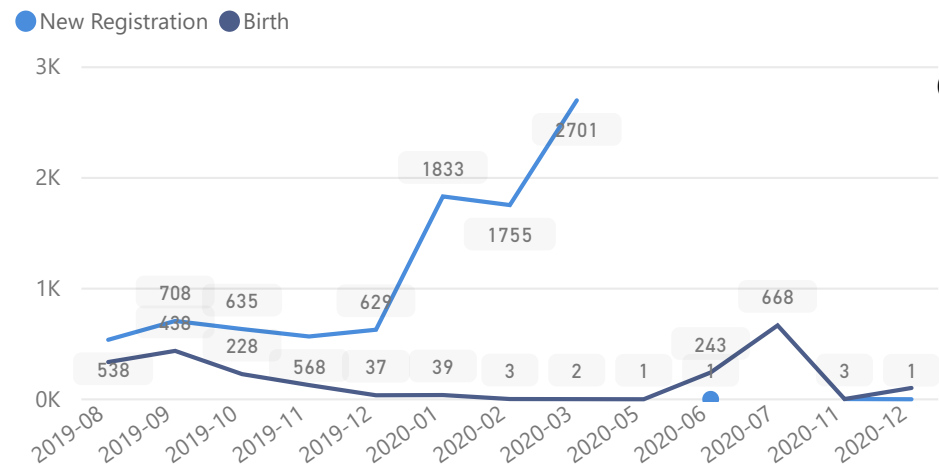

Uganda - Refugee Statistics December 2020 - Rhino

Total Population

121,580

Total Refugees

121,559

Total Households

30,280

Total Asylum-Seekers

21

Zones

Level3	HHs	Individuals
Zone Vii	11,870	38,749
Zone Vi	6,740	27,787
Zone I	2,571	13,607
Zone V	2,207	12,971
Zone li	3,154	12,871
Zone Iv	2,694	10,855
Zone lii	1,044	4,740

Age & Gender Breakdown

Country of Origin	Total
South Sudan	117,699
Democratic Republic of the Congo	2,969
Sudan	809
Rwanda	44
Burundi	24
Central African Republic	12
Kenya	10

New Registration by Month

Occupation

* Age is between 18 - 59 years for Occupation

Specific Needs - Top 7