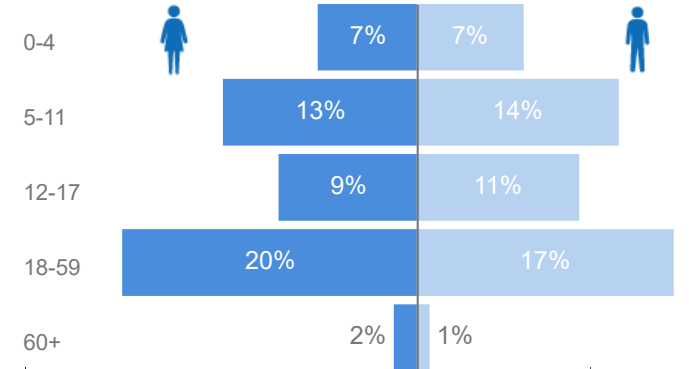

Uganda - Refugee Statistics December 2020 - Rhino

Total Population

121,580

Total Refugees

121,559

Total Households

30,280

Total Asylum-Seekers

21

Zones

Level3	HHs	Individuals
Zone Vii	11,870	38,749
Zone Vi	6,740	27,787
Zone I	2,571	13,607
Zone V	2,207	12,971
Zone li	3,154	12,871
Zone Iv	2,694	10,855
Zone lii	1,044	4,740

Age & Gender Breakdown

Country of Origin	Total
South Sudan	117,699
Democratic Republic of the Congo	2,969
Sudan	809
Rwanda	44
Burundi	24
Central African Republic	12
Kenya	10

New Registration by Month

Occupation

* Age is between 18 - 59 years for Occupation

Specific Needs - Top 7