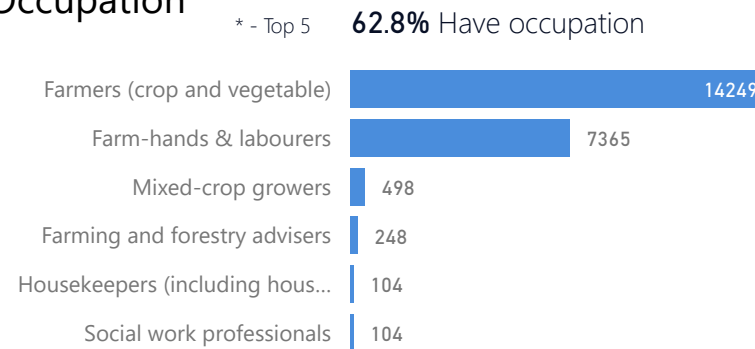

Age & Gender Breakdown

Country of Origin	Total
Democratic Republic of the Congo	74,814
Rwanda	212
South Sudan	159
Burundi	54
Kenya	6
Central African Republic	3
United Republic of Tanzania	2

New Registration by Month

Occupation

* Age is between 18 - 59 years for Occupation

Specific Needs - Top 7