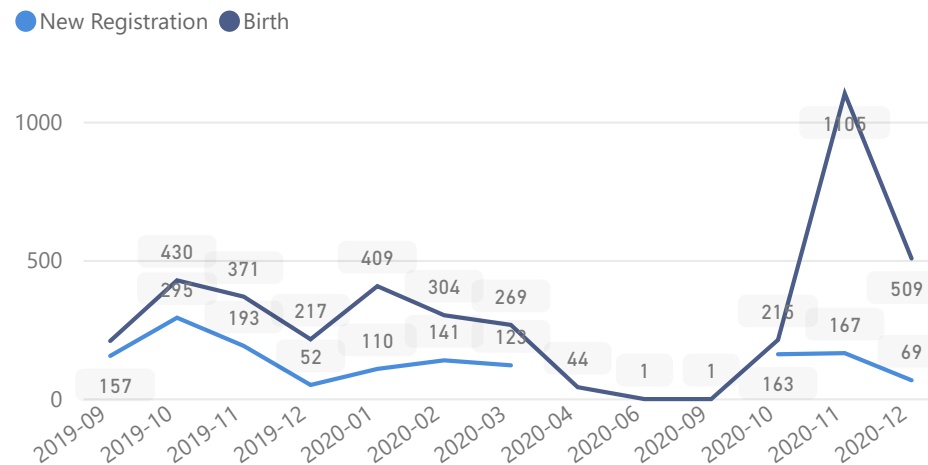

Uganda - Refugee Statistics December 2020 - Rwamwanja

Total Population

75,251

Total Refugees

74,635

Total Households

18,527

Total Asylum-Seekers

Age & Gender Breakdown

Country of Origin	Total
Democratic Republic of the Congo	74,814
Rwanda	212
South Sudan	159
Burundi	54
Kenya	6
Central African Republic	3
United Republic of Tanzania	2

New Registration by Month

Occupation

* Age is between 18 - 59 years for Occupation

Specific Needs - Top 7