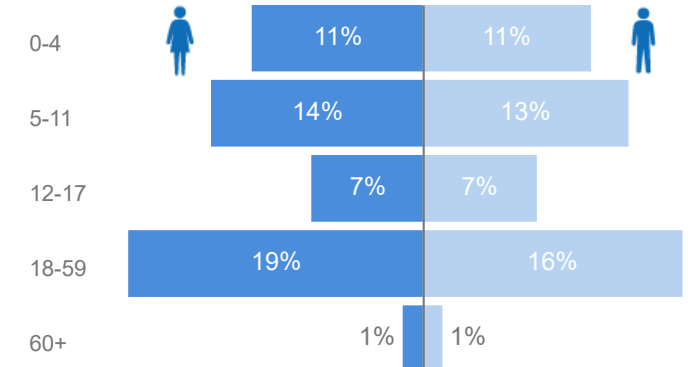

Uganda - Refugee Statistics December 2020 - Rwamwanja

Total Population

75,251

Total Refugees

74,635

Total Households

18,527

Total Asylum-Seekers

Age & Gender Breakdown

Country of Origin	Total
Democratic Republic of the Congo	74,814
Rwanda	212
South Sudan	159
Burundi	54
Kenya	6
Central African Republic	3
United Republic of Tanzania	2

New Registration by Month

Occupation

* Age is between 18 - 59 years for Occupation

Specific Needs - Top 7