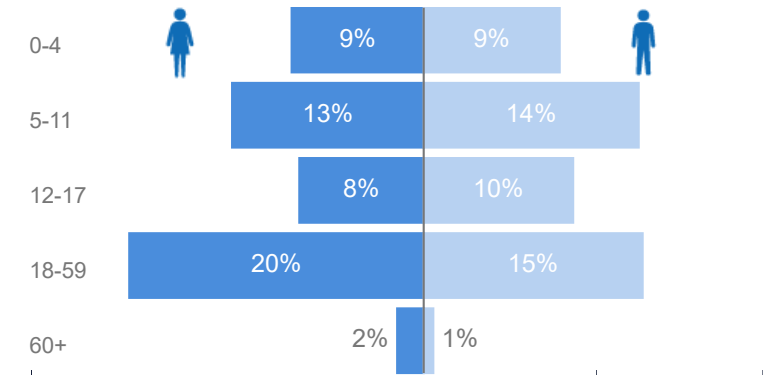

Uganda - Refugee Statistics December 2020 - Palabek

Total Population

54,533

Total Refugees

54,523

Total Households

16,020

Total Asylum-Seekers

10

Zones

Level3	HHs	Individuals
Zone 5B	3,999	13,321
Zone 7	2,928	10,761
Zone 4	2,176	7,497
Zone 5A	2,058	7,431
Zone 6	1,855	6,121
Zone 2	1,290	3,861
Zone 1	954	2,909
Zone 3	736	2,599
	24	33

Age & Gender Breakdown

Country of Origin	Total
South Sudan	54,271
Sudan	261
Democratic Republic of the Congo	1

New Registration by Month

Occupation

* Age is between 18 - 59 years for Occupation

Specific Needs - Top 7