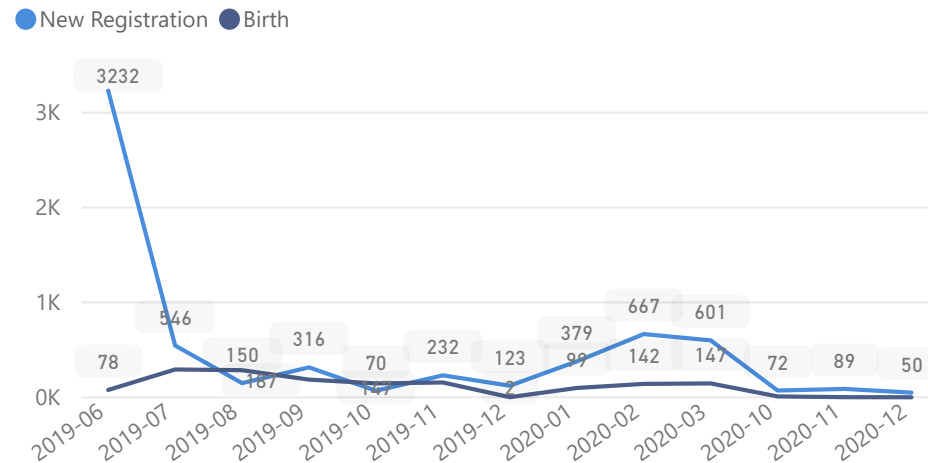

Uganda - Refugee Statistics December 2020 - Palabek

Total Population

54,533

Total Refugees

54,523

Total Households

16,020

Total Asylum-Seekers

10

Zones

Level3	HHs	Individuals
Zone 5B	3,999	13,321
Zone 7	2,928	10,761
Zone 4	2,176	7,497
Zone 5A	2,058	7,431
Zone 6	1,855	6,121
Zone 2	1,290	3,861
Zone 1	954	2,909
Zone 3	736	2,599
	24	33

Age & Gender Breakdown

Country of Origin	Total
South Sudan	54,271
Sudan	261
Democratic Republic of the Congo	1

New Registration by Month

Occupation

* Age is between 18 - 59 years for Occupation

Specific Needs - Top 7