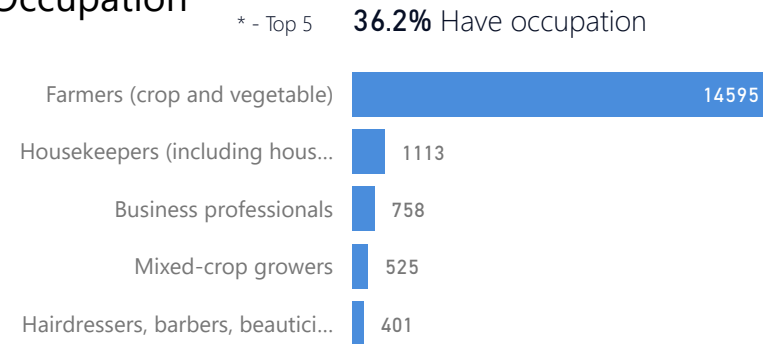

Age & Gender Breakdown

Country of Origin	Total
Democratic Republic of the Congo	69,536
Burundi	39,588
Somalia	13,889
Rwanda	10,116
Eritrea	1,827
Ethiopia	919
South Sudan	219

New Registration by Month

Occupation

Specific Needs - Top 7