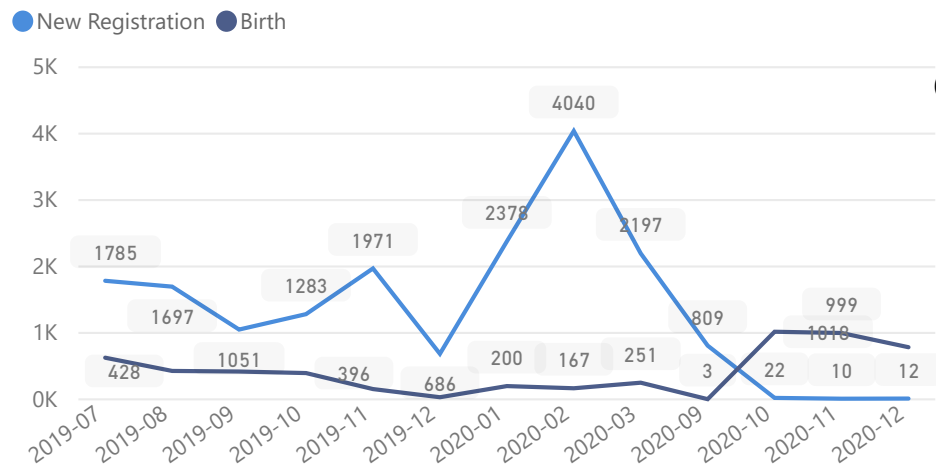

Uganda - Refugee Statistics December 2020 - Nakivale

Total Population

136,160

Total Refugees

135,962

Total Households

39,200

Total Asylum-Seekers

198

Zones

Level3	HHs	Individuals
Base Camp	23,196	76,127
Rubondo	9,406	34,699
Juru	6,443	25,001
Kampala Central	37	98
Rubaga Division	34	88
	48	85
Makindye Division	32	52
Sweswe	2	7
Fizi	1	2
Michinga	1	1

Age & Gender Breakdown

Country of Origin	Total
Democratic Republic of the Congo	69,536
Burundi	39,588
Somalia	13,889
Rwanda	10,116
Eritrea	1,827
Ethiopia	919
South Sudan	219

New Registration by Month

Occupation