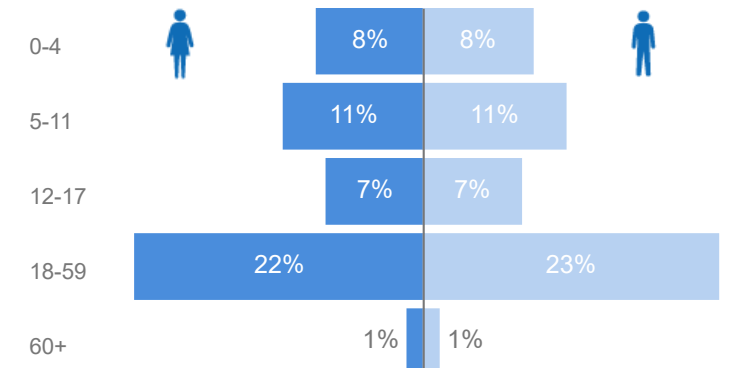

Uganda - Refugee Statistics December 2020 - Nakivale

Total Population

136,160

Total Refugees

135,962

Total Households

39,200

Total Asylum-Seekers

Age & Gender Breakdown

Country of Origin	Total
Democratic Republic of the Congo	69,536
Burundi	39,588
Somalia	13,889
Rwanda	10,116
Eritrea	1,827
Ethiopia	919
South Sudan	219

New Registration by Month

Occupation