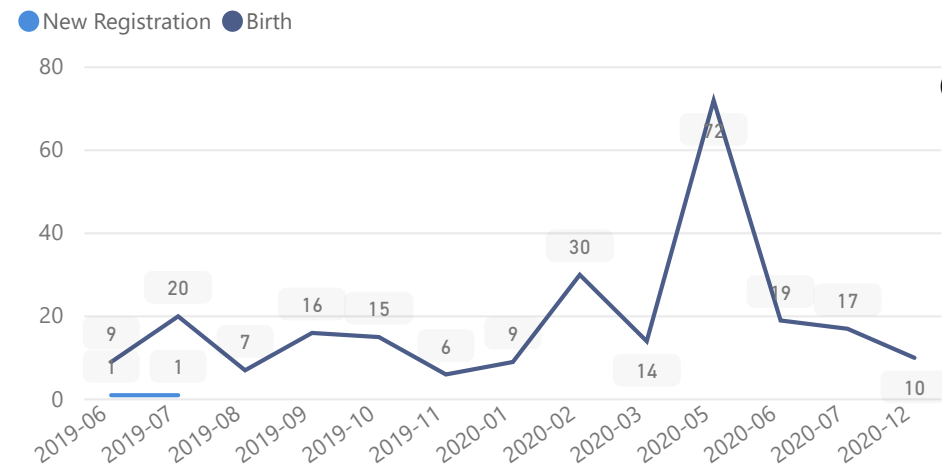

Elderly

3%

157

Total Refugees

5,557

Total Asylum-Seekers

0

Female

53%

2,959

Youth 15-24

26%

1,431

Zones

Level3	HHs	Individuals
Zone B	450	2,817
Zone A	441	2,740

Age & Gender Breakdown

Country of Origin	Total
Democratic Republic of the Congo	5,555
South Sudan	2

New Registration by Month

Occupation

* Age is between 18 - 59 years for Occupation

Specific Needs - Top 7