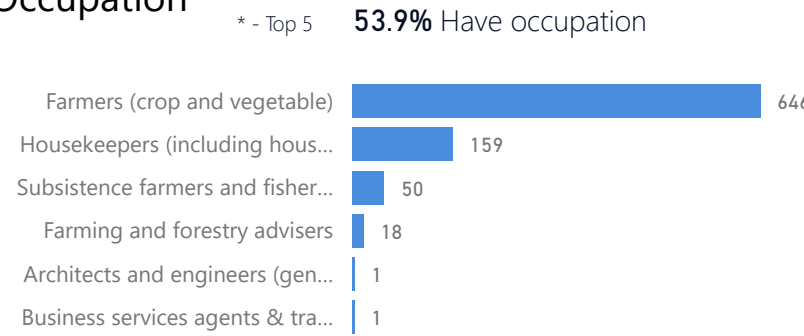

Elderly

3%

157

Total Refugees

5,557

Total Asylum-Seekers

0

Female

53%

2,959

Youth 15-24

26%

1,431

Zones

Level3	HHs	Individuals
Zone B	450	2,817
Zone A	441	2,740

Age & Gender Breakdown

Country of Origin	Total
Democratic Republic of the Congo	5,555
South Sudan	2

New Registration by Month

Occupation

* Age is between 18 - 59 years for Occupation

Specific Needs - Top 7