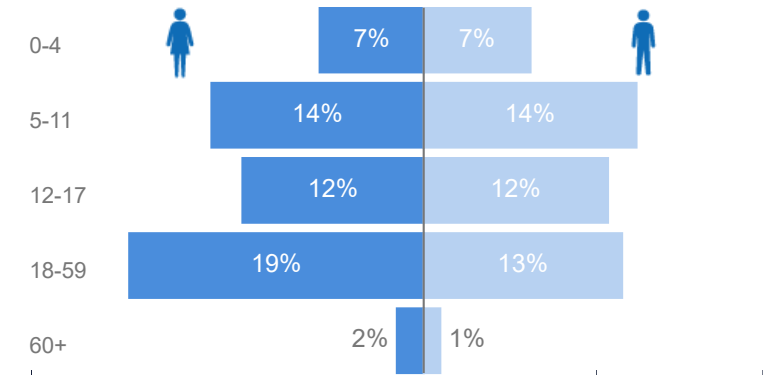

Elderly

3%

157

Total Refugees

5,557

Total Asylum-Seekers

0

Female

53%

2,959

Youth 15-24

26%

1,431

Zones

Level3	HHs	Individuals
Zone B	450	2,817
Zone A	441	2,740

Age & Gender Breakdown

Country of Origin	Total
Democratic Republic of the Congo	5,555
South Sudan	2

New Registration by Month

Occupation

* Age is between 18 - 59 years for Occupation

Specific Needs - Top 7