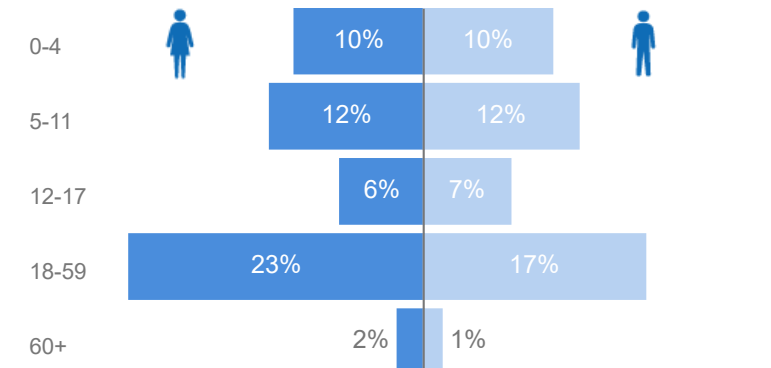

3,018

Women and Children

82%

100,951

Female

53%

65,602

Elderly

3%

4,201

Youth 15-24

19%

22,973

New Registration by Month

● New Registration ● Birth

Zones

Age & Gender Breakdown

Country of Origin	Total
Democratic Republic of the Congo	119,120
South Sudan	3,437
Rwanda	1,138
Burundi	104
Kenya	11
Somalia	7
Sudan	2

Occupation

* Age is between 18 - 59 years for Occupation