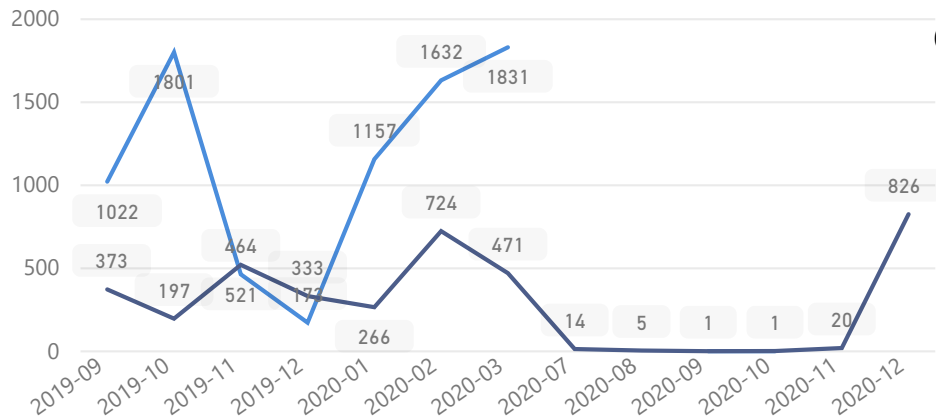

Uganda - Refugee Statistics December 2020 - Kyangwali

Total Population

123,820

Total Refugees

120,802

Total Households

42,305

Total Asylum-Seekers

3%

4,201

Youth 15-24

19%

22,973

New Registration by Month

● New Registration ● Birth

Zones

Age & Gender Breakdown

Country of Origin	Total
Democratic Republic of the Congo	119,120
South Sudan	3,437
Rwanda	1,138
Burundi	104
Kenya	11
Somalia	7
Sudan	2

Occupation

* Age is between 18 - 59 years for Occupation