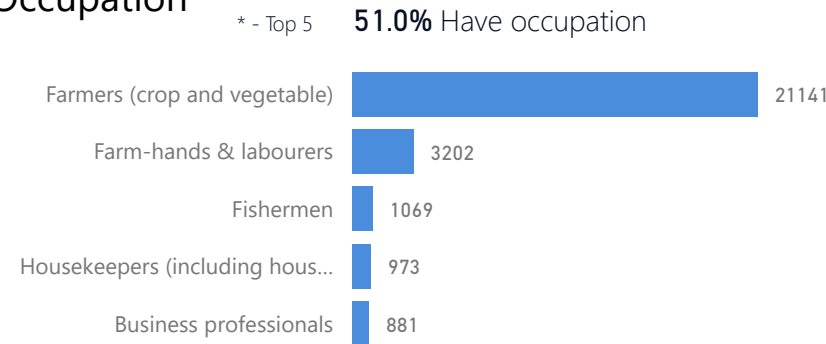

3%

4,201

Youth 15-24

19%

22,973

New Registration by Month

● New Registration ● Birth

Zones

Age & Gender Breakdown

Country of Origin	Total
Democratic Republic of the Congo	119,120
South Sudan	3,437
Rwanda	1,138
Burundi	104
Kenya	11
Somalia	7
Sudan	2

Occupation

* Age is between 18 - 59 years for Occupation