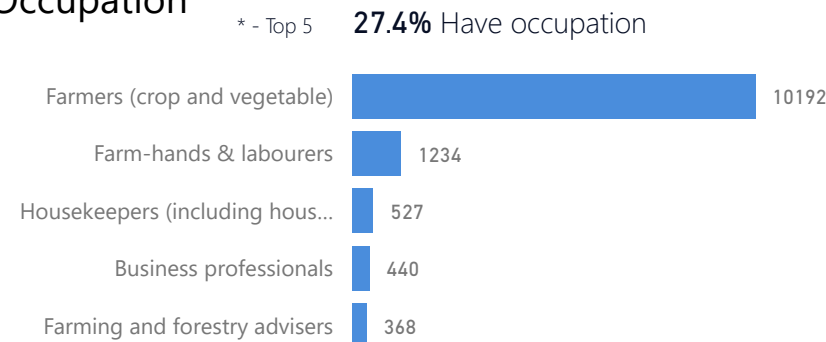

Age & Gender Breakdown

Country of Origin	Total
Democratic Republic of the Congo	118,125
Burundi	3,531
Rwanda	2,356
South Sudan	27
Kenya	15
Ethiopia	11
Sudan	11

New Registration by Month

Occupation

* Age is between 18 - 59 years for Occupation

Specific Needs - Top 7