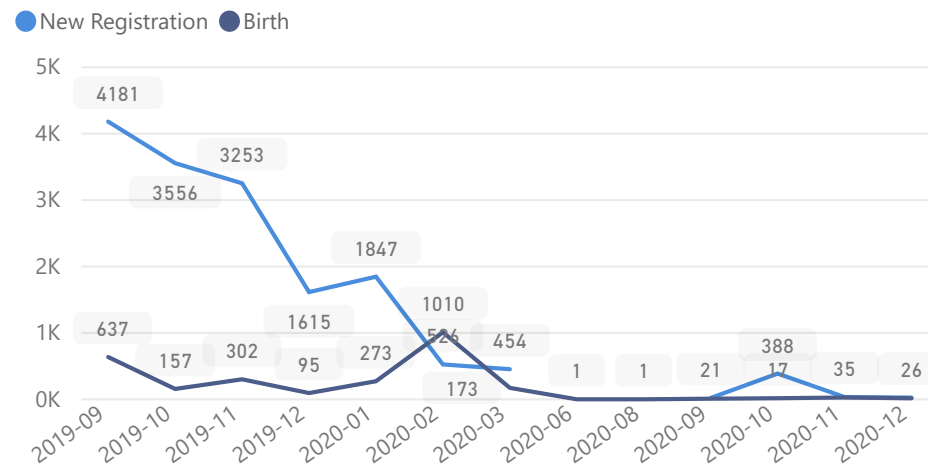

549

Women and Children

78%

97,134

Female

50%

62,101

Elderly

3%

3,198

Youth 15-24

21%

26,243

Zones

Level3	HHs	Individuals
Sweswe	7,893	24,648
Byabakora	6,786	20,893
Mukondo	5,453	17,486
Itambabiniga	5,285	15,906
Bwiriza	5,557	15,524
Kakoni	3,236	8,843
Buliti	2,860	8,201
Kaborogota	2,376	7,100
Bukere	1,245	5,012
	285	435
Makindye Division	12	30
Rubaga Division	2	8
Rubondo	2	6
Nakawa	1	3
Ssabagabo-Makindye	1	3
Kyempango	1	2
Kampala Central	1	1

Age & Gender Breakdown

Country of Origin	Total
Democratic Republic of the Congo	118,125
Burundi	3,531
Rwanda	2,356
South Sudan	27
Kenya	15
Ethiopia	11
Sudan	11

New Registration by Month

Occupation

* Age is between 18 - 59 years for Occupation