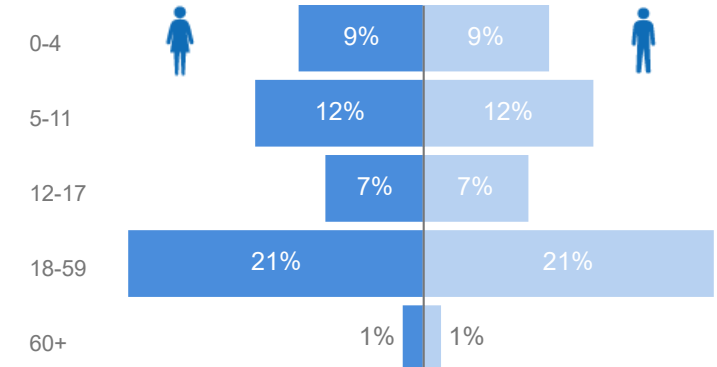

549

Women and Children

78%

97,134

Female

50%

62,101

Elderly

3%

3,198

Youth 15-24

21%

26,243

Zones

Level3	HHs	Individuals
Sweswe	7,893	24,648
Byabakora	6,786	20,893
Mukondo	5,453	17,486
Itambabiniga	5,285	15,906
Bwiriza	5,557	15,524
Kakoni	3,236	8,843
Buliti	2,860	8,201
Kaborogota	2,376	7,100
Bukere	1,245	5,012
	285	435
Makindye Division	12	30
Rubaga Division	2	8
Rubondo	2	6
Nakawa	1	3
Ssabagabo-Makindye	1	3
Kyempango	1	2
Kampala Central	1	1

Age & Gender Breakdown

Country of Origin	Total
Democratic Republic of the Congo	118,125
Burundi	3,531
Rwanda	2,356
South Sudan	27
Kenya	15
Ethiopia	11
Sudan	11

New Registration by Month

Occupation

* Age is between 18 - 59 years for Occupation