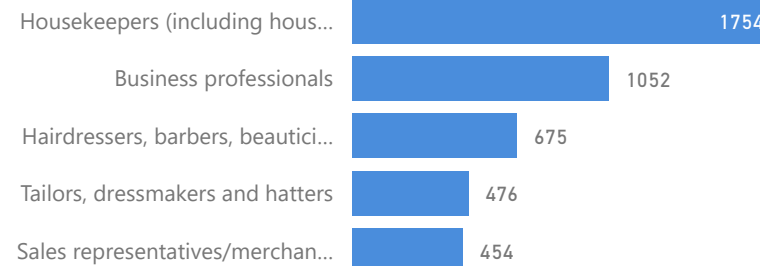

## New Registration by Month

● New Registration ● Birth

## Occupation

\* - Top 5 **14.0%** Have occupation

\* Age is between 18 - 59 years for Occupation