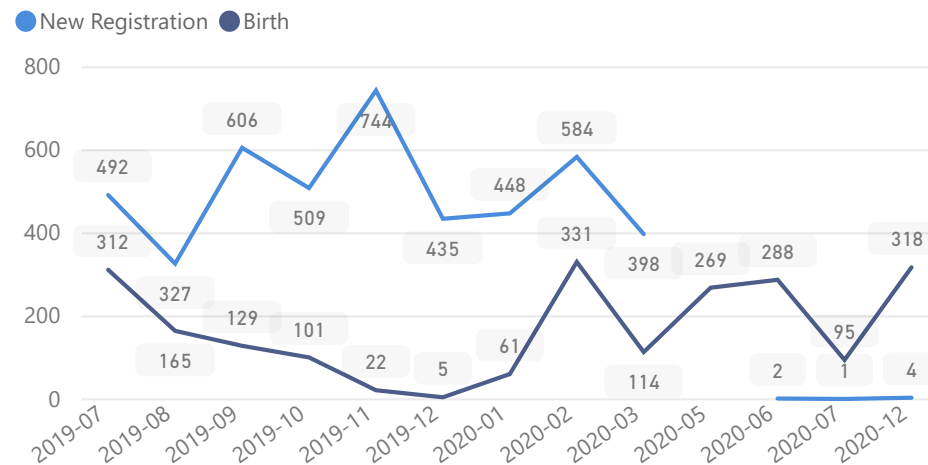

Uganda - Refugee Statistics December 2020 - Imvepi

Total Population

67,834

Total Refugees

67,798

Total Households

19,926

Total Asylum-Seekers

36

Zones

Level3	HHs	Individuals
Zone I	9,112	30,132
Zone li	7,399	26,405
Zone lii	2,961	10,271
Zone Iv	382	896
	71	129
Zone A	1	1

Age & Gender Breakdown

Country of Origin	Total
South Sudan	66,893
Democratic Republic of the Congo	914
Sudan	23
Central African Republic	1
Chad	1
Senegal	1
United Republic of Tanzania	1

New Registration by Month

Occupation

* Age is between 18 - 59 years for Occupation

Specific Needs - Top 7