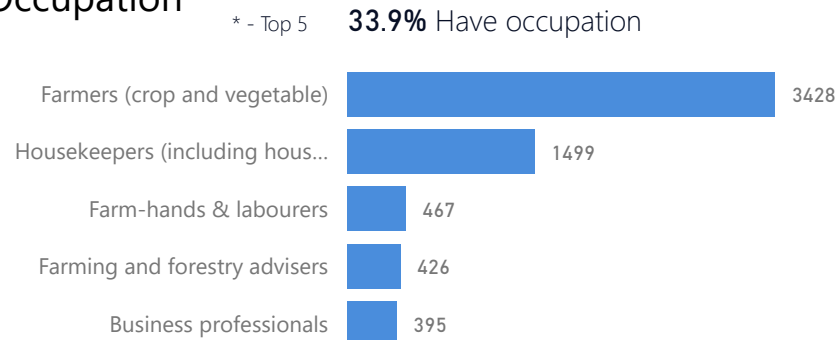

Uganda - Refugee Statistics December 2020 - Imvepi

Total Population

67,834

Total Refugees

67,798

Total Households

19,926

Total Asylum-Seekers

36

Zones

Level3	HHs	Individuals
Zone I	9,112	30,132
Zone li	7,399	26,405
Zone lii	2,961	10,271
Zone Iv	382	896
	71	129
Zone A	1	1

Age & Gender Breakdown

Country of Origin	Total
South Sudan	66,893
Democratic Republic of the Congo	914
Sudan	23
Central African Republic	1
Chad	1
Senegal	1
United Republic of Tanzania	1

New Registration by Month

Occupation

* Age is between 18 - 59 years for Occupation

Specific Needs - Top 7