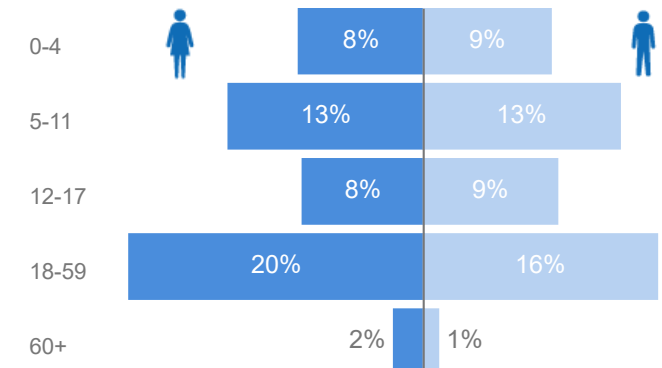

Uganda - Refugee Statistics December 2020 - Imvepi

Total Population

67,834

Total Refugees

67,798

Total Households

19,926

Total Asylum-Seekers

36

Zones

Level3	HHs	Individuals
Zone I	9,112	30,132
Zone li	7,399	26,405
Zone lii	2,961	10,271
Zone Iv	382	896
	71	129
Zone A	1	1

Age & Gender Breakdown

Country of Origin	Total
South Sudan	66,893
Democratic Republic of the Congo	914
Sudan	23
Central African Republic	1
Chad	1
Senegal	1
United Republic of Tanzania	1

New Registration by Month

Occupation

* Age is between 18 - 59 years for Occupation

Specific Needs - Top 7