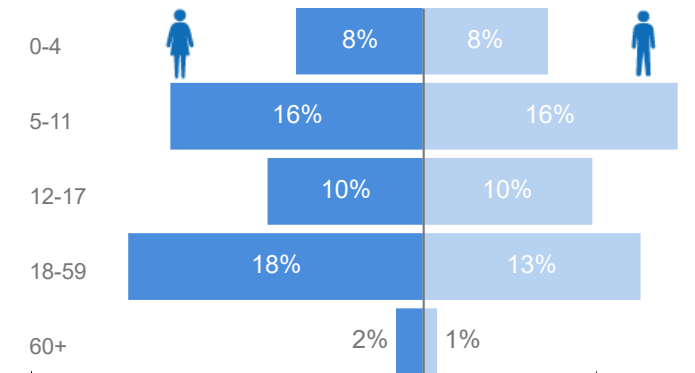

Uganda - Refugee Statistics December 2020 - Bidibidi

Total Population

232,697

Total Refugees

232,697

Total Households

42,739

Total Asylum-Seekers

0

Zones

Level3	HHs	Individuals
Zone 3	11,250	55,305
Zone 2	8,430	50,506
Zone 5	9,600	50,422
Zone 1	7,391	44,071
Zone 4	6,068	32,393

Age & Gender Breakdown

Country of Origin	Total
South Sudan	232,602
Sudan	92
Democratic Republic of the Congo	2
Congo, Republic of the	1

New Registration by Month

Occupation

* Age is between 18 - 59 years for Occupation

Specific Needs - Top 7