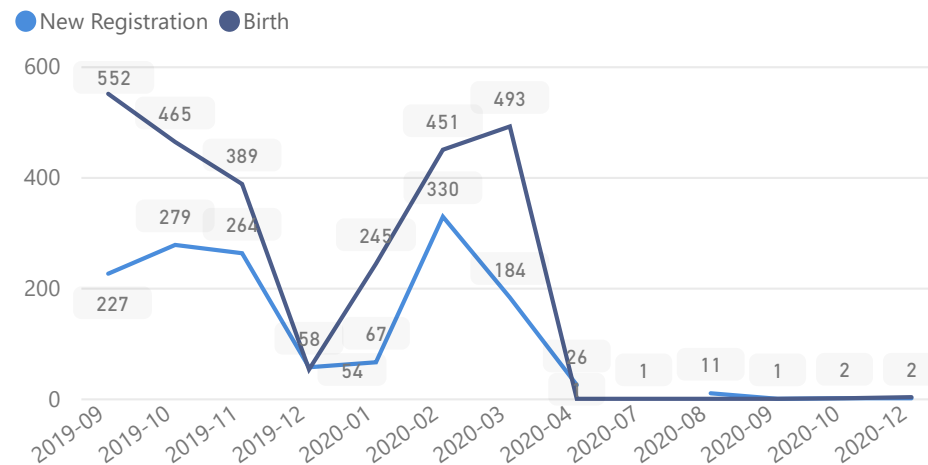

Uganda - Refugee Statistics December 2020 - Bidibidi

Total Population

232,697

Total Refugees

232,697

Total Households

42,739

Total Asylum-Seekers

0

Zones

Level3	HHs	Individuals
Zone 3	11,250	55,305
Zone 2	8,430	50,506
Zone 5	9,600	50,422
Zone 1	7,391	44,071
Zone 4	6,068	32,393

Age & Gender Breakdown

Country of Origin	Total
South Sudan	232,602
Sudan	92
Democratic Republic of the Congo	2
Congo, Republic of the	1

New Registration by Month

Occupation

* Age is between 18 - 59 years for Occupation

Specific Needs - Top 7