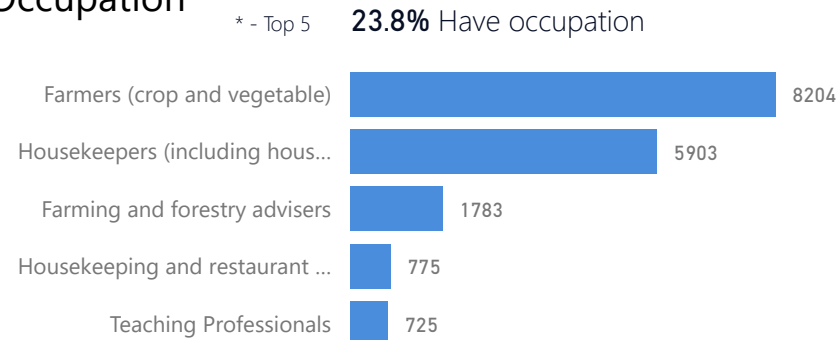

Uganda - Refugee Statistics December 2020 - Bidibidi

Total Population

232,697

Total Refugees

232,697

Total Households

42,739

Total Asylum-Seekers

0

Zones

Level3	HHs	Individuals
Zone 3	11,250	55,305
Zone 2	8,430	50,506
Zone 5	9,600	50,422
Zone 1	7,391	44,071
Zone 4	6,068	32,393

Age & Gender Breakdown

Country of Origin	Total
South Sudan	232,602
Sudan	92
Democratic Republic of the Congo	2
Congo, Republic of the	1

New Registration by Month

Occupation

* Age is between 18 - 59 years for Occupation

Specific Needs - Top 7