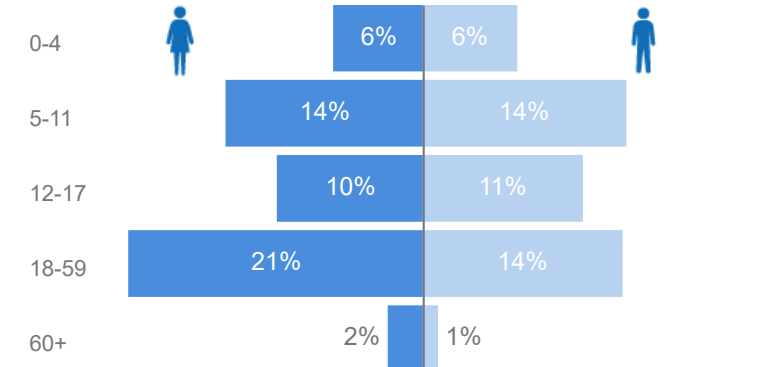

75

Women and Children

85%

183,615

Female

53%

115,214

Elderly

3%

7,299

Youth 15-24

25%

54,865

Zones

Level3	HHs	Individuals
Nyumanzi	5,145	40,997
Pagrinya	6,521	36,897
Ayilo I	3,144	27,018
Maaji II	3,005	17,155
Maaji III	2,873	15,847
Ayilo II	2,135	14,644
Boroli I	1,681	10,118
Agojo	1,778	7,390
Mirieyi	962	7,266
Baratuku	1,000	7,081
Alere	850	6,776
Olua I	684	5,339
Boroli II	892	5,121
Mungula I	711	5,025
Olua II	566	4,249
Mungula II	292	1,594
Oliji	236	1,471
Elema	193	992
Maaji I	83	549

Age & Gender Breakdown

Country of Origin	Total
South Sudan	215,316
Sudan	225
Eritrea	5
Ethiopia	4
Burundi	3
Democratic Republic of the Congo	3
Kenya	2
Rwanda	2

New Registration by Month

Occupation

Specific Needs - Top 7