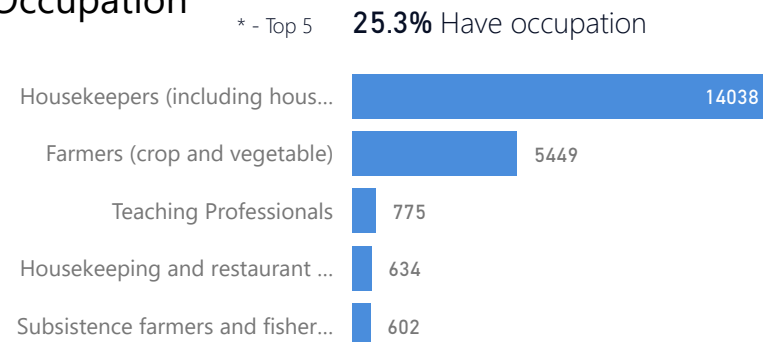

Age & Gender Breakdown

Country of Origin	Total
South Sudan	215,316
Sudan	225
Eritrea	5
Ethiopia	4
Burundi	3
Democratic Republic of the Congo	3
Kenya	2
Rwanda	2

New Registration by Month

Occupation

Specific Needs - Top 7