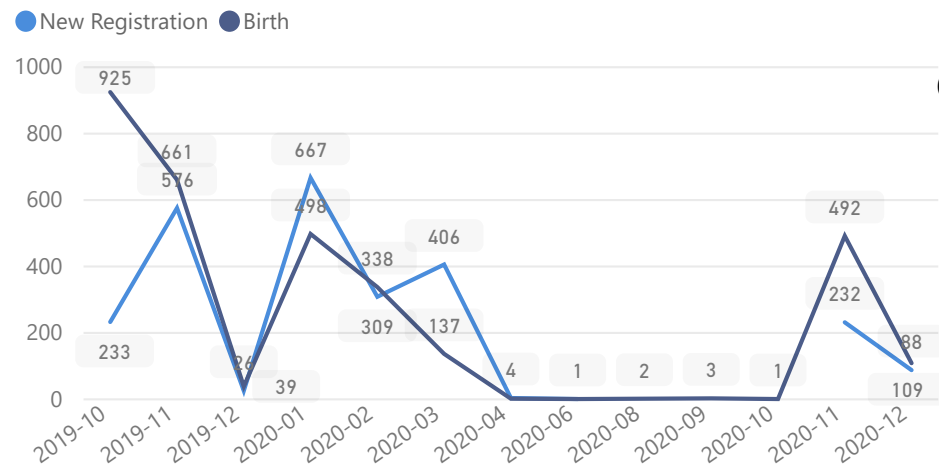

Uganda - Refugee Statistics December 2020 - Adjumani

Total Population

215,560

Total Refugees

215,485

Total Households

32,757

Total Asylum-Seekers

75

Women and Children

85%

183,615

Female

53%

115,214

Elderly

3%

7,299

Youth 15-24

25%

54,865

Zones

Level3	HHs	Individuals
Nyumanzi	5,145	40,997
Pagrinya	6,521	36,897
Ayilo I	3,144	27,018
Maaji II	3,005	17,155
Maaji III	2,873	15,847
Ayilo II	2,135	14,644
Boroli I	1,681	10,118
Agojo	1,778	7,390
Mirieyi	962	7,266
Baratuku	1,000	7,081
Alere	850	6,776
Olua I	684	5,339
Boroli II	892	5,121
Mungula I	711	5,025
Olua II	566	4,249
Mungula II	292	1,594
Oliji	236	1,471
Elema	193	992
Maaji I	83	549

Age & Gender Breakdown

Country of Origin	Total
South Sudan	215,316
Sudan	225
Eritrea	5
Ethiopia	4
Burundi	3
Democratic Republic of the Congo	3
Kenya	2
Rwanda	2

New Registration by Month

Occupation

Specific Needs - Top 7