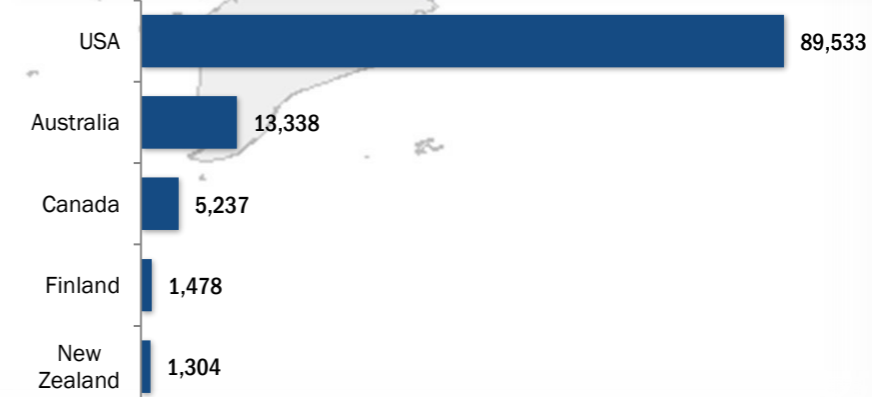

Main destinations from 2005-2020

For more information, visit: www.commonservice.info

Regional funding and funding for Thailand was also received through private donations from Italy, Japan, the Republic of Korea, Spain, Sweden, Thailand, and the United States of America.