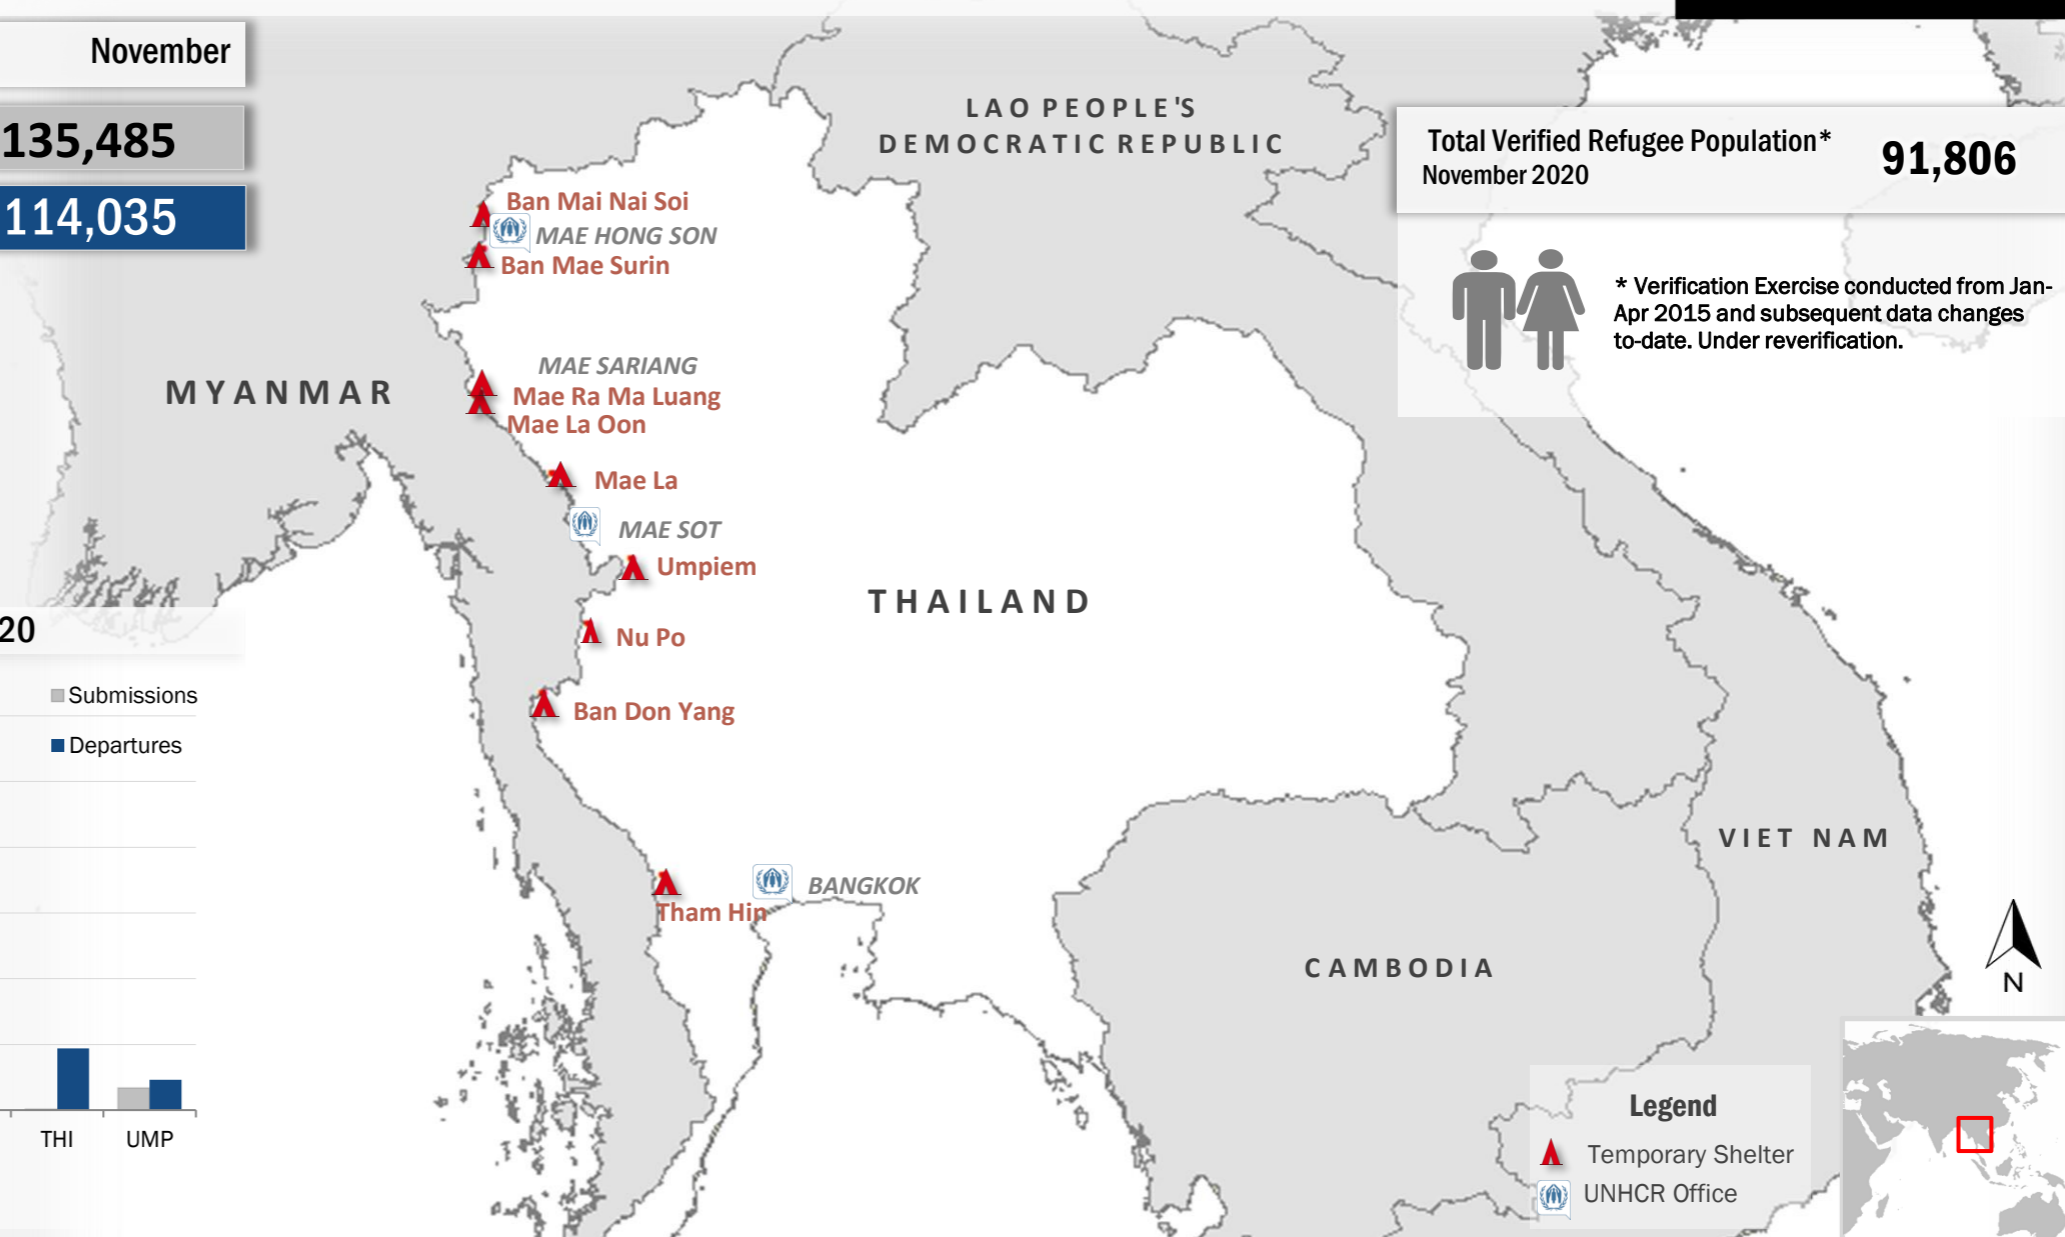

## Resettlement Progress in 2020

November

Total number of submissions **133**

Total number of departures **833**

Total Verified Refugee Population\* **91,806**  
November 2020

\* Verification Exercise conducted from Jan-Apr 2015 and subsequent data changes to-date. Under reverification.

## Resettlement of Myanmar Refugees by location in 2020

## Main destinations in 2020

## Resettlement overview from 2005 - 2020 (in thousands)

Source: UNHCR proGres database