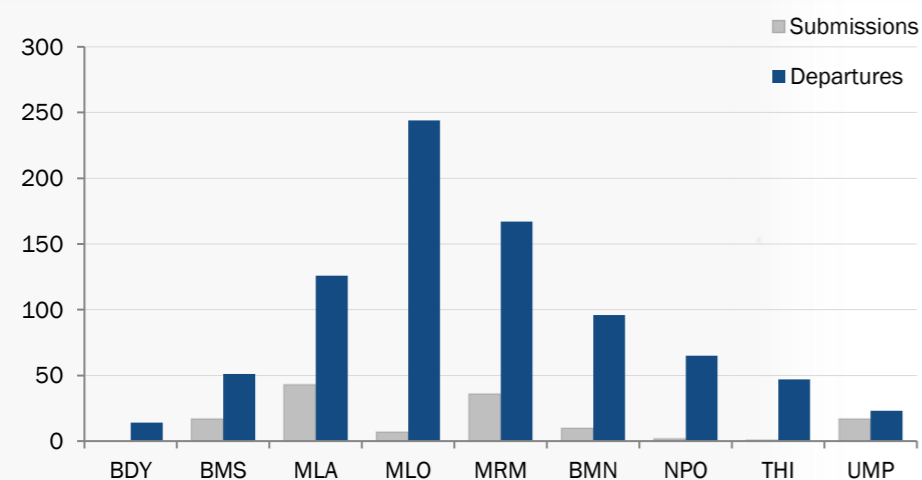

## Resettlement Figures 2005-2020

November

Total number of submissions **135,485**

Total number of departures **114,035**

## Resettlement Progress in 2020

November

Total number of submissions **133**

Total number of departures **833**

Total Verified Refugee Population\* **91,806**  
November 2020

\* Verification Exercise conducted from Jan-Apr 2015 and subsequent data changes to-date. Under reverification.

## Resettlement of Myanmar Refugees by location in 2020

## Main destinations in 2020