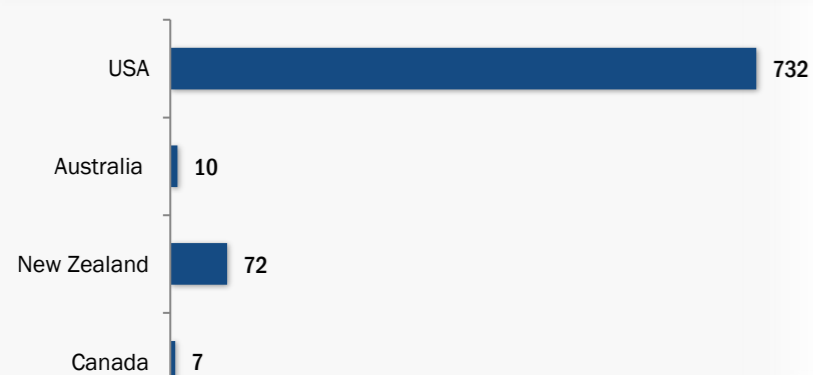

## Resettlement Figures 2005-2020

November

Total number of submissions **135,485**

Total number of departures **114,035**

## Resettlement Progress in 2020

November

Total number of submissions **133**

Total number of departures **833**

Total Verified Refugee Population\* **91,806**  
November 2020

\* Verification Exercise conducted from Jan-Apr 2015 and subsequent data changes to-date. Under reverification.

## Resettlement of Myanmar Refugees by location in 2020

## Main destinations in 2020