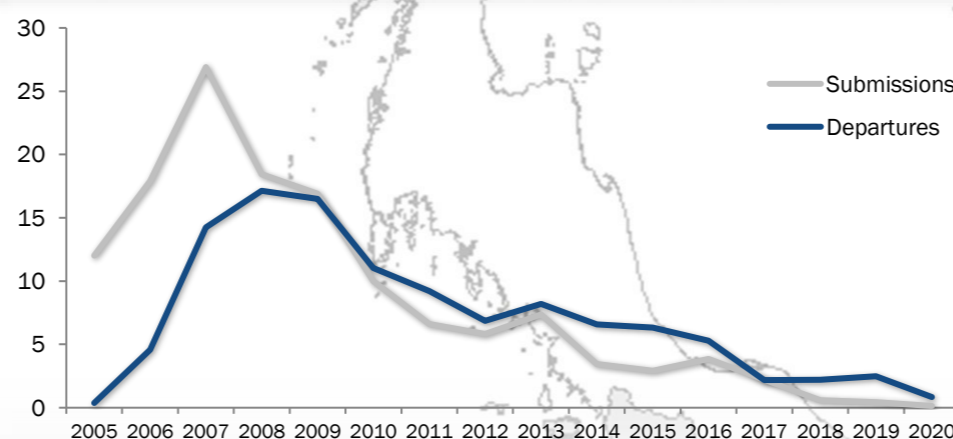

Resettlement overview from 2005 - 2020 (in thousands)

Source: UNHCR proGres database