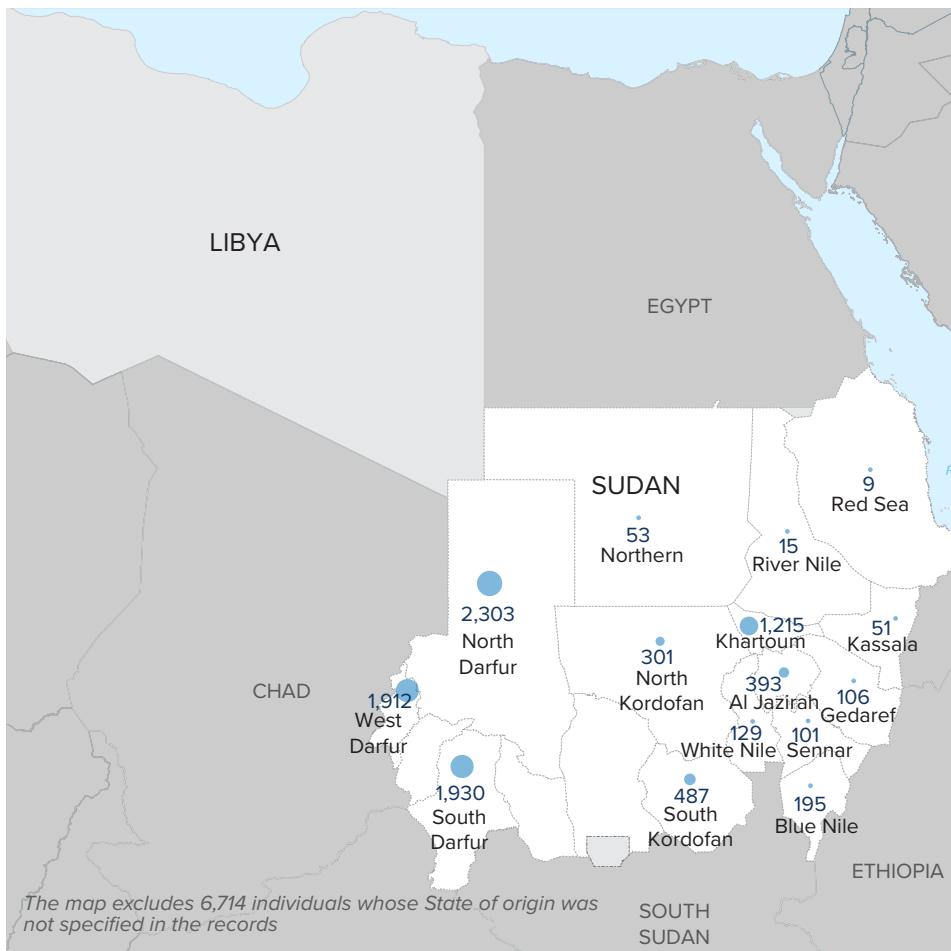

Total number of refugees **15,954**

Total number of household **9,497**

10% Women headed households

9% Child headed households

AGE-GENDER BREAKDOWN

53% Men **18%** Women

17% Boys **12%** Girls

BREAKDOWN BY SPECIFIC NEEDS

BREAKDOWN BY ETHNICITY

REFUGEES BY STATE IN COUNTRY OF ORIGIN

TOP 5 STATES OF ORIGIN IN SUDAN

TOP 10 LOCATIONS OF ORIGIN IN SUDAN

ND: North Darfur WD: West Darfur
SD: South Darfur SK: South Kordofan
KRT: Khartoum

The map excludes 6,714 individuals whose State of origin was not specified in the records

The boundaries and names shown and the designations used on this map do not imply official endorsement or acceptance by the United Nations.