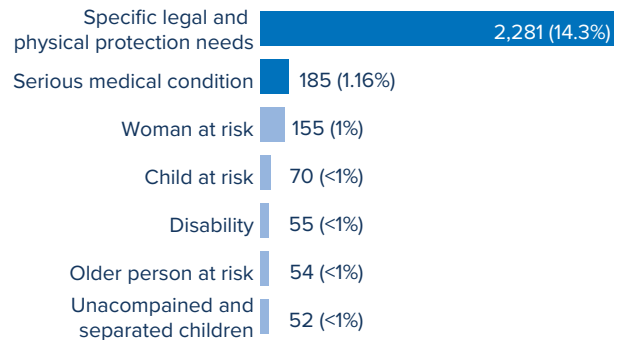

Total number of refugees **15,954**

Total number of household **9,497**

10% Women headed households

9% Child headed households

AGE-GENDER BREAKDOWN

53% Men **18%** Women

17% Boys **12%** Girls

BREAKDOWN BY SPECIFIC NEEDS

BREAKDOWN BY ETHNICITY

REFUGEES BY STATE IN COUNTRY OF ORIGIN

TOP 5 STATES OF ORIGIN IN SUDAN

TOP 10 LOCATIONS OF ORIGIN IN SUDAN

ND: North Darfur WD: West Darfur
SD: South Darfur SK: South Kordofan
KRT: Khartoum