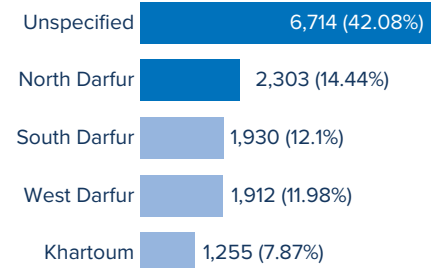

Total number of refugees **15,954**

Total number of household **9,497**

10% Women headed households

9% Child headed households

AGE-GENDER BREAKDOWN

53% Men **18%** Women

17% Boys **12%** Girls

BREAKDOWN BY SPECIFIC NEEDS

BREAKDOWN BY ETHNICITY

REFUGEES BY STATE IN COUNTRY OF ORIGIN

TOP 5 STATES OF ORIGIN IN SUDAN

TOP 10 LOCATIONS OF ORIGIN IN SUDAN

ND: North Darfur WD: West Darfur
SD: South Darfur SK: South Kordofan
KRT: Khartoum