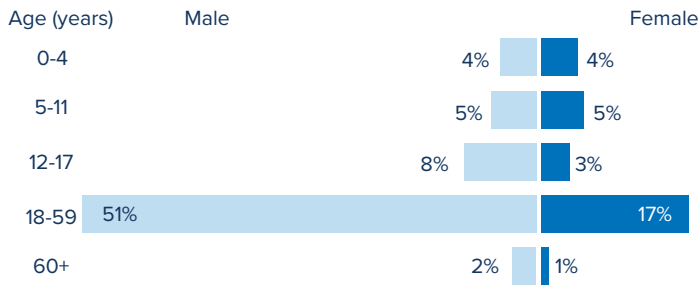

Total number of refugees **15,954**

Total number of household **9,497**

10% Women headed households

9% Child headed households

AGE-GENDER BREAKDOWN

53% Men **18%** Women

17% Boys **12%** Girls

BREAKDOWN BY SPECIFIC NEEDS

BREAKDOWN BY ETHNICITY

REFUGEES BY STATE IN COUNTRY OF ORIGIN

TOP 5 STATES OF ORIGIN IN SUDAN

TOP 10 LOCATIONS OF ORIGIN IN SUDAN

ND: North Darfur WD: West Darfur
SD: South Darfur SK: South Kordofan
KRT: Khartoum