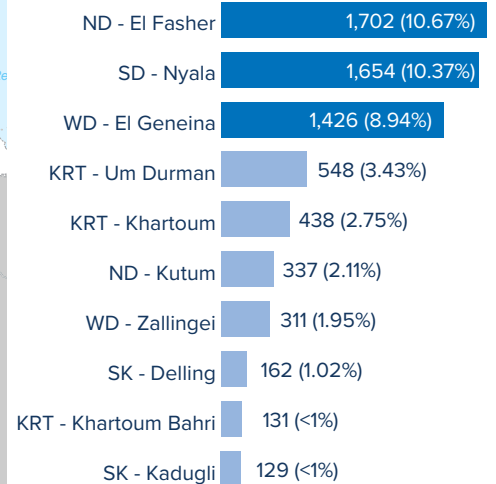

Total number of refugees **15,954**

Total number of household **9,497**

10% Women headed households

9% Child headed households

AGE-GENDER BREAKDOWN

53% Men **18%** Women

17% Boys **12%** Girls

BREAKDOWN BY SPECIFIC NEEDS

BREAKDOWN BY ETHNICITY

REFUGEES BY STATE IN COUNTRY OF ORIGIN

TOP 5 STATES OF ORIGIN IN SUDAN

TOP 10 LOCATIONS OF ORIGIN IN SUDAN

ND: North Darfur WD: West Darfur
SD: South Darfur SK: South Kordofan
KRT: Khartoum

The map excludes 6,714 individuals whose State of origin was not specified in the records

The boundaries and names shown and the designations used on this map do not imply official endorsement or acceptance by the United Nations.