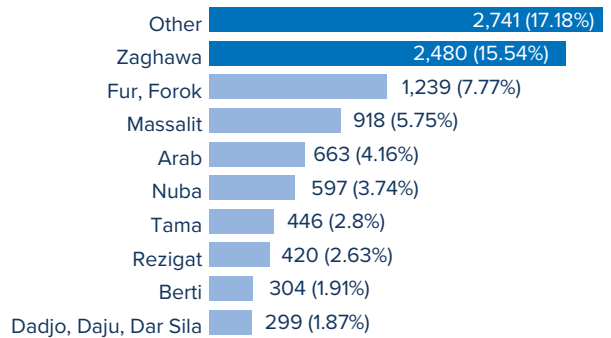

Total number of refugees **15,954**

Total number of household **9,497**

10% Women headed households

9% Child headed households

AGE-GENDER BREAKDOWN

53% Men **18%** Women

17% Boys **12%** Girls

BREAKDOWN BY SPECIFIC NEEDS

BREAKDOWN BY ETHNICITY

REFUGEES BY STATE IN COUNTRY OF ORIGIN

TOP 5 STATES OF ORIGIN IN SUDAN

TOP 10 LOCATIONS OF ORIGIN IN SUDAN

ND: North Darfur WD: West Darfur
SD: South Darfur SK: South Kordofan
KRT: Khartoum