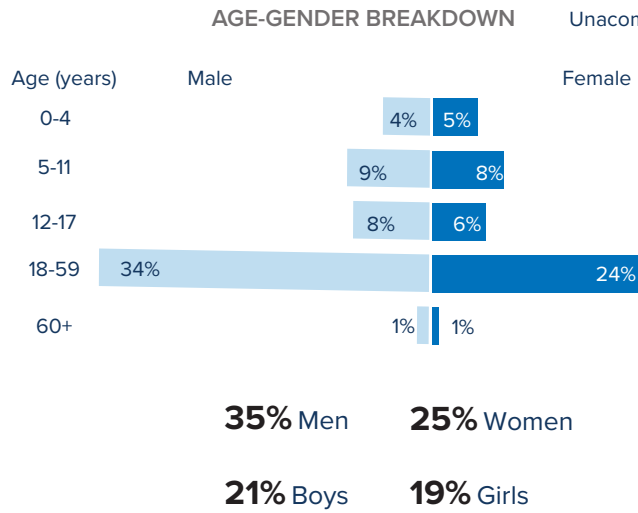

Total number of refugees **49,253**

Total number of household **23,576**

31% Women headed households

4% Child headed households

BREAKDOWN BY SPECIFIC NEEDS

BREAKDOWN BY ETHNICITY

REFUGEES BY STATE IN COUNTRY OF ORIGIN