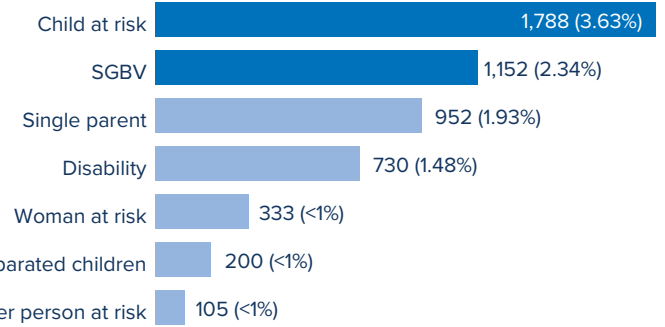

Total number of refugees **49,253**

Total number of household **23,576**

31% Women headed households

4% Child headed households

BREAKDOWN BY SPECIFIC NEEDS

BREAKDOWN BY ETHNICITY

REFUGEES BY STATE IN COUNTRY OF ORIGIN

TOP 5 STATES OF ORIGIN IN SUDAN

TOP 10 LOCATIONS IN EGYPT**

** The figure is based on ASR 2019. Location of origin was unavailable at the time of publishing, so location of asylum has been included

The boundaries and names shown and the designations used on this map do not imply official endorsement or acceptance by the United Nations.