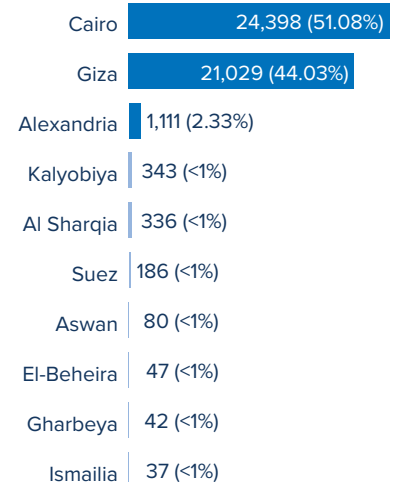

Total number of refugees **49,253**

Total number of household **23,576**

31% Women headed households

4% Child headed households

BREAKDOWN BY SPECIFIC NEEDS

BREAKDOWN BY ETHNICITY

REFUGEES BY STATE IN COUNTRY OF ORIGIN

TOP 5 STATES OF ORIGIN IN SUDAN

TOP 10 LOCATIONS IN EGYPT**

** The figure is based on ASR 2019. Location of origin was unavailable at the time of publishing, so location of asylum has been included

The boundaries and names shown and the designations used on this map do not imply official endorsement or acceptance by the United Nations.