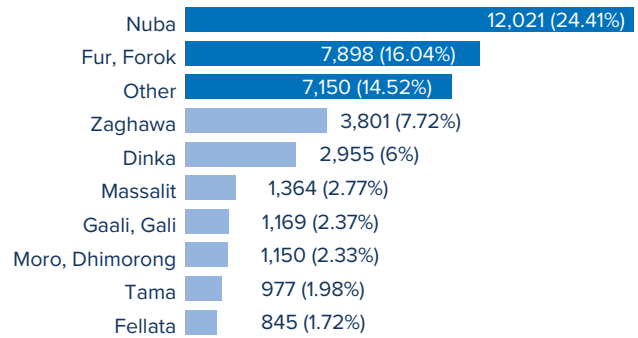

Total number of refugees **49,253**

Total number of household **23,576**

31% Women headed households

4% Child headed households

BREAKDOWN BY SPECIFIC NEEDS

BREAKDOWN BY ETHNICITY

REFUGEES BY STATE IN COUNTRY OF ORIGIN

TOP 5 STATES OF ORIGIN IN SUDAN

TOP 10 LOCATIONS IN EGYPT**

** The figure is based on ASR 2019. Location of origin was unavailable at the time of publishing, so location of asylum has been included

The boundaries and names shown and the designations used on this map do not imply official endorsement or acceptance by the United Nations.