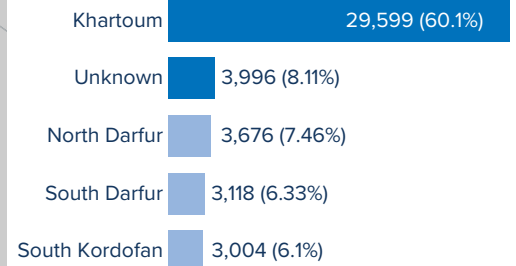

Total number of refugees **49,253**

Total number of household **23,576**

31% Women headed households

4% Child headed households

BREAKDOWN BY SPECIFIC NEEDS

BREAKDOWN BY ETHNICITY

REFUGEES BY STATE IN COUNTRY OF ORIGIN

TOP 5 STATES OF ORIGIN IN SUDAN

TOP 10 LOCATIONS IN EGYPT**

** The figure is based on ASR 2019. Location of origin was unavailable at the time of publishing, so location of asylum has been included

The boundaries and names shown and the designations used on this map do not imply official endorsement or acceptance by the United Nations.