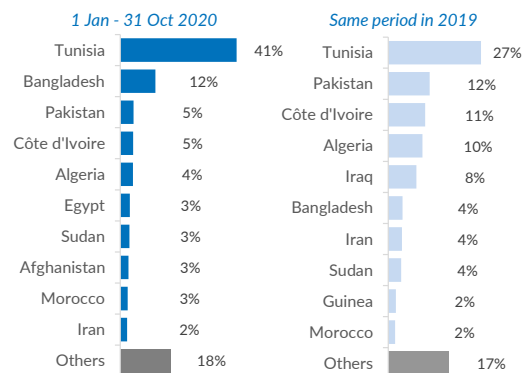

ITALY WEEKLY SNAPSHOT (15 NOV - 22 NOV 2020)

Sea arrivals*

Top 10 most common countries of origin

Daily sea arrivals last week (15 Nov - 22 Nov 2020)

Sea arrivals by gender and age, Jan - Oct 2020

Weekly sea arrivals last year

New Asylum applications, Jan-Sep 2019 vs Jan-Sep 2020

New Asylum applications by month, 2019 vs 2020

Applications are not necessarily lodged by new arrivals

First Instance RSD Decisions, Jan-Jun 2020

Total first-instance decisions (Jan-Jun 2020) **21,905**
 Total pending cases (Jan-Aug 2020) **53,923**