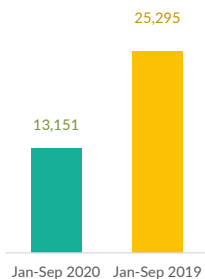

ITALY WEEKLY SNAPSHOT (15 NOV - 22 NOV 2020)

Sea arrivals*

Top 10 most common countries of origin

Daily sea arrivals last week (15 Nov - 22 Nov 2020)

Sea arrivals by gender and age, Jan - Oct 2020

Weekly sea arrivals last year

New Asylum applications, Jan-Sep 2019 vs Jan-Sep 2020

New Asylum applications by month, 2019 vs 2020

Applications are not necessarily lodged by new arrivals

First Instance RSD Decisions, Jan-Jun 2020

Total first-instance decisions (Jan-Jun 2020) **21,905**
 Total pending cases (Jan-Aug 2020) **53,923**