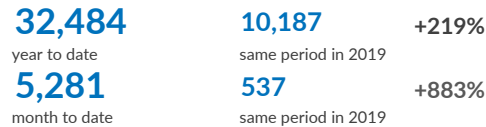

ITALY WEEKLY SNAPSHOT (15 NOV - 22 NOV 2020)

Sea arrivals*

Top 10 most common countries of origin

Daily sea arrivals last week (15 Nov - 22 Nov 2020)

Sea arrivals by gender and age, Jan - Oct 2020

Weekly sea arrivals last year

New Asylum applications, Jan-Sep 2019 vs Jan-Sep 2020

New Asylum applications by month, 2019 vs 2020

Applications are not necessarily lodged by new arrivals

First Instance RSD Decisions, Jan-Jun 2020

Total first-instance decisions (Jan-Jun 2020) **21,905**
 Total pending cases (Jan-Aug 2020) **53,923**