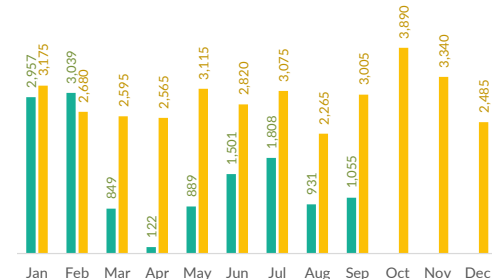

ITALY WEEKLY SNAPSHOT (15 NOV - 22 NOV 2020)

Sea arrivals*

Top 10 most common countries of origin

Daily sea arrivals last week (15 Nov - 22 Nov 2020)

Sea arrivals by gender and age, Jan - Oct 2020

Weekly sea arrivals last year

New Asylum applications, Jan-Sep 2019 vs Jan-Sep 2020

New Asylum applications by month, 2019 vs 2020

Applications are not necessarily lodged by new arrivals

First Instance RSD Decisions, Jan-Jun 2020

Total first-instance decisions (Jan-Jun 2020) **21,905**
 Total pending cases (Jan-Aug 2020) **53,923**

* The charts above are based on figures from the Italian Ministry of Interior and UNHCR estimates. All figures are provisional and subject to change. Please note that, in addition to sea arrivals, Italy also receives land arrivals and air arrivals. The present document focuses on sea arrivals only, as per official figures provided by the Italian Ministry of Interior
 ** 'Rejection' includes all cases closed, including decisions not taken on the merits, such as inadmissibility decisions and no-shows.