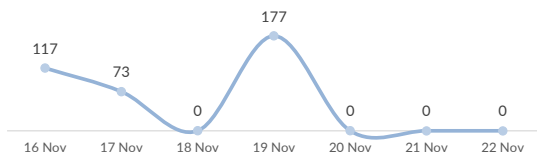

ITALY WEEKLY SNAPSHOT (15 NOV - 22 NOV 2020)

Sea arrivals*

Top 10 most common countries of origin

Daily sea arrivals last week (15 Nov - 22 Nov 2020)

Sea arrivals by gender and age, Jan - Oct 2020

Weekly sea arrivals last year

New Asylum applications, Jan-Sep 2019 vs Jan-Sep 2020

New Asylum applications by month, 2019 vs 2020

Applications are not necessarily lodged by new arrivals

First Instance RSD Decisions, Jan-Jun 2020

Total first-instance decisions (Jan-Jun 2020) **21,905**
 Total pending cases (Jan-Aug 2020) **53,923**