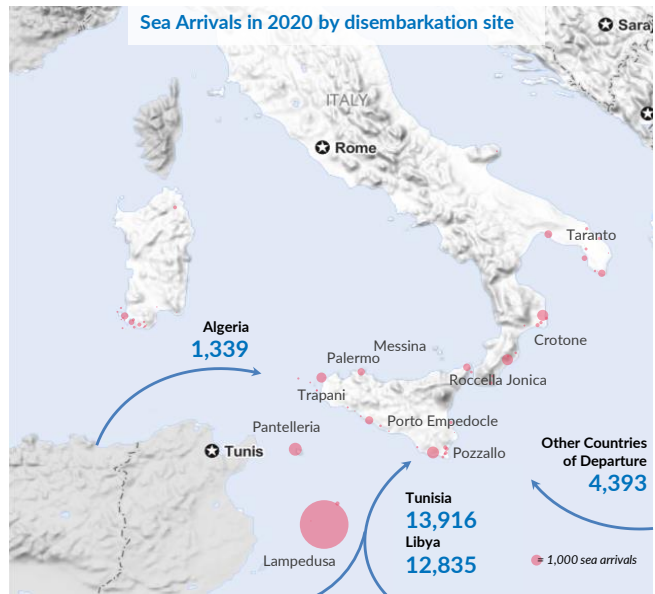

ITALY WEEKLY SNAPSHOT (15 NOV - 22 NOV 2020)

Sea arrivals*

Top 10 most common countries of origin

Daily sea arrivals last week (15 Nov - 22 Nov 2020)

Sea arrivals by gender and age, Jan - Oct 2020

Weekly sea arrivals last year

* The charts above are based on figures from the Italian Ministry of Interior and UNHCR estimates. All figures are provisional and subject to change. Please note that, in addition to sea arrivals, Italy also receives land arrivals and air arrivals. The present document focuses on sea arrivals only, as per official figures provided by the Italian Ministry of Interior
 ** 'Rejection' includes all cases closed, including decisions not taken on the merits, such as inadmissibility decisions and no-shows.