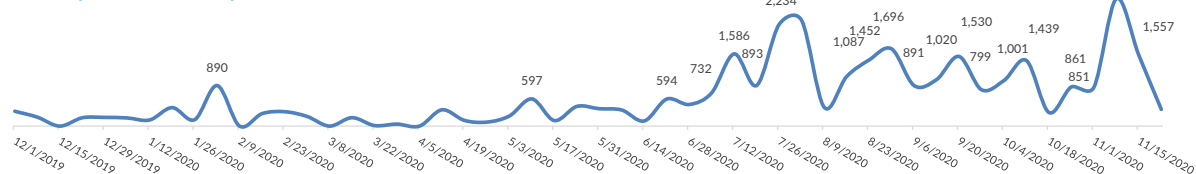

ITALY WEEKLY SNAPSHOT (15 NOV - 22 NOV 2020)

Sea arrivals*

Top 10 most common countries of origin

Daily sea arrivals last week (15 Nov - 22 Nov 2020)

Sea arrivals by gender and age, Jan - Oct 2020

Weekly sea arrivals last year

New Asylum applications, Jan-Sep 2019 vs Jan-Sep 2020

New Asylum applications by month, 2019 vs 2020

Applications are not necessarily lodged by new arrivals

First Instance RSD Decisions, Jan-Jun 2020

Total first-instance decisions (Jan-Jun 2020) **21,905**
 Total pending cases (Jan-Aug 2020) **53,923**

* The charts above are based on figures from the Italian Ministry of Interior and UNHCR estimates. All figures are provisional and subject to change. Please note that, in addition to sea arrivals, Italy also receives land arrivals and air arrivals. The present document focuses on sea arrivals only, as per official figures provided by the Italian Ministry of Interior
 ** 'Rejection' includes all cases closed, including decisions not taken on the merits, such as inadmissibility decisions and no-shows.