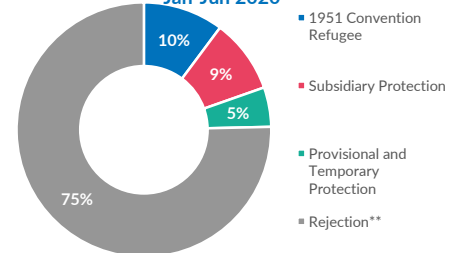

ITALY WEEKLY SNAPSHOT (15 NOV - 22 NOV 2020)

Sea arrivals*

Top 10 most common countries of origin

Daily sea arrivals last week (15 Nov - 22 Nov 2020)

Sea arrivals by gender and age, Jan - Oct 2020

Weekly sea arrivals last year

New Asylum applications, Jan-Sep 2019 vs Jan-Sep 2020

New Asylum applications by month, 2019 vs 2020

Applications are not necessarily lodged by new arrivals

First Instance RSD Decisions, Jan-Jun 2020

Total first-instance decisions (Jan-Jun 2020) **21,905**
 Total pending cases (Jan-Aug 2020) **53,923**

* The charts above are based on figures from the Italian Ministry of Interior and UNHCR estimates. All figures are provisional and subject to change. Please note that, in addition to sea arrivals, Italy also receives land arrivals and air arrivals. The present document focuses on sea arrivals only, as per official figures provided by the Italian Ministry of Interior
 ** 'Rejection' includes all cases closed, including decisions not taken on the merits, such as inadmissibility decisions and no-shows.