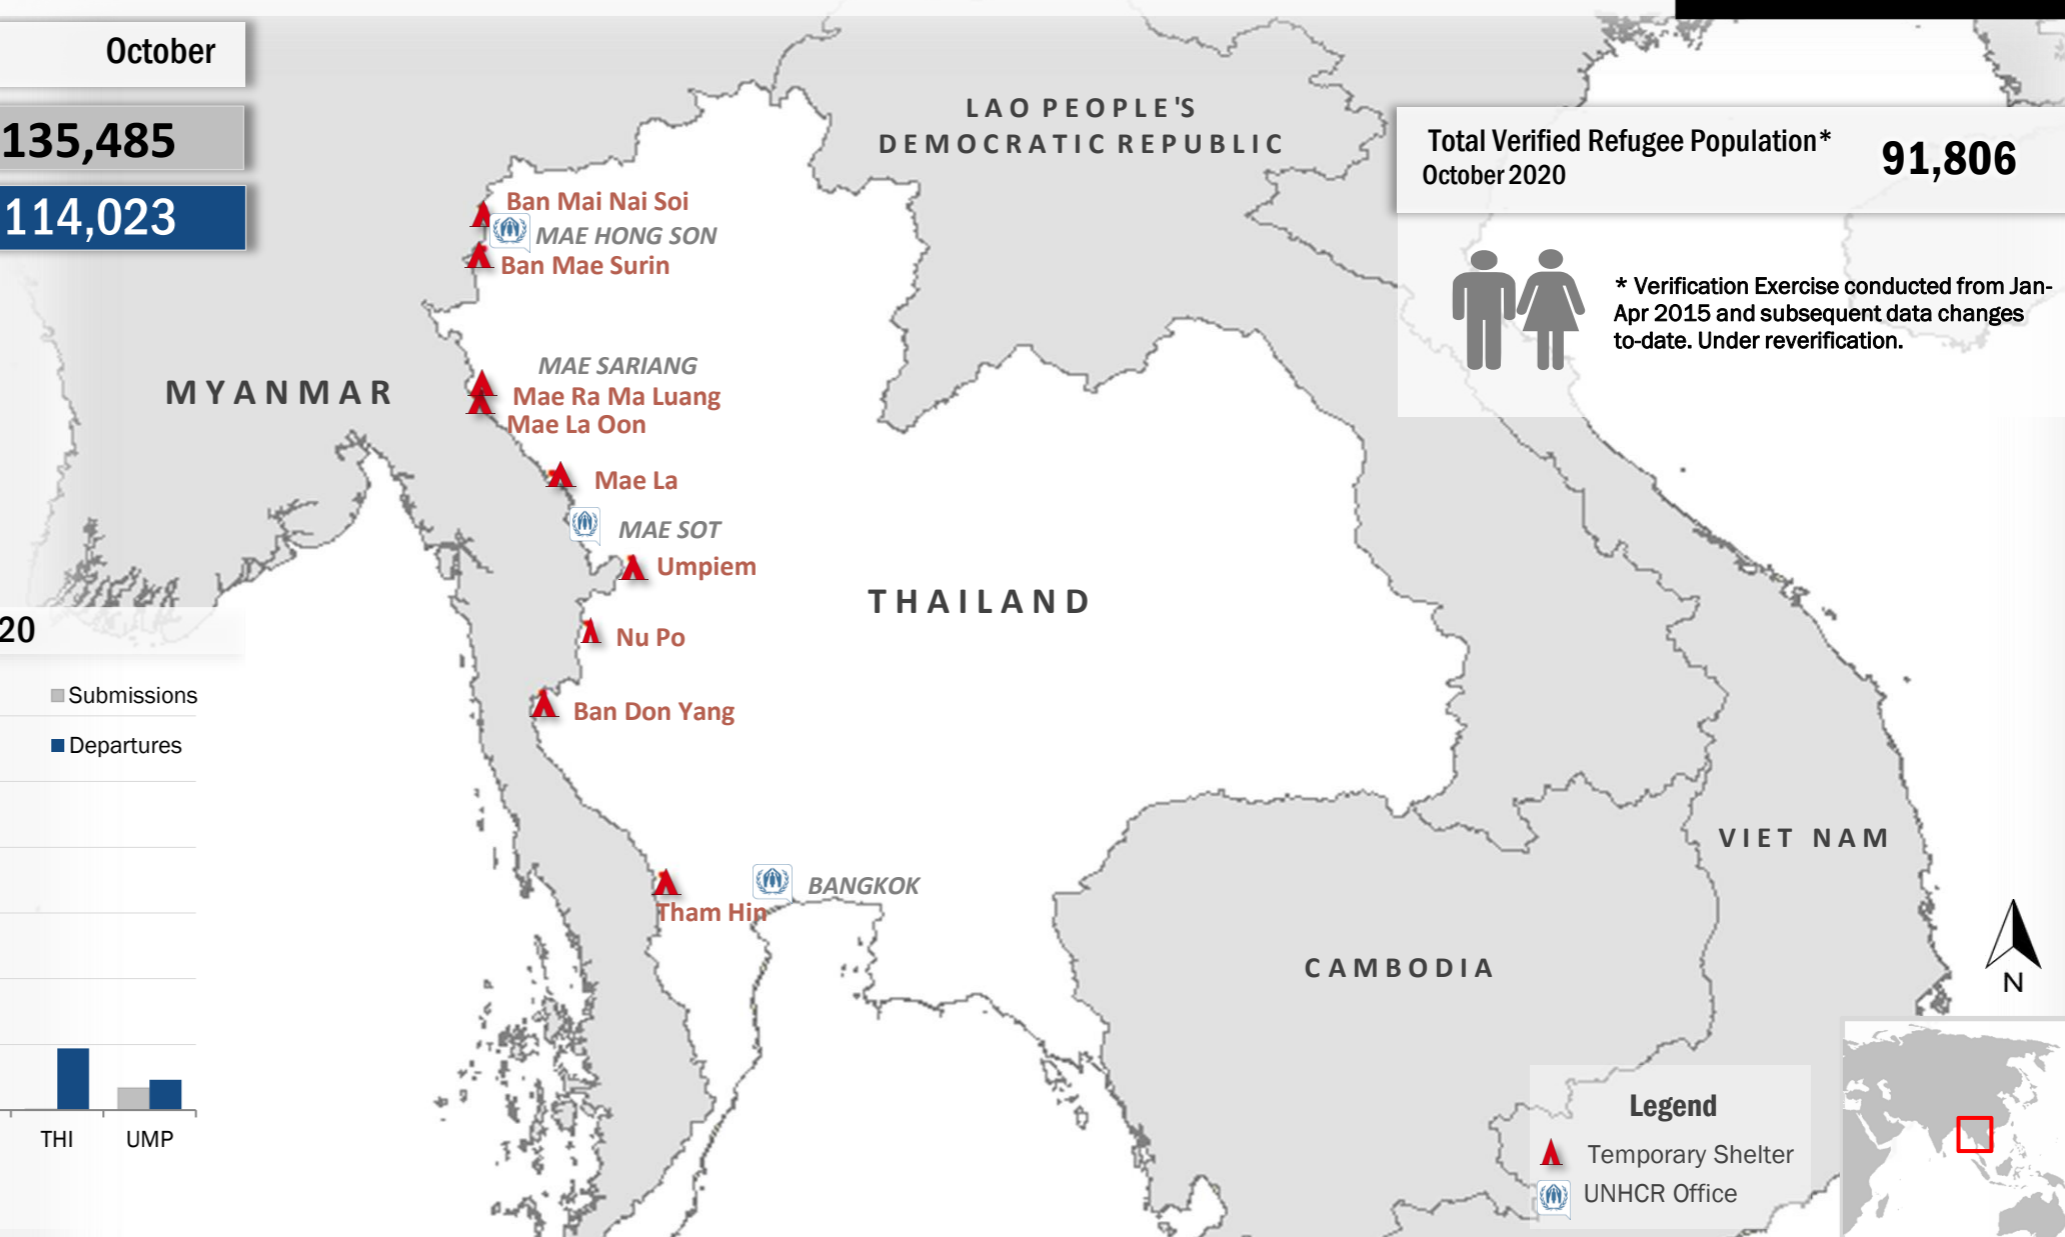

Resettlement of Myanmar Refugees from Temporary Shelters in Thailand

31 October 2020

Thailand Border Operation - Information Management Unit, Mae Sot

Resettlement Figures 2005-2020

October

Total number of submissions **135,485**

Total number of departures **114,023**

Resettlement Progress in 2020

October

Total number of submissions **133**

Total number of departures **821**

Total Verified Refugee Population* **91,806**
October 2020

* Verification Exercise conducted from Jan-Apr 2015 and subsequent data changes to-date. Under reverification.

Resettlement of Myanmar Refugees by location in 2020

Main destinations in 2020

Resettlement overview from 2005 - 2020 (in thousands)

Source: UNHCR proGres database

Main destinations from 2005-2020

For more information, visit: www.commonservice.info

Regional funding and funding for Thailand was also received through private donations from Italy, Japan, the Republic of Korea, Spain, Sweden, Thailand, and the United States of America.