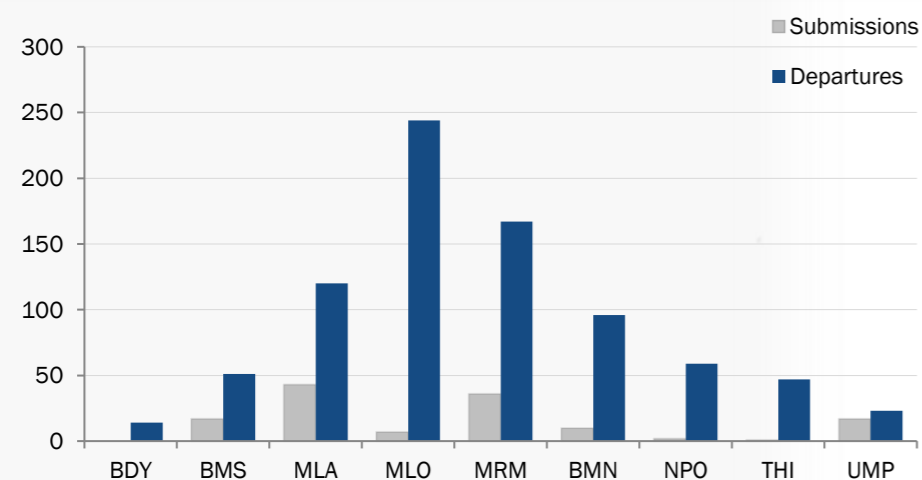

Resettlement of Myanmar Refugees from Temporary Shelters in Thailand

31 October 2020

Thailand Border Operation - Information Management Unit, Mae Sot

Resettlement Figures 2005-2020

October

Total number of submissions **135,485**

Total number of departures **114,023**

Resettlement Progress in 2020

October

Total number of submissions **133**

Total number of departures **821**

Total Verified Refugee Population* **91,806**
October 2020

* Verification Exercise conducted from Jan-Apr 2015 and subsequent data changes to-date. Under reverification.

Resettlement of Myanmar Refugees by location in 2020

Main destinations in 2020

Resettlement overview from 2005 - 2020 (in thousands)