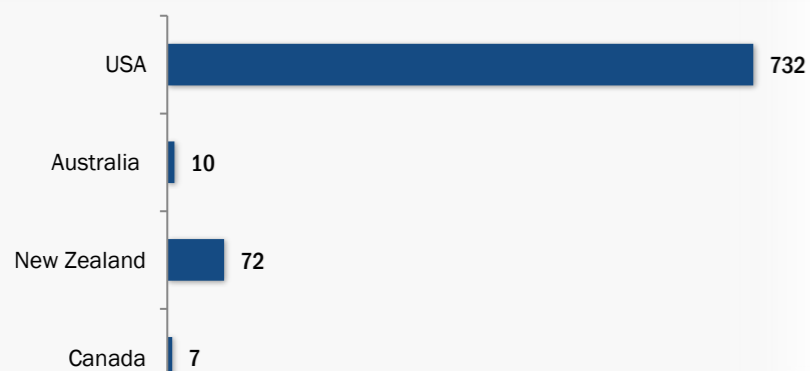

Resettlement of Myanmar Refugees from Temporary Shelters in Thailand

31 October 2020

Thailand Border Operation - Information Management Unit, Mae Sot

Resettlement Figures 2005-2020

October

Total number of submissions **135,485**

Total number of departures **114,023**

Resettlement Progress in 2020

October

Total number of submissions **133**

Total number of departures **821**

Total Verified Refugee Population* **91,806**
October 2020

* Verification Exercise conducted from Jan-Apr 2015 and subsequent data changes to-date. Under reverification.

Resettlement of Myanmar Refugees by location in 2020

Main destinations in 2020

Resettlement overview from 2005 - 2020 (in thousands)