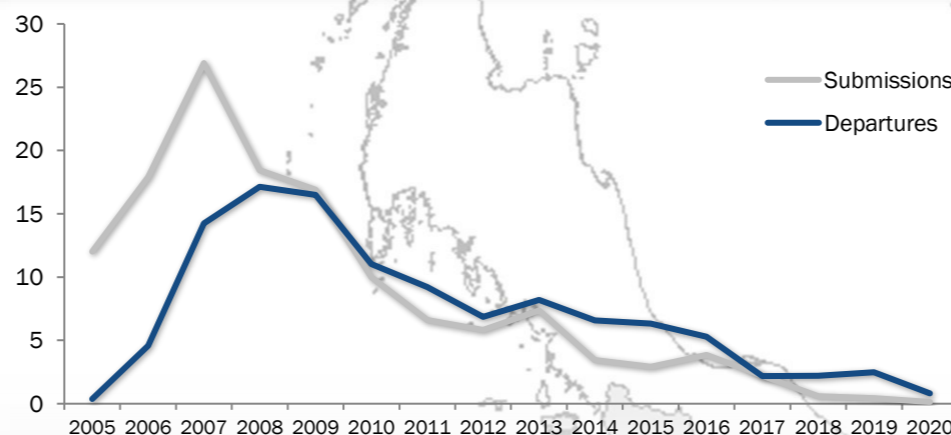

Total number of departures **114,023**

Resettlement Progress in 2020

October

Total number of submissions **133**

Total number of departures **821**

Total Verified Refugee Population* **91,806**
October 2020

* Verification Exercise conducted from Jan-Apr 2015 and subsequent data changes to-date. Under reverification.

Resettlement of Myanmar Refugees by location in 2020

Main destinations in 2020

Resettlement overview from 2005 - 2020 (in thousands)