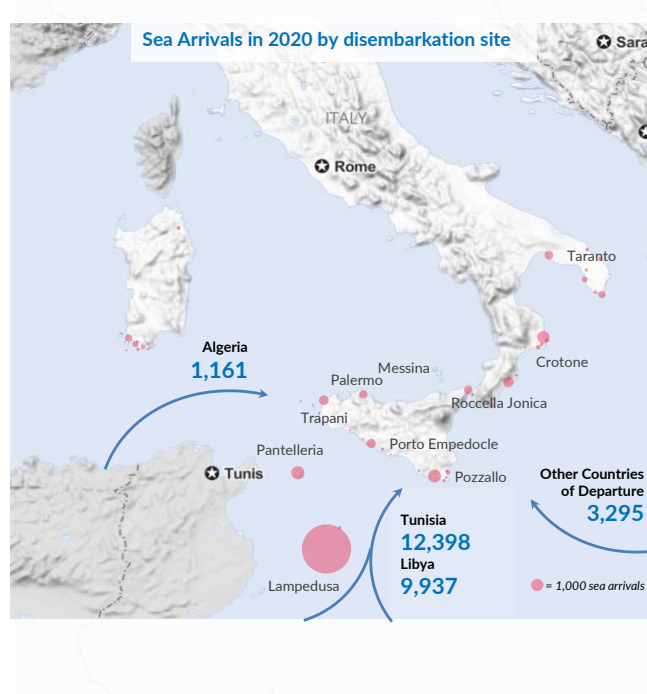

ITALY WEEKLY SNAPSHOT (18 OCT - 25 OCT 2020)

Sea arrivals*

26,791
year to date

9,407
same period in 2019

+185%

3,065
month to date

1,774
same period in 2019

+73%

Top 10 most common countries of origin

Daily sea arrivals last week (18 Oct - 25 Oct 2020)

Sea arrivals by gender and age, Jan - Sep 2020

Weekly sea arrivals last year

New Asylum applications, Jan-Aug 2019 vs Jan-Aug 2020

* The charts above are based on figures from the Italian Ministry of Interior and UNHCR estimates. All figures are provisional and subject to change. Please note that, in addition to sea arrivals, Italy also receives land arrivals and air arrivals. The present document focuses on sea arrivals only, as per official figures provided by the Italian Ministry of Interior