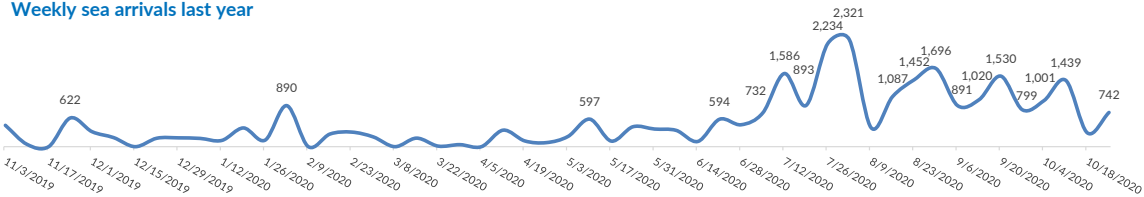

ITALY WEEKLY SNAPSHOT (18 OCT - 25 OCT 2020)

Sea arrivals*

26,791
year to date

9,407
same period in 2019

+185%

3,065
month to date

1,774
same period in 2019

+73%

Top 10 most common countries of origin

Daily sea arrivals last week (18 Oct - 25 Oct 2020)

Sea arrivals by gender and age, Jan - Sep 2020

Weekly sea arrivals last year

New Asylum applications, Jan-Aug 2019 vs Jan-Aug 2020

New Asylum applications by month, 2019 vs 2020

Applications are not necessarily lodged by new arrivals

First Instance RSD Decisions, Jan-Jun 2020

Total first-instance decisions (Jan-Jun 2020) **21,905**
 Total pending cases (Jan-Aug 2020) **53,923**