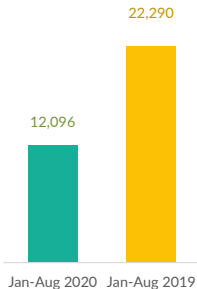

ITALY WEEKLY SNAPSHOT (18 OCT - 25 OCT 2020)

Sea arrivals*

26,791
year to date

9,407
same period in 2019

+185%

3,065
month to date

1,774
same period in 2019

+73%

Top 10 most common countries of origin

Daily sea arrivals last week (18 Oct - 25 Oct 2020)

Sea arrivals by gender and age, Jan - Sep 2020

Weekly sea arrivals last year

New Asylum applications, Jan-Aug 2019 vs Jan-Aug 2020

New Asylum applications by month, 2019 vs 2020

Applications are not necessarily lodged by new arrivals

First Instance RSD Decisions, Jan-Jun 2020

Total first-instance decisions (Jan-Jun 2020) **21,905**
 Total pending cases (Jan-Aug 2020) **53,923**