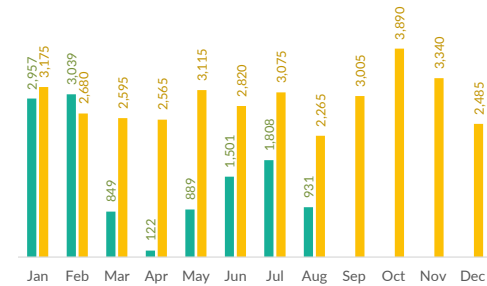

ITALY WEEKLY SNAPSHOT (18 OCT - 25 OCT 2020)

Sea arrivals*

26,791
year to date

9,407
same period in 2019

+185%

3,065
month to date

1,774
same period in 2019

+73%

Top 10 most common countries of origin

Daily sea arrivals last week (18 Oct - 25 Oct 2020)

Sea arrivals by gender and age, Jan - Sep 2020

Weekly sea arrivals last year

New Asylum applications, Jan-Aug 2019 vs Jan-Aug 2020

New Asylum applications by month, 2019 vs 2020

Applications are not necessarily lodged by new arrivals

First Instance RSD Decisions, Jan-Jun 2020

Total first-instance decisions (Jan-Jun 2020) **21,905**
 Total pending cases (Jan-Aug 2020) **53,923**