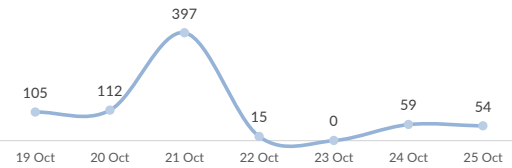

ITALY WEEKLY SNAPSHOT (18 OCT - 25 OCT 2020)

Sea arrivals*

26,791
year to date

9,407
same period in 2019

+185%

3,065
month to date

1,774
same period in 2019

+73%

Top 10 most common countries of origin

Daily sea arrivals last week (18 Oct - 25 Oct 2020)

Sea arrivals by gender and age, Jan - Sep 2020

Weekly sea arrivals last year

New Asylum applications, Jan-Aug 2019 vs Jan-Aug 2020

New Asylum applications by month, 2019 vs 2020

Applications are not necessarily lodged by new arrivals

First Instance RSD Decisions, Jan-Jun 2020

Total first-instance decisions (Jan-Jun 2020) **21,905**
 Total pending cases (Jan-Aug 2020) **53,923**