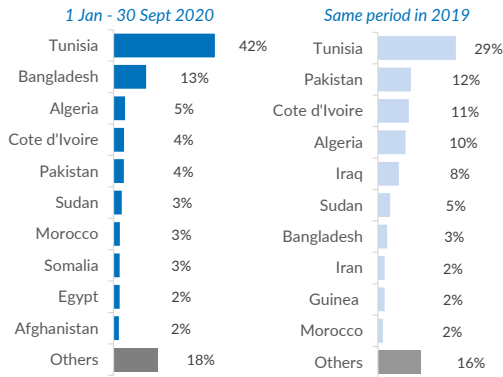

ITALY WEEKLY SNAPSHOT (18 OCT - 25 OCT 2020)

Sea arrivals*

26,791
year to date

9,407
same period in 2019

+185%

3,065
month to date

1,774
same period in 2019

+73%

Top 10 most common countries of origin

Daily sea arrivals last week (18 Oct - 25 Oct 2020)

Sea arrivals by gender and age, Jan - Sep 2020

Weekly sea arrivals last year

New Asylum applications, Jan-Aug 2019 vs Jan-Aug 2020