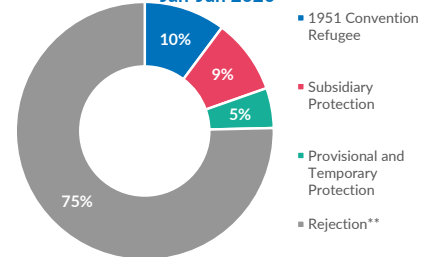

ITALY WEEKLY SNAPSHOT (18 OCT - 25 OCT 2020)

Sea arrivals*

26,791
year to date

9,407
same period in 2019

+185%

3,065
month to date

1,774
same period in 2019

+73%

Top 10 most common countries of origin

Daily sea arrivals last week (18 Oct - 25 Oct 2020)

Sea arrivals by gender and age, Jan - Sep 2020

Weekly sea arrivals last year

New Asylum applications, Jan-Aug 2019 vs Jan-Aug 2020

New Asylum applications by month, 2019 vs 2020

Applications are not necessarily lodged by new arrivals

First Instance RSD Decisions, Jan-Jun 2020

Total first-instance decisions (Jan-Jun 2020) **21,905**
 Total pending cases (Jan-Aug 2020) **53,923**