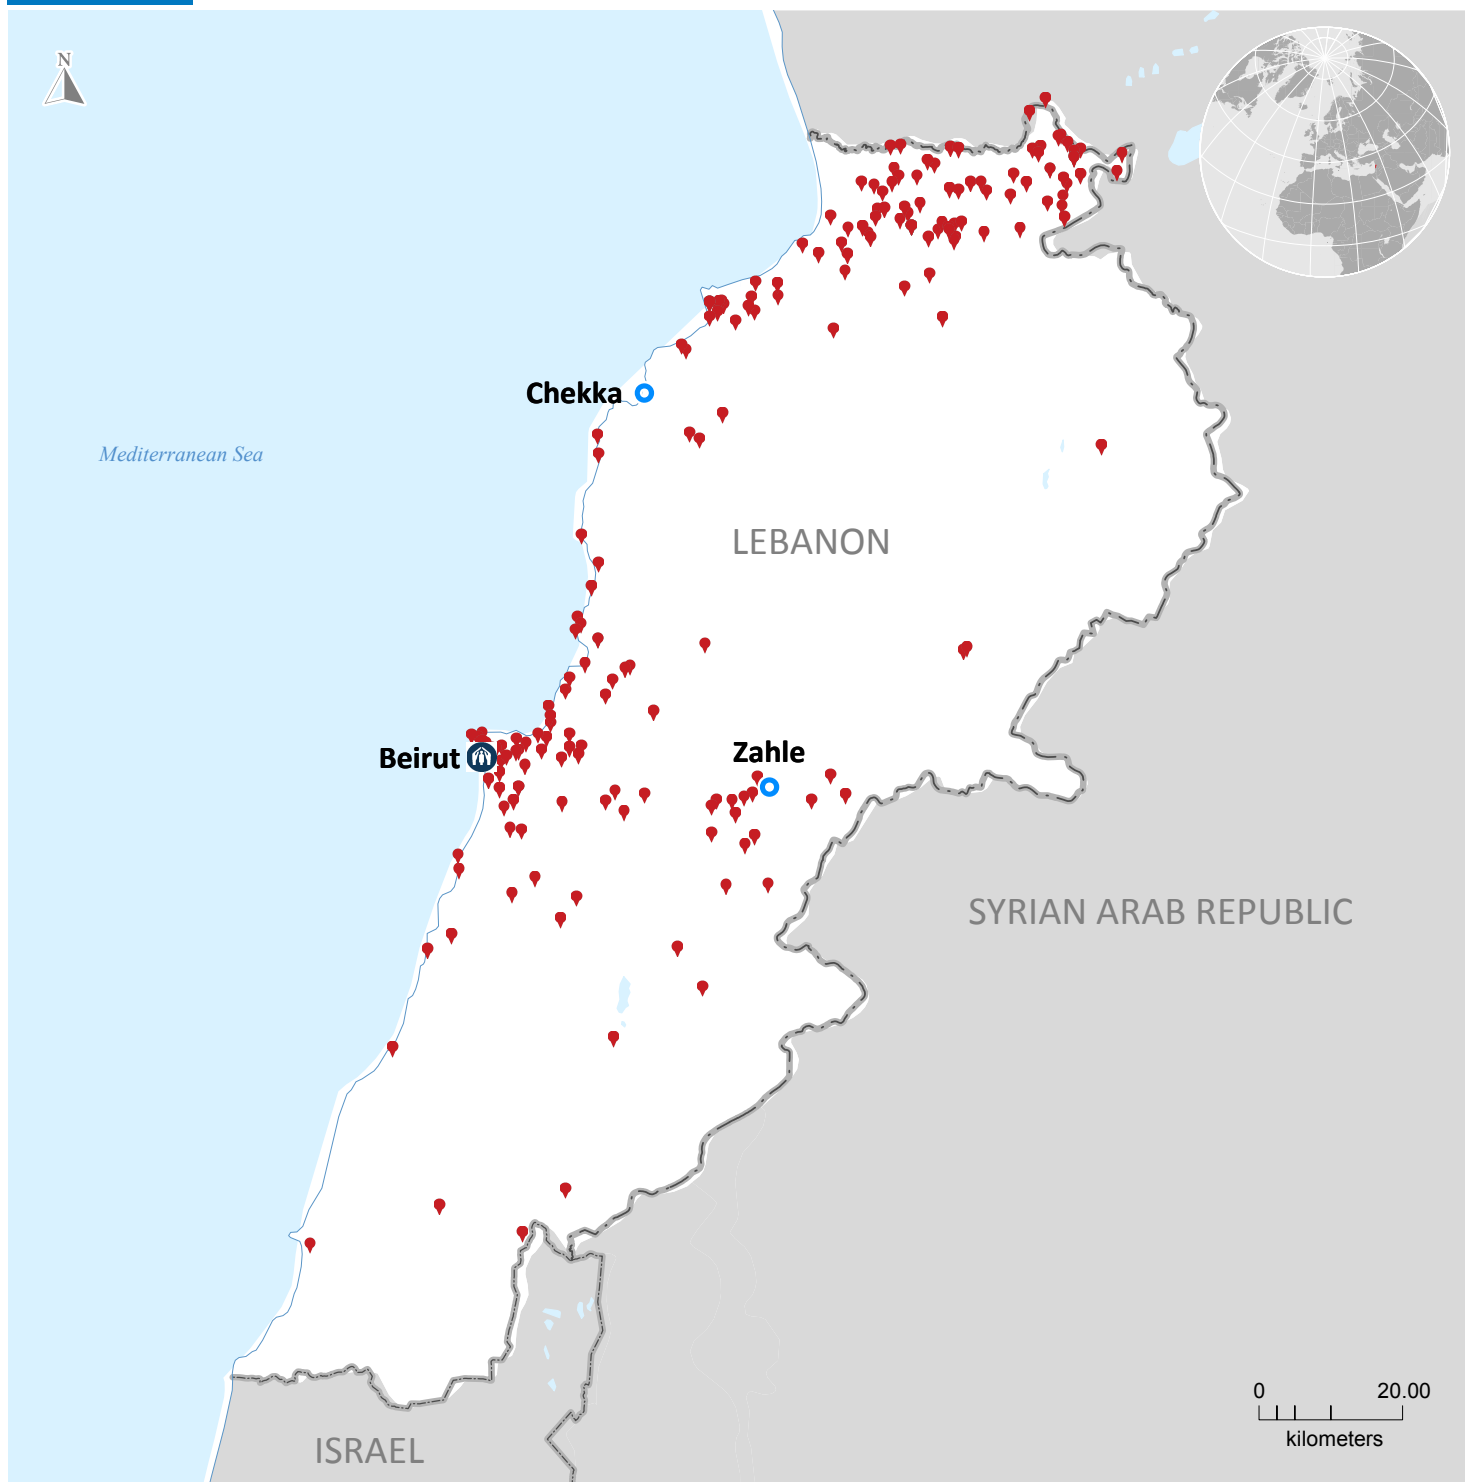

Lebanon

February 2014

UNHCR Country Office /
National Office / Liaison Office

UNHCR Field Office

Refugee location

International boundary

Printing date: 26 March 2014

Sources: UNHCR - UNJLC - UNSDI-T

Feedback: mapping@unhcr.org

Filename: LBN_InsetMap.WOR

The boundaries and names shown and the designations used on this map do not imply official endorsement or acceptance by the United Nations.