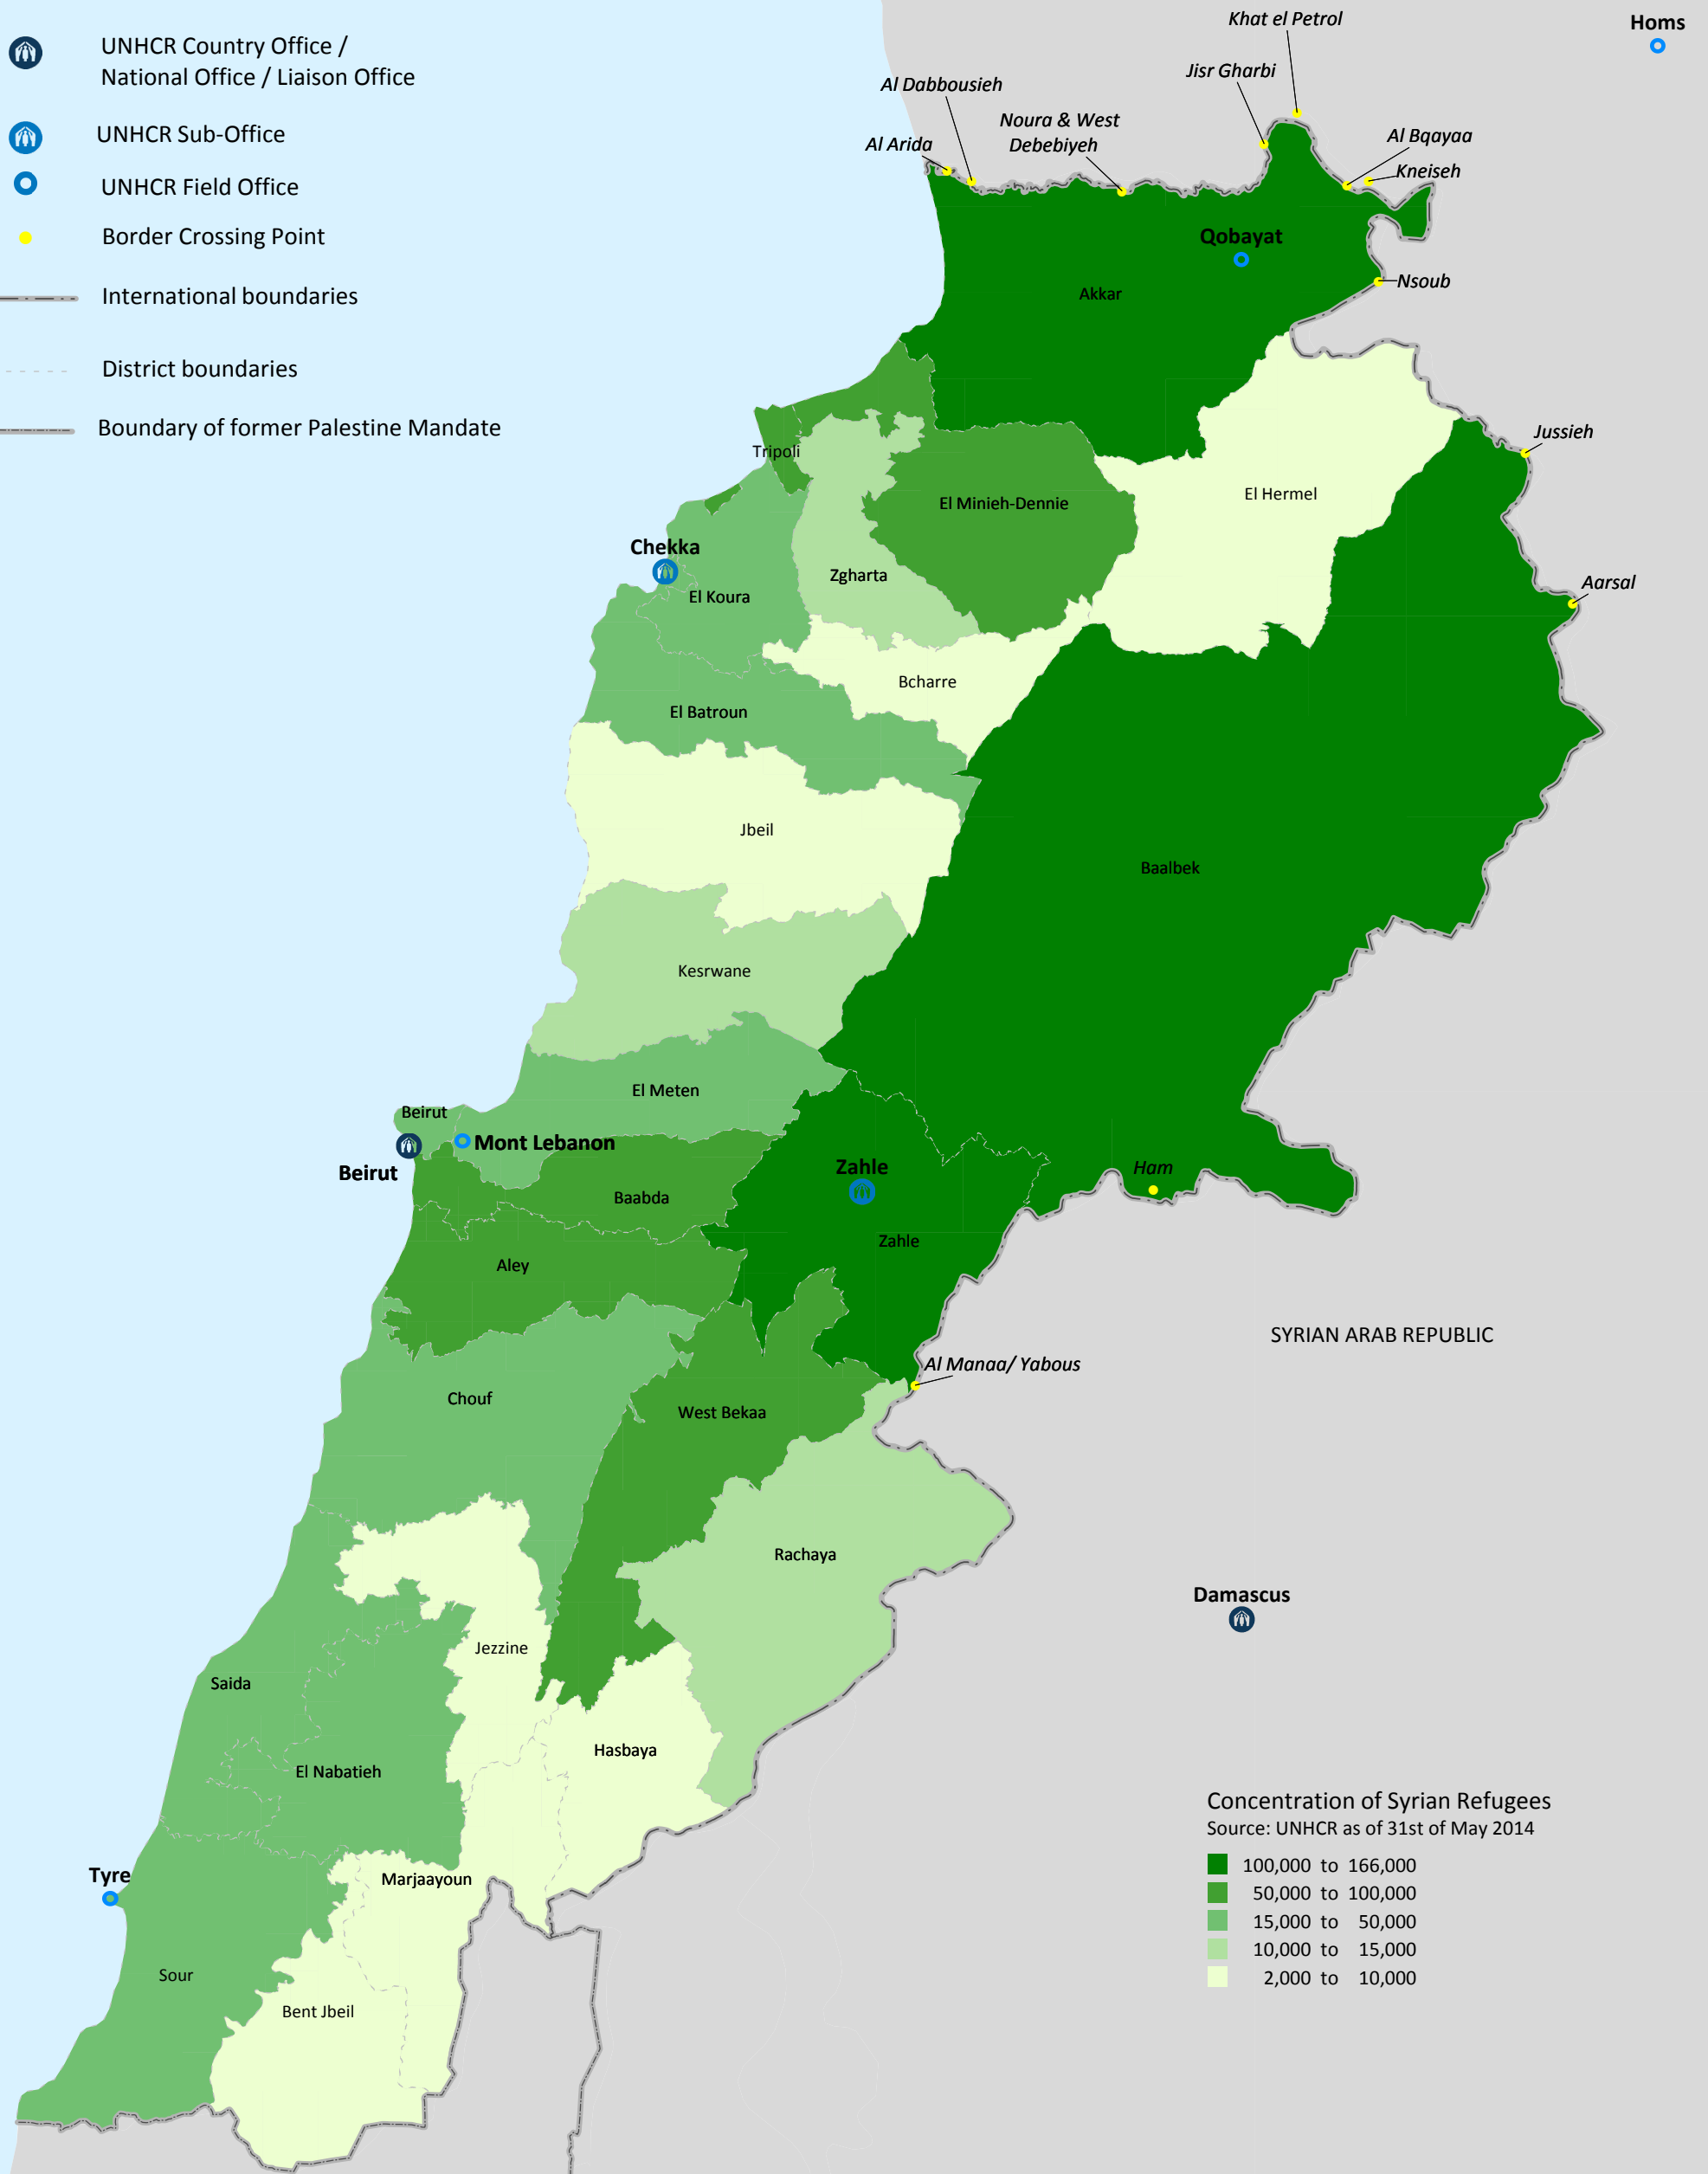

 UNHCR Country Office / National Office / Liaison Office

 UNHCR Sub-Office

 UNHCR Field Office

 Border Crossing Point

 International boundaries

 District boundaries

 Boundary of former Palestine Mandate

Concentration of Syrian Refugees
Source: UNHCR as of 31st of May 2014

-  100,000 to 166,000
-  50,000 to 100,000
-  15,000 to 50,000
-  10,000 to 15,000
-  2,000 to 10,000