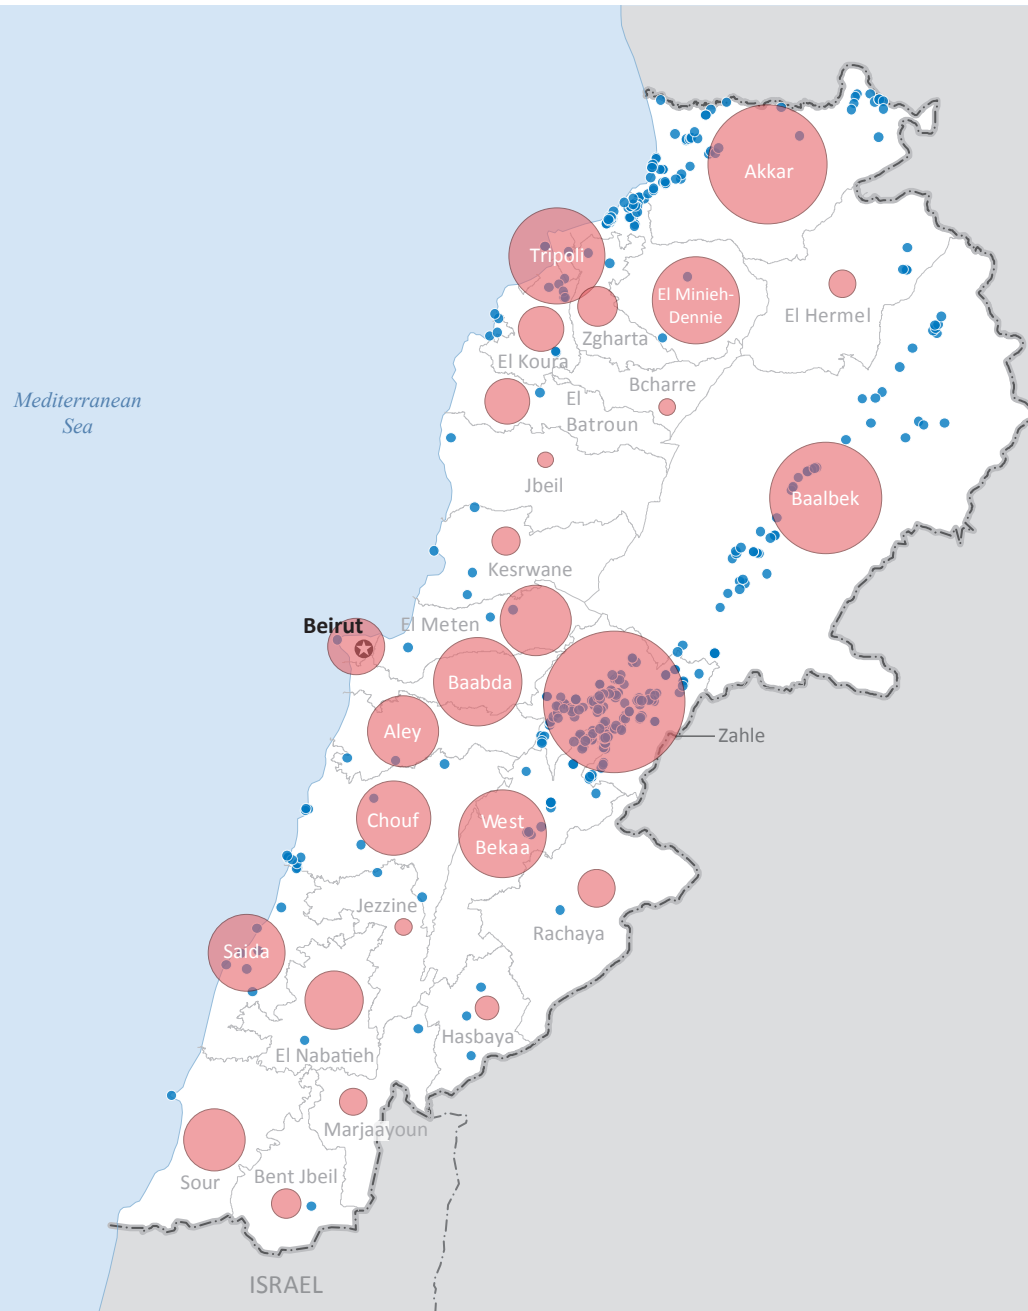

LEBANON: Syrian Refugee Situation

as of 15 Dec 2013

768,858 Syrian refugees
registered and awaiting registration¹

SYRIAN ARAB
REPUBLIC

ISRAEL

● Refugee tented settlements

Number of refugee
per district¹

Creation date: 03 Jan 2014

Sources: UNCS, CDR, ¹UNHCR

Feedback: mapping@unhcr.org

Filename: lbn_140103

The boundaries and names shown and the designations used on this map do not imply official endorsement or acceptance by the United Nations.