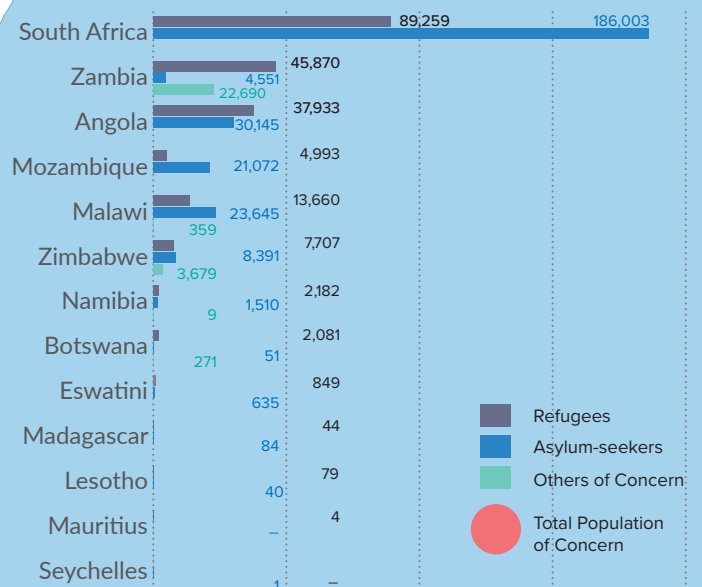

**529,156** People of Concern

- 276,128** Asylum-seekers
- 204,661** Refugees
- 27,008** Others of Concern
- 15,128** IDPs\*
- 6,231** Refugee returnees\*

\*Only in Mozambique

Persons of Concern  
breakdown by country of asylum | mid-2018

★ Capital city — International Boundary - - Undetermined Boundary/Administrative Line

The boundaries and names shown and the designations used on this map do not imply official endorsement or acceptance by the United Nations.

100 km