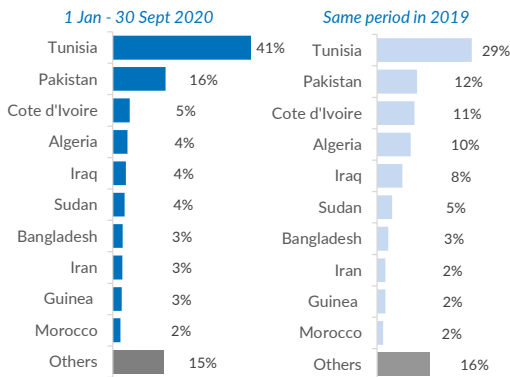

ITALY WEEKLY SNAPSHOT (04 OCT - 11 OCT 2020)

Sea arrivals*

25,693	7,939	+224%
year to date	same period in 2019	
1,967	306	+543%
month to date	same period in 2019	

Top 10 most common countries of origin

Daily sea arrivals last week (04 Oct - 11 Oct 2020)

Sea arrivals by gender and age, Jan - Sep 2020

Weekly sea arrivals last year

Asylum applications, Jan - Jun 2019 vs Jan - Jun 2020

Asylum applications by month, 2019 vs 2020

Applications are not necessarily lodged by new arrivals