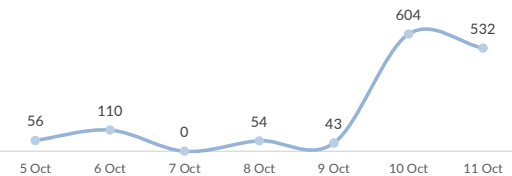

ITALY WEEKLY SNAPSHOT (04 OCT - 11 OCT 2020)

Sea arrivals*

25,693	7,939	+224%
year to date	same period in 2019	
1,967	306	+543%
month to date	same period in 2019	

Top 10 most common countries of origin

Daily sea arrivals last week (04 Oct - 11 Oct 2020)

Sea arrivals by gender and age, Jan - Sep 2020

Weekly sea arrivals last year

Asylum applications, Jan - Jun 2019 vs Jan - Jun 2020

Asylum applications by month, 2019 vs 2020

Applications are not necessarily lodged by new arrivals

RSD Decisions, Jan-Jun 2020

Total decisions (Jan-Jun 2020) **21,905**
 Pending cases (Jan-Jun 2020) **57,121**

*The charts above are based on figures from the Italian Ministry of Interior and UNHCR estimates. All figures are provisional and subject to change
 *Please note that, in addition to sea arrivals, Italy also receives land arrivals and air arrivals. The present document focuses on sea arrivals only, as per official figures provided by the Italian Ministry of Interior