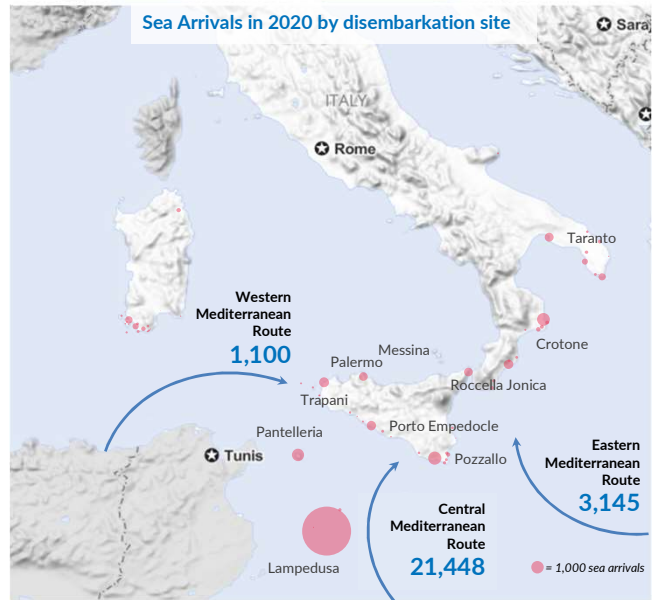

ITALY WEEKLY SNAPSHOT (04 OCT - 11 OCT 2020)

Sea arrivals*

25,693	7,939	+224%
year to date	same period in 2019	
1,967	306	+543%
month to date	same period in 2019	

Top 10 most common countries of origin

Daily sea arrivals last week (04 Oct - 11 Oct 2020)

RSD Decisions, Jan-Jun 2020

Total decisions (Jan-Jun 2020) **21,905**
 Pending cases (Jan-Jun 2020) **57,121**

*The charts above are based on figures from the Italian Ministry of Interior and UNHCR estimates. All figures are provisional and subject to change
 *Please note that, in addition to sea arrivals, Italy also receives land arrivals and air arrivals. The present document focuses on sea arrivals only, as per official figures provided by the Italian Ministry of Interior