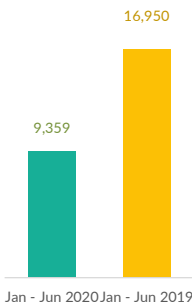

ITALY WEEKLY SNAPSHOT (04 OCT - 11 OCT 2020)

Sea arrivals*

25,693	7,939	+224%
year to date	same period in 2019	
1,967	306	+543%
month to date	same period in 2019	

Top 10 most common countries of origin

Daily sea arrivals last week (04 Oct - 11 Oct 2020)

Sea arrivals by gender and age, Jan - Sep 2020

Weekly sea arrivals last year

Asylum applications, Jan - Jun 2019 vs Jan - Jun 2020

Asylum applications by month, 2019 vs 2020

Applications are not necessarily lodged by new arrivals

RSD Decisions, Jan-Jun 2020

Total decisions (Jan-Jun 2020) **21,905**
 Pending cases (Jan-Jun 2020) **57,121**

*The charts above are based on figures from the Italian Ministry of Interior and UNHCR estimates. All figures are provisional and subject to change
 *Please note that, in addition to sea arrivals, Italy also receives land arrivals and air arrivals. The present document focuses on sea arrivals only, as per official figures provided by the Italian Ministry of Interior