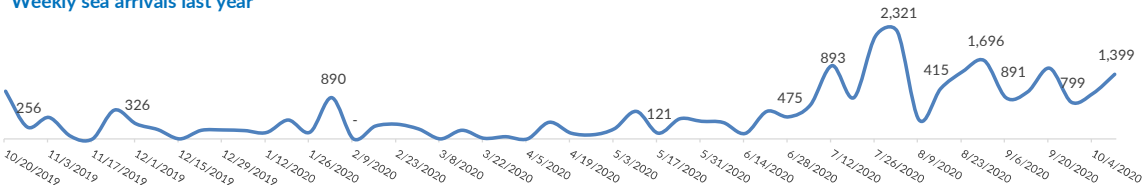

ITALY WEEKLY SNAPSHOT (04 OCT - 11 OCT 2020)

Sea arrivals*

25,693	7,939	+224%
year to date	same period in 2019	
1,967	306	+543%
month to date	same period in 2019	

Top 10 most common countries of origin

Daily sea arrivals last week (04 Oct - 11 Oct 2020)

Sea arrivals by gender and age, Jan - Sep 2020

Weekly sea arrivals last year

Asylum applications, Jan - Jun 2019 vs Jan - Jun 2020

Asylum applications by month, 2019 vs 2020

Applications are not necessarily lodged by new arrivals