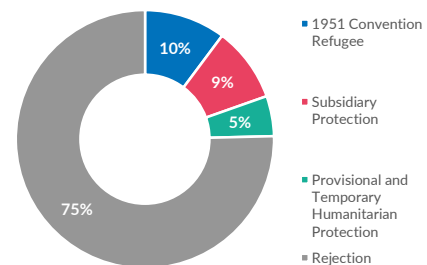

ITALY WEEKLY SNAPSHOT (04 OCT - 11 OCT 2020)

Sea arrivals*

25,693	7,939	+224%
year to date	same period in 2019	
1,967	306	+543%
month to date	same period in 2019	

Top 10 most common countries of origin

Daily sea arrivals last week (04 Oct - 11 Oct 2020)

Sea arrivals by gender and age, Jan - Sep 2020

Weekly sea arrivals last year

Asylum applications, Jan - Jun 2019 vs Jan - Jun 2020

Asylum applications by month, 2019 vs 2020

Applications are not necessarily lodged by new arrivals

RSD Decisions, Jan-Jun 2020

Total decisions (Jan-Jun 2020) **21,905**
 Pending cases (Jan-Jun 2020) **57,121**

*The charts above are based on figures from the Italian Ministry of Interior and UNHCR estimates. All figures are provisional and subject to change
 *Please note that, in addition to sea arrivals, Italy also receives land arrivals and air arrivals. The present document focuses on sea arrivals only, as per official figures provided by the Italian Ministry of Interior