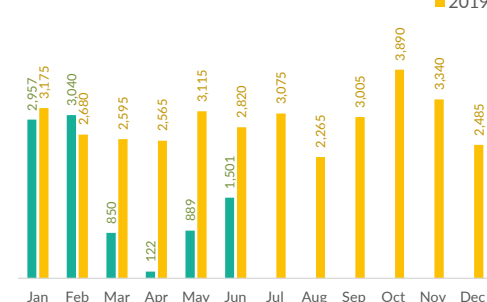

ITALY WEEKLY SNAPSHOT (04 OCT - 11 OCT 2020)

Sea arrivals*

25,693	7,939	+224%
year to date	same period in 2019	
1,967	306	+543%
month to date	same period in 2019	

Top 10 most common countries of origin

Daily sea arrivals last week (04 Oct - 11 Oct 2020)

Sea arrivals by gender and age, Jan - Sep 2020

Weekly sea arrivals last year

Asylum applications, Jan - Jun 2019 vs Jan - Jun 2020

Asylum applications by month, 2019 vs 2020

Applications are not necessarily lodged by new arrivals

RSD Decisions, Jan-Jun 2020

Total decisions (Jan-Jun 2020) **21,905**
 Pending cases (Jan-Jun 2020) **57,121**

*The charts above are based on figures from the Italian Ministry of Interior and UNHCR estimates. All figures are provisional and subject to change
 *Please note that, in addition to sea arrivals, Italy also receives land arrivals and air arrivals. The present document focuses on sea arrivals only, as per official figures provided by the Italian Ministry of Interior