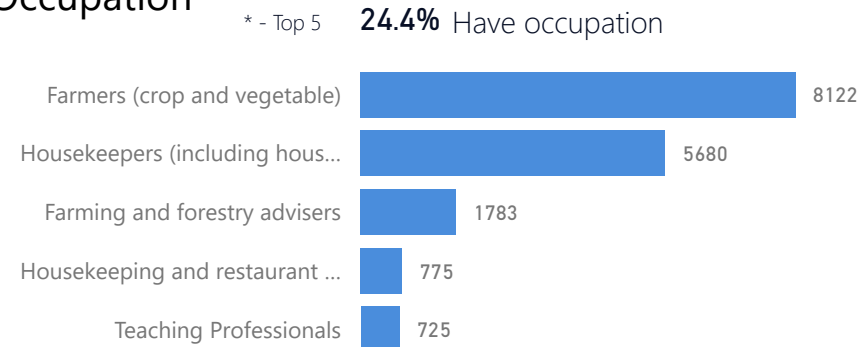

0

Women and Children

86%

200,184

Female

53%

122,329

Elderly

2%

5,554

Youth 15-24

22%

51,022

Zones

Level3	HHs	Individuals
Zone 3	11,250	55,333
Zone 2	8,421	50,499
Zone 5	9,598	50,432
Zone 1	7,403	44,063
Zone 4	6,068	32,406

Age & Gender Breakdown

Country of Origin	Total
South Sudan	232,638
Sudan	92
Democratic Republic of the Congo	2
Congo, Republic of the	1

New Registration by Month

Occupation

Specific Needs - Top 7