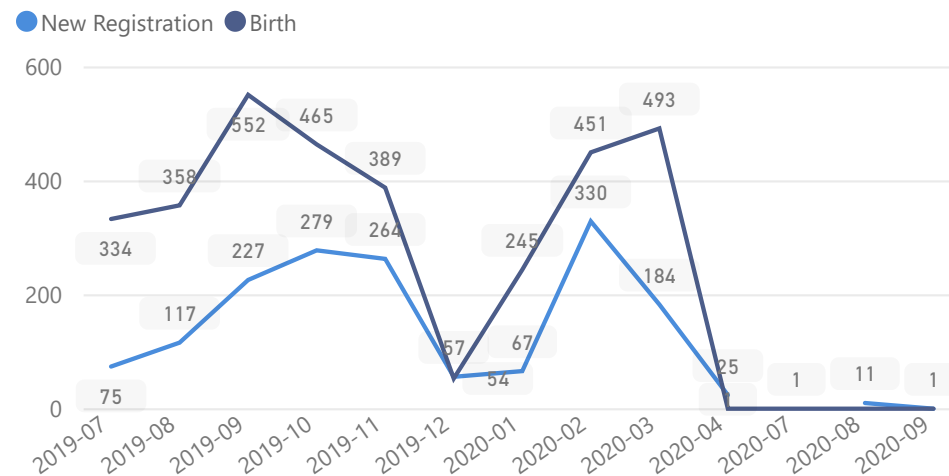

Uganda - Refugee Statistics September 2020 - Bidibidi

Total Population

232,733

Total Refugees

232,733

Total Households

42,740

Total Asylum-Seekers

0

Women and Children

86%

200,184

Female

53%

122,329

Elderly

2%

5,554

Youth 15-24

22%

51,022

Zones

Level3	HHs	Individuals
Zone 3	11,250	55,333
Zone 2	8,421	50,499
Zone 5	9,598	50,432
Zone 1	7,403	44,063
Zone 4	6,068	32,406

Age & Gender Breakdown

Country of Origin	Total
South Sudan	232,638
Sudan	92
Democratic Republic of the Congo	2
Congo, Republic of the	1

New Registration by Month

Occupation

Specific Needs - Top 7