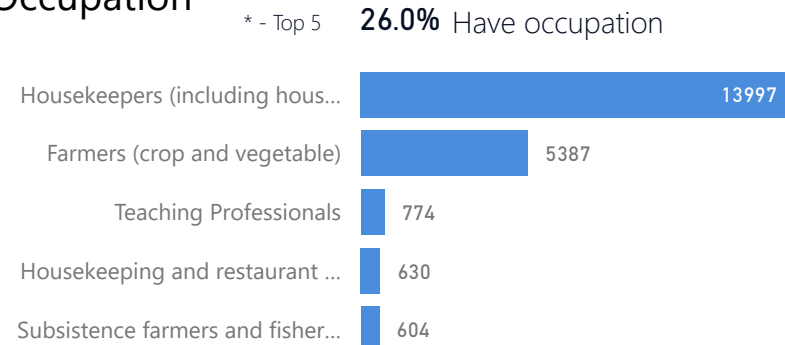

Age & Gender Breakdown

Country of Origin	Total
South Sudan	214,257
Sudan	225
Eritrea	5
Ethiopia	4
Burundi	3
Democratic Republic of the Congo	3
Rwanda	2

New Registration by Month

Occupation

* Age is between 18 - 59 years for Occupation

Specific Needs - Top 7