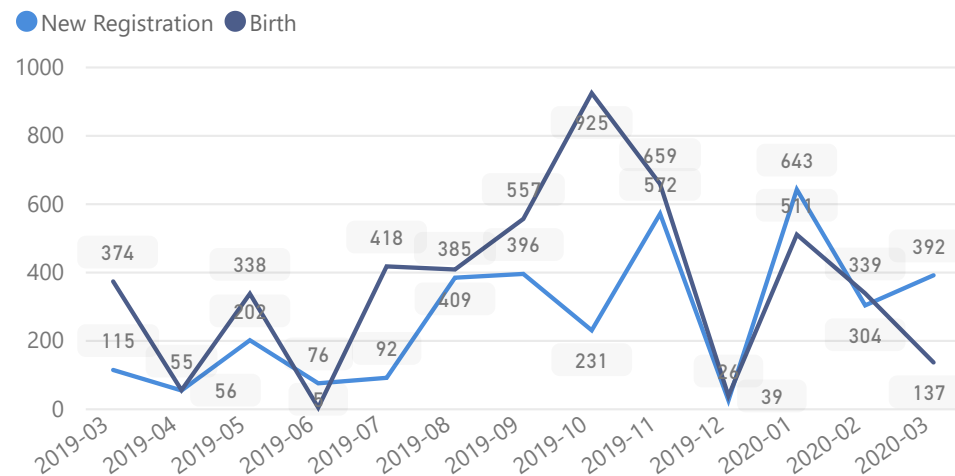

Uganda - Refugee Statistics September 2020 - Adjumani

Total Population

214,500

Total Refugees

214,424

Total Households

33,230

Total Asylum-Seekers

76

Women and Children

85%

182,911

Female

53%

114,715

Elderly

3%

7,252

Youth 15-24

25%

54,261

Zones

Level3	HHs	Individuals
Nyumanzi	5,308	40,854
Pagrinya	6,503	36,791
Ayilo I	3,241	26,133
Maaji II	3,046	17,283
Maaji III	2,916	15,960
Ayilo II	2,162	14,591
Boroli I	1,682	10,106
Agojo	1,773	7,350
Mirieyi	968	7,203
Baratuku	1,030	7,083
Alere	918	6,824
Olua I	696	5,351
Boroli II	892	5,121
Mungula I	720	5,028
Olua II	569	4,215
Mungula II	292	1,588
Oliji	237	1,477
Elema	193	992
Maaji I	83	549
	1	1

Age & Gender Breakdown

Country of Origin	Total
South Sudan	214,257
Sudan	225
Eritrea	5
Ethiopia	4
Burundi	3
Democratic Republic of the Congo	3
Rwanda	2

New Registration by Month

Occupation

* Age is between 18 - 59 years for Occupation