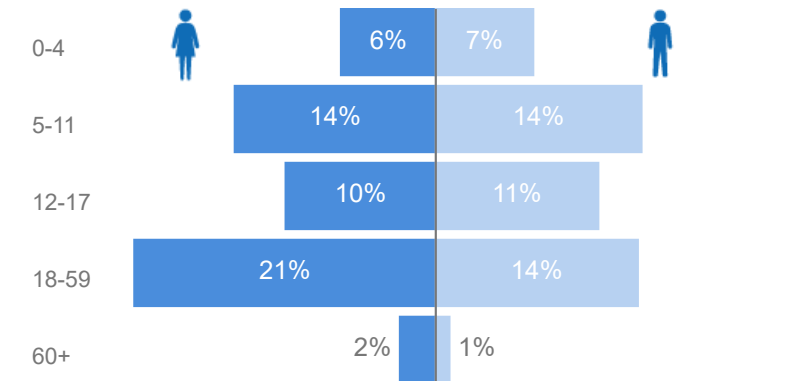

76

Women and Children

85%

182,911

Female

53%

114,715

Elderly

3%

7,252

Youth 15-24

25%

54,261

Zones

Level3	HHs	Individuals
Nyumanzi	5,308	40,854
Pagrinya	6,503	36,791
Ayilo I	3,241	26,133
Maaji II	3,046	17,283
Maaji III	2,916	15,960
Ayilo II	2,162	14,591
Boroli I	1,682	10,106
Agojo	1,773	7,350
Mirieyi	968	7,203
Baratuku	1,030	7,083
Alere	918	6,824
Olua I	696	5,351
Boroli II	892	5,121
Mungula I	720	5,028
Olua II	569	4,215
Mungula II	292	1,588
Oliji	237	1,477
Elema	193	992
Maaji I	83	549
	1	1

Age & Gender Breakdown

Country of Origin	Total
South Sudan	214,257
Sudan	225
Eritrea	5
Ethiopia	4
Burundi	3
Democratic Republic of the Congo	3
Rwanda	2

New Registration by Month

Occupation

* Age is between 18 - 59 years for Occupation