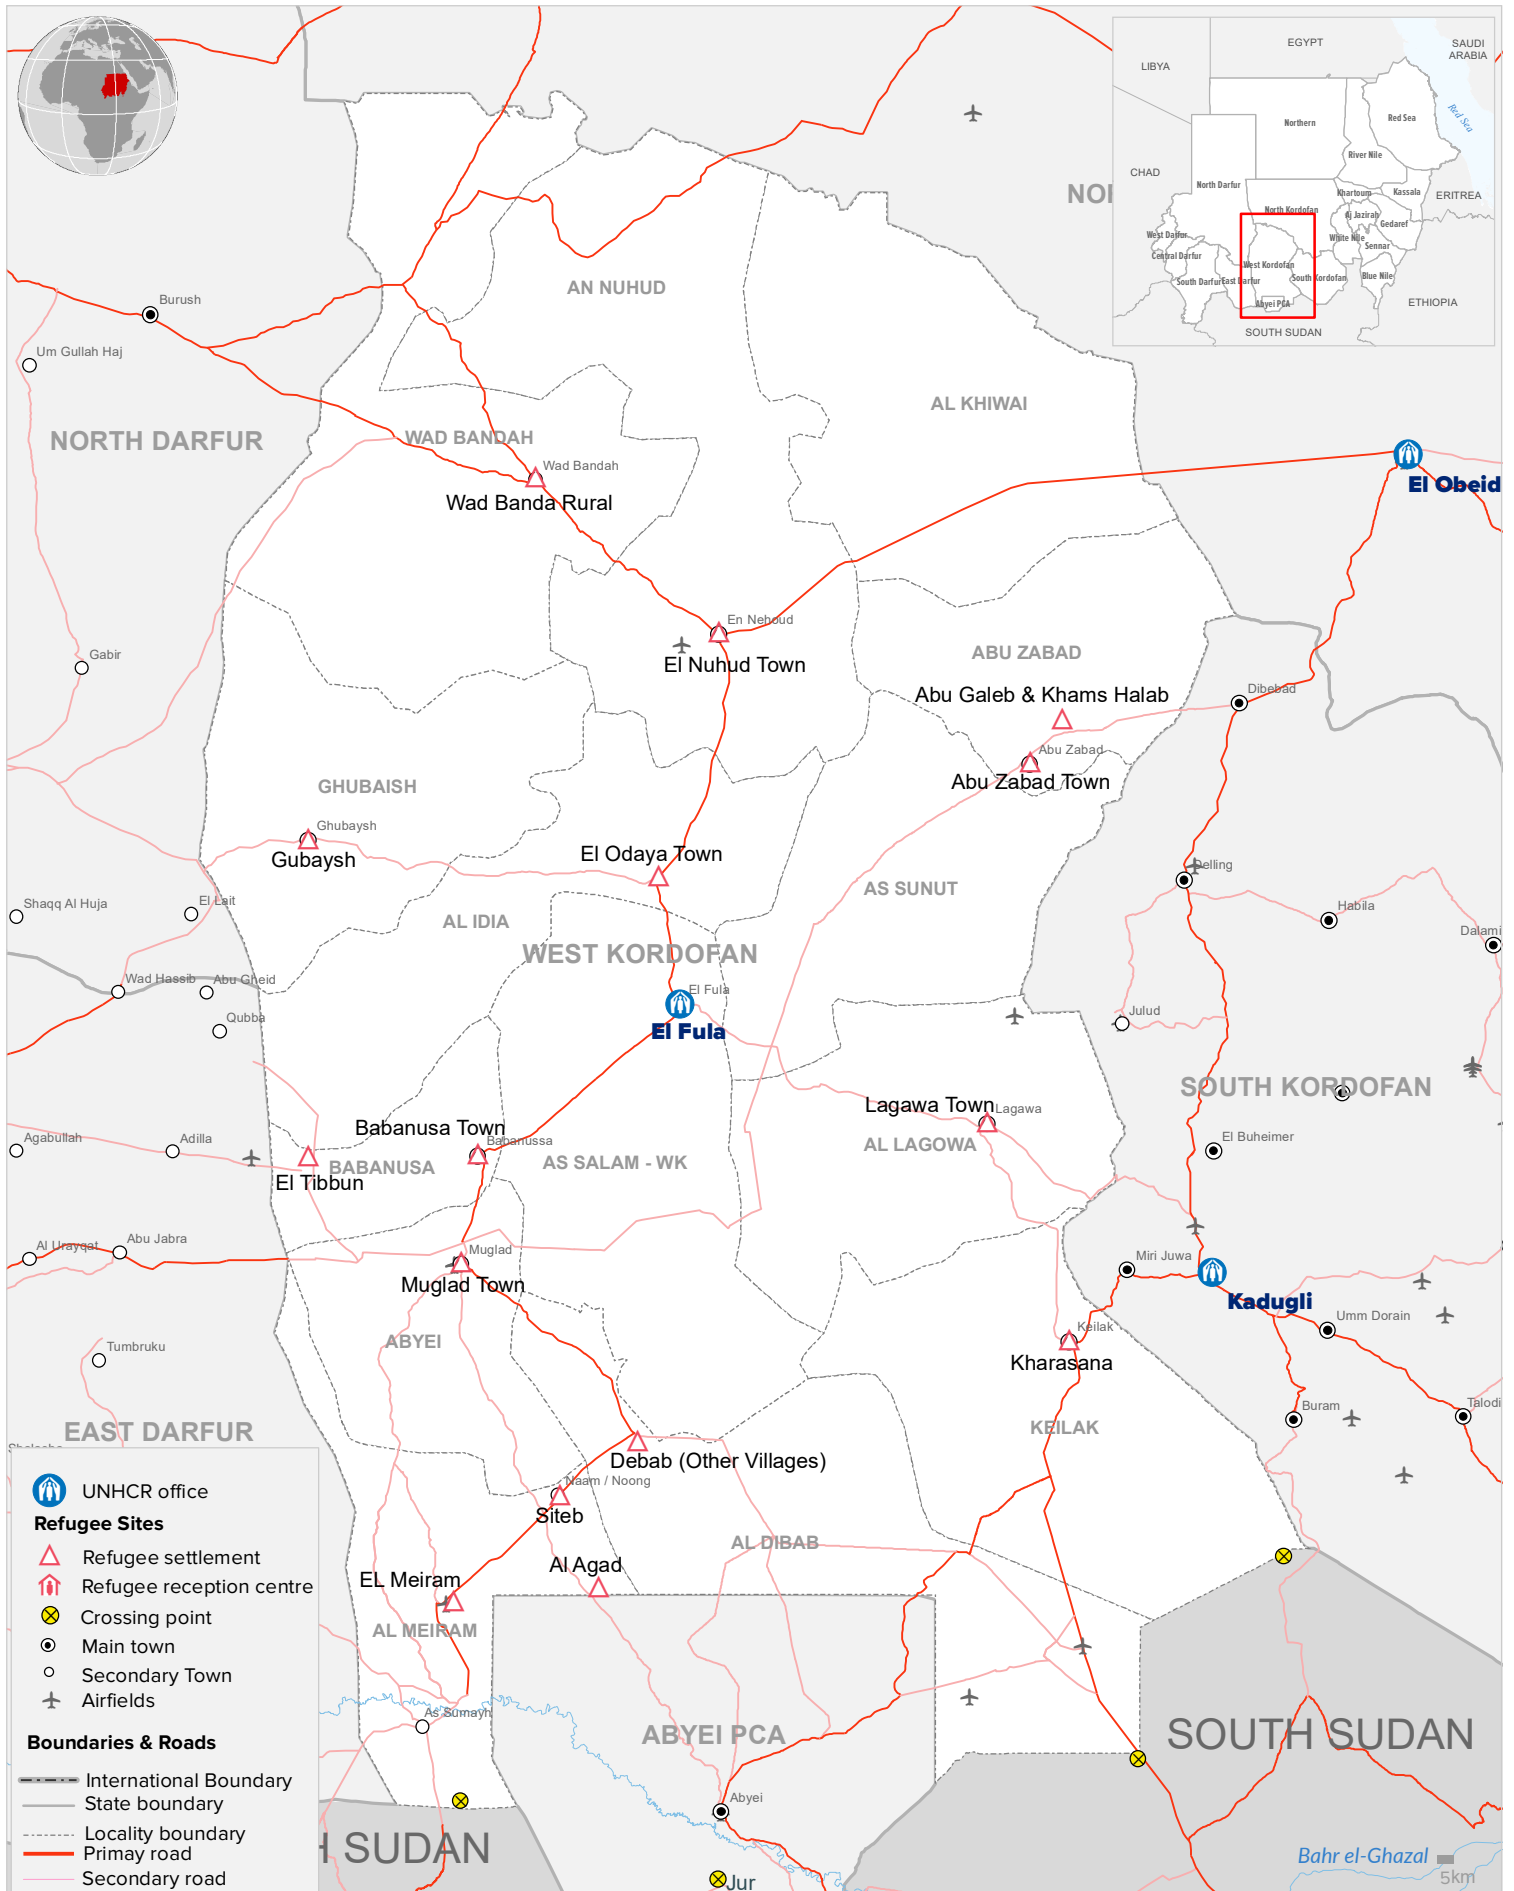

# SUDAN: West Kordofan State

## UNHCR presence and refugee locations

As of 23 Jun 2020

The depiction and use of boundaries, geographic names and related data shown on maps and included in lists, tables, documents, and databases are not warranted to be error free nor do they necessarily imply official endorsement or acceptance by the United Nations. Final status of the Abyei area is not yet determined.