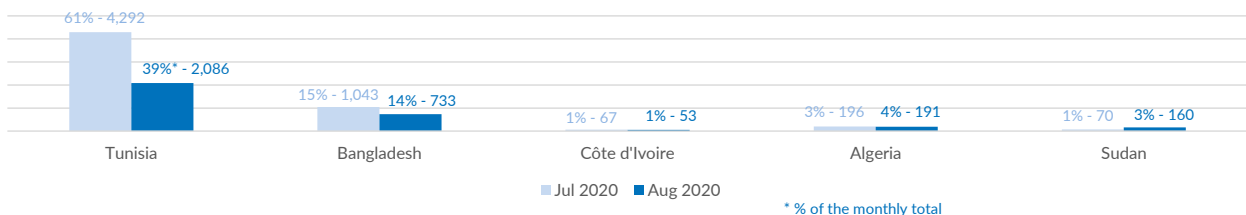

Estimated # of arrivals during the last seven days	1,020
---	--------------

(Based on arrivals or registration figures collected by UNHCR staff)

Mon, 07 Sep 2020	0
Tue, 08 Sep 2020	128
Wed, 09 Sep 2020	294
Thu, 10 Sep 2020	145
Fri, 11 Sep 2020	133
Sat, 12 Sep 2020	178
Sun, 13 Sep 2020	142

Arrivals per month

* (as of 13 Sep 2020)

Sea arrivals of last weeks

Asylum applications

(Applications are not necessarily lodged by new arrivals)

Sea arrivals by gender and age - Jan -Aug 2020

Most common sea arrival nationalities in Italy (comparison with previous month)

* % of the monthly total

Estimated daily sea arrivals in 2020