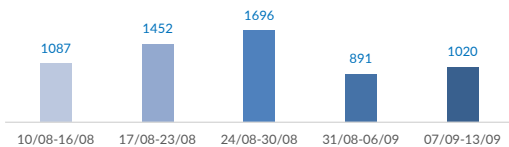

Italy weekly snapshot - 13 Sep 2020

(The charts below are based on figures from the Italian Ministry of Interior and UNHCR estimates. All figures are provisional and subject to change)

Total arrivals (1 Jan - 13 Sep 2020):	20,981
Total arrivals (1 Jan - 13 Sep 2019):	5,847
Total arrivals 1 Sep - 13 Sep 2020	1,642
Total arrivals 1 Sep - 13 Sep 2019	712
Average daily arrivals in September 2020 so far:	126
Average daily arrivals in August 2020:	172

Dead and missing in 2019 - Central Med	754
Dead and missing in 2019 - Mediterranean Sea	1,336

2019: further 8 incidents, for a total of 547 people involved, were reported but are still under verification

Estimated # of arrivals during the last seven days	1,020
---	--------------

(Based on arrivals or registration figures collected by UNHCR staff)

Mon, 07 Sep 2020	0
Tue, 08 Sep 2020	128
Wed, 09 Sep 2020	294
Thu, 10 Sep 2020	145
Fri, 11 Sep 2020	133
Sat, 12 Sep 2020	178
Sun, 13 Sep 2020	142

Arrivals per month

* (as of 13 Sep 2020)

Sea arrivals of last weeks

Asylum applications

(Applications are not necessarily lodged by new arrivals)

Sea arrivals by gender and age - Jan -Aug 2020

Most common sea arrival nationalities in Italy (comparison with previous month)