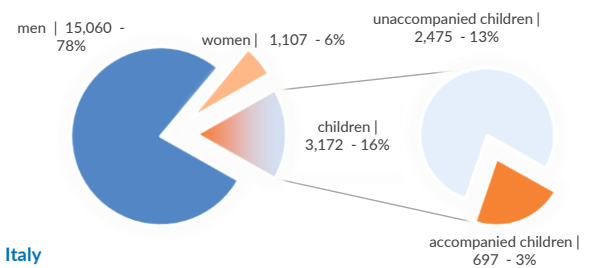

Estimated # of arrivals during the last seven days	1,020
---	--------------

(Based on arrivals or registration figures collected by UNHCR staff)

Mon, 07 Sep 2020	0
Tue, 08 Sep 2020	128
Wed, 09 Sep 2020	294
Thu, 10 Sep 2020	145
Fri, 11 Sep 2020	133
Sat, 12 Sep 2020	178
Sun, 13 Sep 2020	142

Arrivals per month

* (as of 13 Sep 2020)

Sea arrivals of last weeks

Asylum applications

(Applications are not necessarily lodged by new arrivals)

Sea arrivals by gender and age - Jan -Aug 2020

Most common sea arrival nationalities in Italy (comparison with previous month)