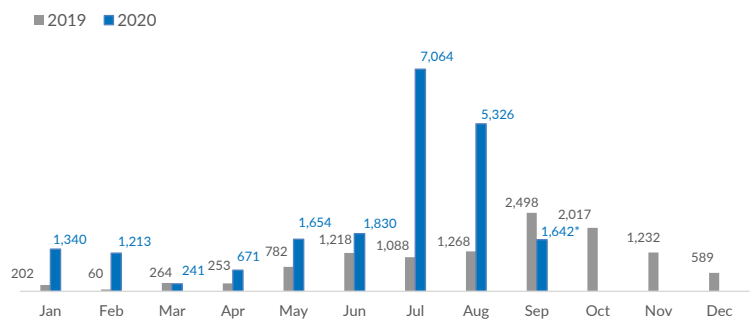

Arrivals per month