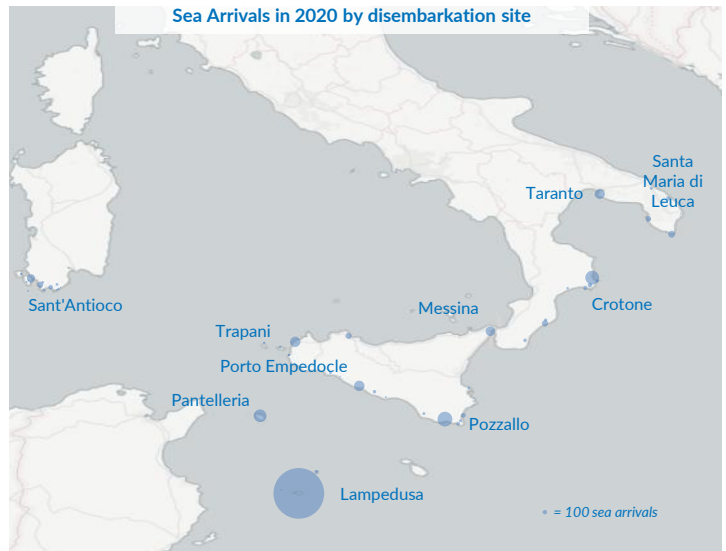

Italy weekly snapshot - 13 Sep 2020

(The charts below are based on figures from the Italian Ministry of Interior and UNHCR estimates. All figures are provisional and subject to change)

Total arrivals (1 Jan - 13 Sep 2020):	20,981
Total arrivals (1 Jan - 13 Sep 2019):	5,847
Total arrivals 1 Sep - 13 Sep 2020	1,642
Total arrivals 1 Sep - 13 Sep 2019	712
Average daily arrivals in September 2020 so far:	126
Average daily arrivals in August 2020:	172

Dead and missing in 2020 - Central Med (as of 13 Sep)	321
Dead and missing in 2020 - Mediterranean Sea (as of 13 Sep)	495

Dead and missing in 2019 - Central Med (as of 13 Sep)	658
Dead and missing in 2019 - Mediterranean Sea (as of 13 Sep)	957

Dead and missing in 2019 - Central Med	754
Dead and missing in 2019 - Mediterranean Sea	1,336

2019: further 8 incidents, for a total of 547 people involved, were reported but are still under verification

Estimated # of arrivals during the last seven days	1,020
---	--------------

(Based on arrivals or registration figures collected by UNHCR staff)

Mon, 07 Sep 2020	0
Tue, 08 Sep 2020	128
Wed, 09 Sep 2020	294
Thu, 10 Sep 2020	145
Fri, 11 Sep 2020	133
Sat, 12 Sep 2020	178
Sun, 13 Sep 2020	142