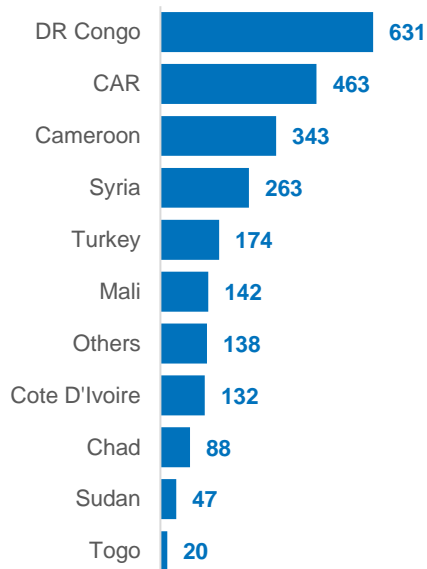

2,441 Total number of Urban Refugees in Nigeria as of 31 July 2020.

BREAKDOWN BY COUNTRY OF ORIGIN

DEMOGRAPHICS

ASSISTANCE PROVIDED TO PoCs

Type of Assistance	Beneficiaries (IND)
Payment of Education allowance	232
Payment of sub allowance	46
Payment of transport Allowance	25
Payment of 1-time assistance	14
Payment of DAFI student	48
Payment of COVID-19 palliatives	1521
Subsistence Allowance	8
Medical Intervention /Counselling / SGBV Intervention	141

BREAKDOWN BY YEAR OF REGISTRATION

NATIONALITY OF REGISTERED REFUGEES BETWEEN 1985 – 2010 (MORE THAN 10 YEARS)

1,725 Total number of Asylum Seekers in Nigeria as of 31 July 2020.

DEMOGRAPHICS

BREAKDOWN BY COUNTRY OF ORIGIN