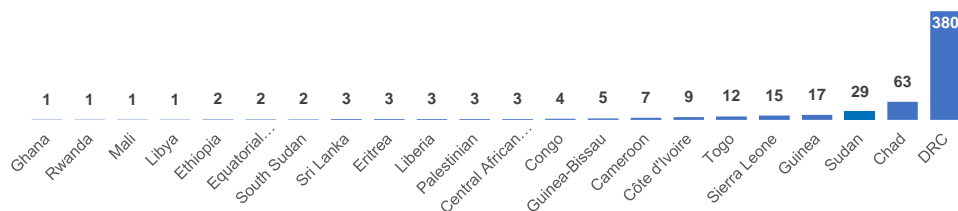

2,441 Total number of Urban Refugees in Nigeria as of 31 July 2020.

BREAKDOWN BY COUNTRY OF ORIGIN

DEMOGRAPHICS

ASSISTANCE PROVIDED TO PoCs

Type of Assistance	Beneficiaries (IND)
Payment of Education allowance	232
Payment of sub allowance	46
Payment of transport Allowance	25
Payment of 1-time assistance	14
Payment of DAFI student	48
Payment of COVID-19 palliatives	1521
Subsistence Allowance	8
Medical Intervention /Counselling / SGBV Intervention	141

BREAKDOWN BY YEAR OF REGISTRATION

NATIONALITY OF REGISTERED REFUGEES BETWEEN 1985 – 2010 (MORE THAN 10 YEARS)

1,725 Total number of Asylum Seekers in Nigeria as of 31 July 2020.

DEMOGRAPHICS

BREAKDOWN BY COUNTRY OF ORIGIN