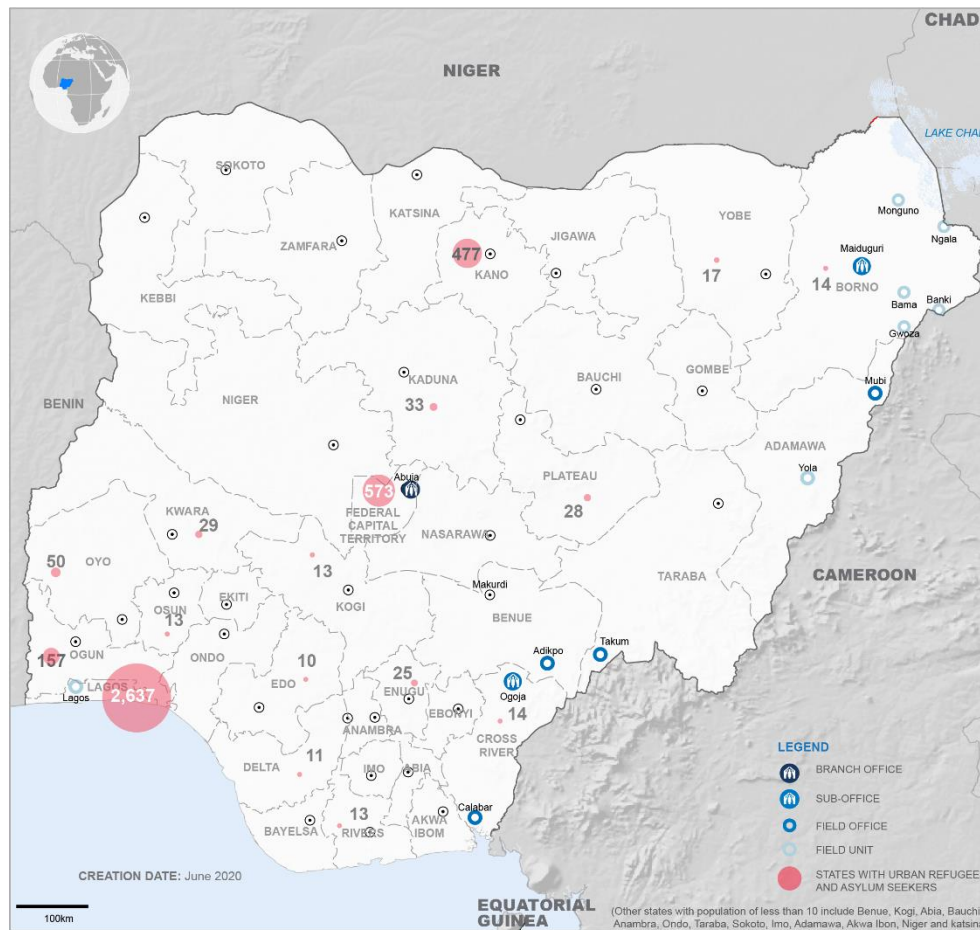

2,441 Total number of Urban Refugees in Nigeria as of 31 July 2020.

BREAKDOWN BY COUNTRY OF ORIGIN

DEMOGRAPHICS

ASSISTANCE PROVIDED TO PoCs

Type of Assistance	Beneficiaries (IND)
Payment of Education allowance	232
Payment of sub allowance	46
Payment of transport Allowance	25
Payment of 1-time assistance	14
Payment of DAFI student	48
Payment of COVID-19 palliatives	1521
Subsistence Allowance	8
Medical Intervention /Counselling / SGBV Intervention	141

DISCLAIMER: The boundaries and names shown and the designations used on this map do not imply official endorsement or acceptance by the United Nations. CREATION DATE: July 2020 SOURCES: UNHCR, HDX FEEDBACK: nigabim@unhcr.org

BREAKDOWN BY YEAR OF REGISTRATION

NATIONALITY OF REGISTERED REFUGEES BETWEEN 1985 – 2010 (MORE THAN 10 YEARS)

1,725 Total number of Asylum Seekers in Nigeria as of 31 July 2020.

DEMOGRAPHICS

BREAKDOWN BY COUNTRY OF ORIGIN