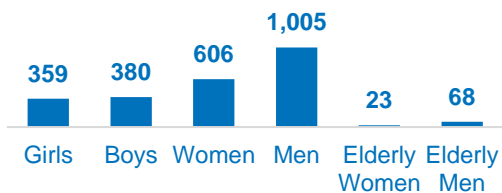

2,441 Total number of Urban Refugees in Nigeria as of 31 July 2020.

BREAKDOWN BY COUNTRY OF ORIGIN

DEMOGRAPHICS

ASSISTANCE PROVIDED TO PoCs

Type of Assistance	Beneficiaries (IND)
Payment of Education allowance	232
Payment of sub allowance	46
Payment of transport Allowance	25
Payment of 1-time assistance	14
Payment of DAFI student	48
Payment of COVID-19 palliatives	1521
Subsistence Allowance	8
Medical Intervention /Counselling / SGBV Intervention	141

BREAKDOWN BY YEAR OF REGISTRATION

NATIONALITY OF REGISTERED REFUGEES BETWEEN 1985 – 2010 (MORE THAN 10 YEARS)

1,725 Total number of Asylum Seekers in Nigeria as of 31 July 2020.

DEMOGRAPHICS

BREAKDOWN BY COUNTRY OF ORIGIN