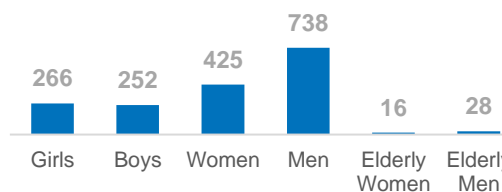

2,441 Total number of Urban Refugees in Nigeria as of 31 July 2020.

BREAKDOWN BY COUNTRY OF ORIGIN

DEMOGRAPHICS

ASSISTANCE PROVIDED TO PoCs

Type of Assistance	Beneficiaries (IND)
Payment of Education allowance	232
Payment of sub allowance	46
Payment of transport Allowance	25
Payment of 1-time assistance	14
Payment of DAFI student	48
Payment of COVID-19 palliatives	1521
Subsistence Allowance	8
Medical Intervention /Counselling / SGBV Intervention	141

BREAKDOWN BY YEAR OF REGISTRATION

NATIONALITY OF REGISTERED REFUGEES BETWEEN 1985 – 2010 (MORE THAN 10 YEARS)

1,725 Total number of Asylum Seekers in Nigeria as of 31 July 2020.

DEMOGRAPHICS

BREAKDOWN BY COUNTRY OF ORIGIN