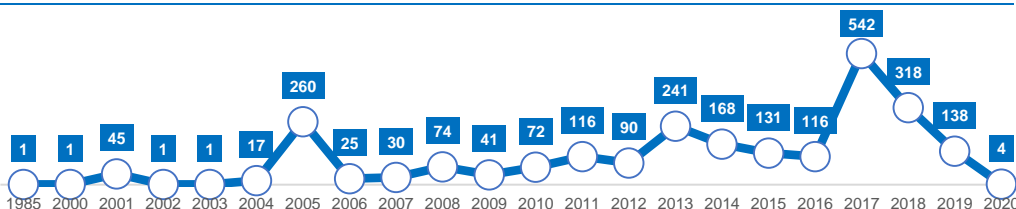

2,441 Total number of Urban Refugees in Nigeria as of 31 July 2020.

BREAKDOWN BY COUNTRY OF ORIGIN

DEMOGRAPHICS

ASSISTANCE PROVIDED TO PoCs

Type of Assistance	Beneficiaries (IND)
Payment of Education allowance	232
Payment of sub allowance	46
Payment of transport Allowance	25
Payment of 1-time assistance	14
Payment of DAFI student	48
Payment of COVID-19 palliatives	1521
Subsistence Allowance	8
Medical Intervention /Counselling / SGBV Intervention	141

BREAKDOWN BY YEAR OF REGISTRATION

NATIONALITY OF REGISTERED REFUGEES BETWEEN 1985 – 2010 (MORE THAN 10 YEARS)

1,725 Total number of Asylum Seekers in Nigeria as of 31 July 2020.

DEMOGRAPHICS

BREAKDOWN BY COUNTRY OF ORIGIN