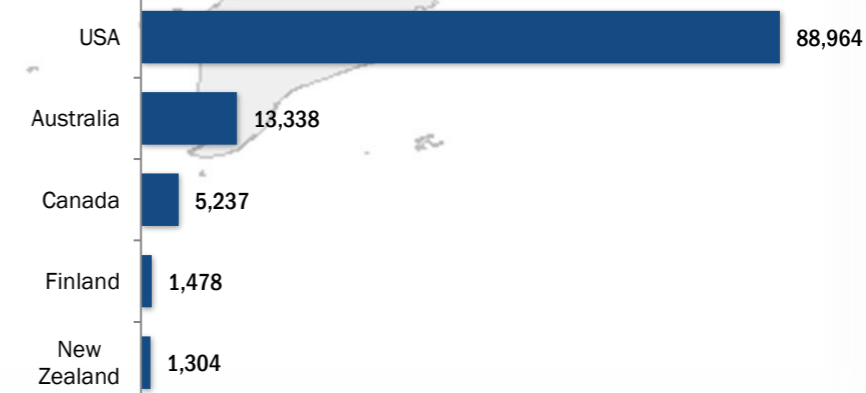

Main destinations from 2005-2020

For more information, visit: www.commonservice.info