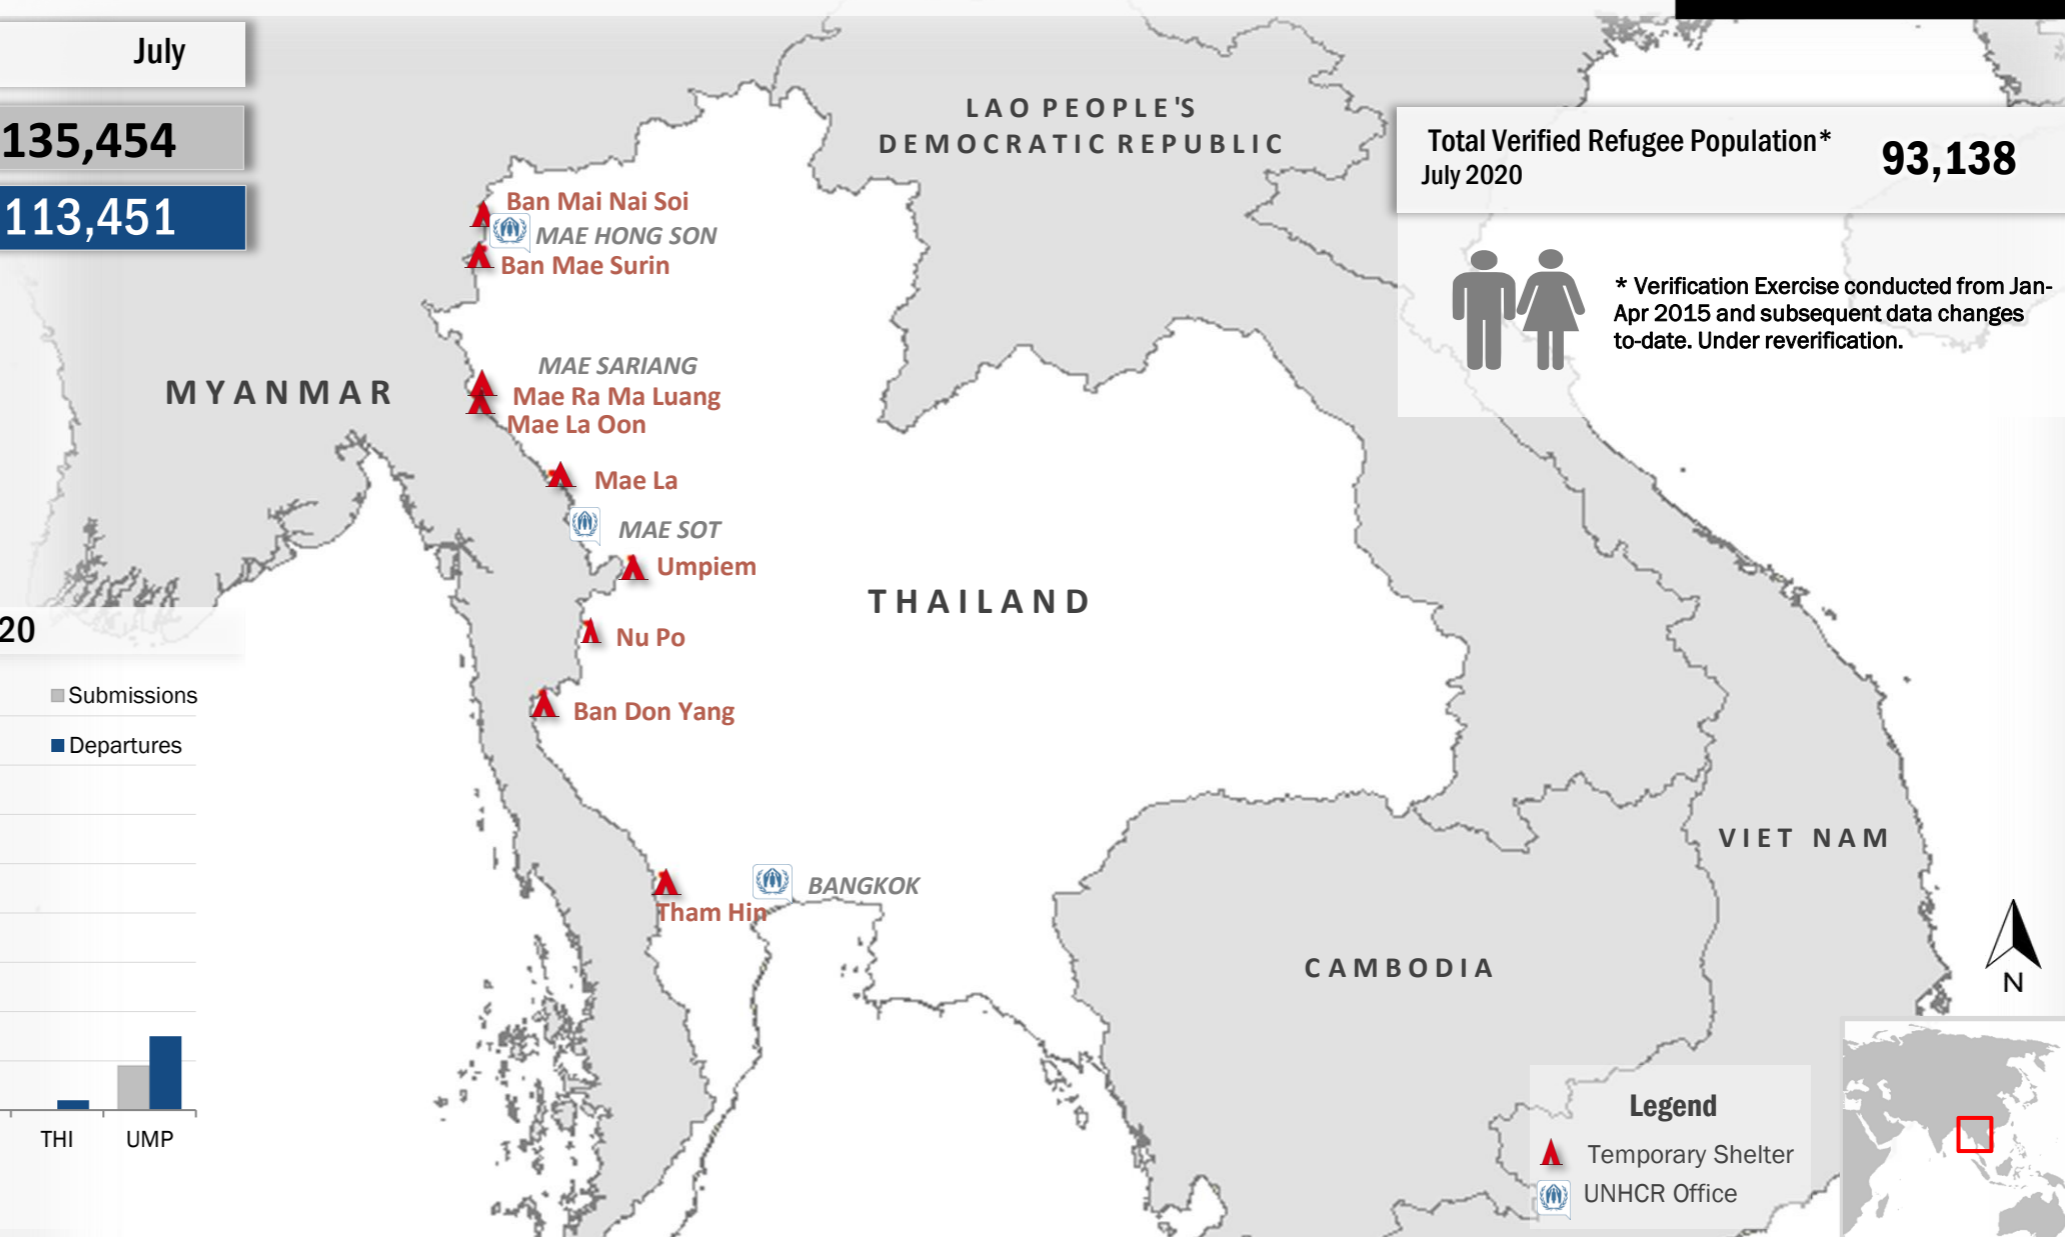

Resettlement of Myanmar Refugees from Temporary Shelters in Thailand

31 July 2020

Thailand Border Operation - Information Management Unit, Mae Sot

Resettlement Figures 2005-2020

July

Total number of submissions **135,454**

Total number of departures **113,451**

Resettlement Progress in 2020

July

Total number of submissions **102**

Total number of departures **249**

Total Verified Refugee Population* **93,138**
July 2020

* Verification Exercise conducted from Jan-Apr 2015 and subsequent data changes to-date. Under reverification.

Resettlement of Myanmar Refugees by location in 2020