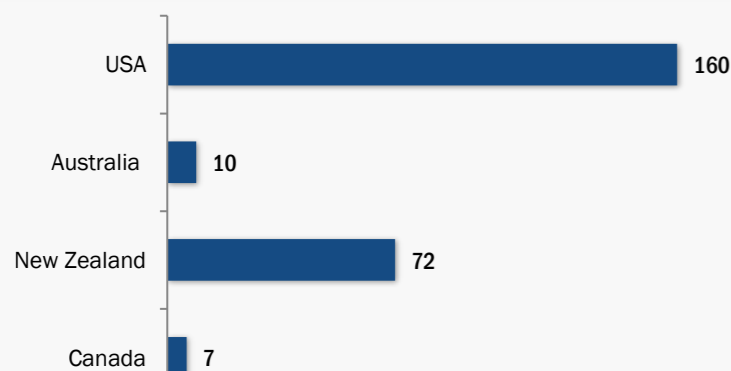

Main destinations in 2020