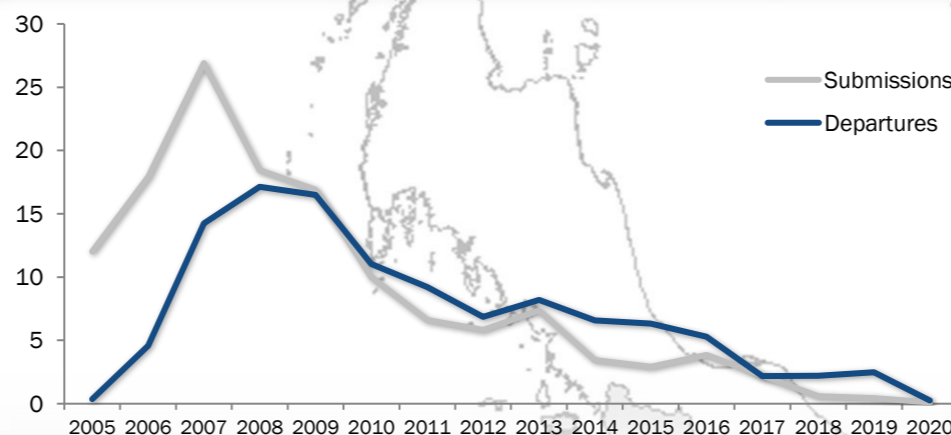

Resettlement overview from 2005 - 2020 (in thousands)

Source: UNHCR proGres database