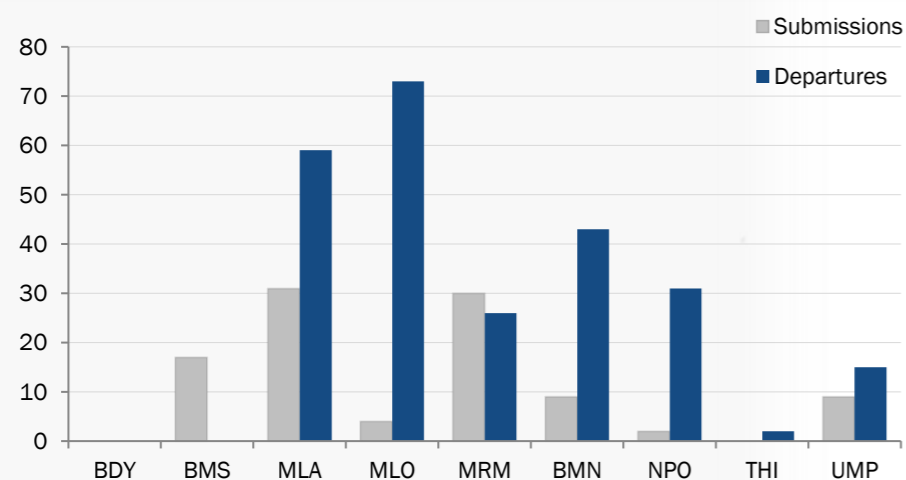

Resettlement of Myanmar Refugees from Temporary Shelters in Thailand

31 July 2020

Thailand Border Operation - Information Management Unit, Mae Sot

Resettlement Figures 2005-2020

July

Total number of submissions **135,454**

Total number of departures **113,451**

Resettlement Progress in 2020

July

Total number of submissions **102**

Total number of departures **249**

Total Verified Refugee Population* **93,138**
July 2020

* Verification Exercise conducted from Jan-Apr 2015 and subsequent data changes to-date. Under reverification.

Resettlement of Myanmar Refugees by location in 2020

Main destinations in 2020

Resettlement overview from 2005 - 2020 (in thousands)

Source: UNHCR proGres database

Main destinations from 2005-2020

For more information, visit: www.commonservice.info