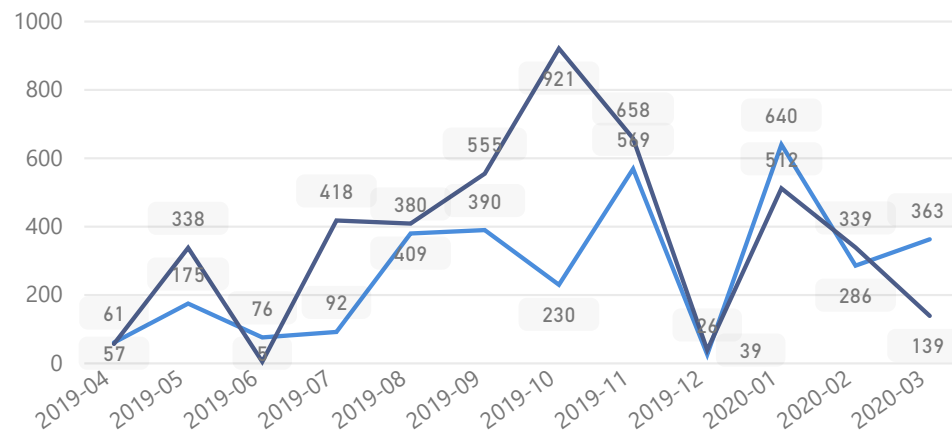

Uganda - Refugee Statistics June 2020 - Adjumani

Total Population

214,470

Total Refugees

214,372

Total Households

33,728

Total Asylum-Seekers

3%

7,226

Youth 15-24

25%

53,547

New Registration by Month

● New Registration ● Birth

Zones

Occupation

* - Top 5 **27.3%** Have occupation

* Age is between 18 - 59 years for Occupation

Age & Gender Breakdown

Specific Needs - Top 7