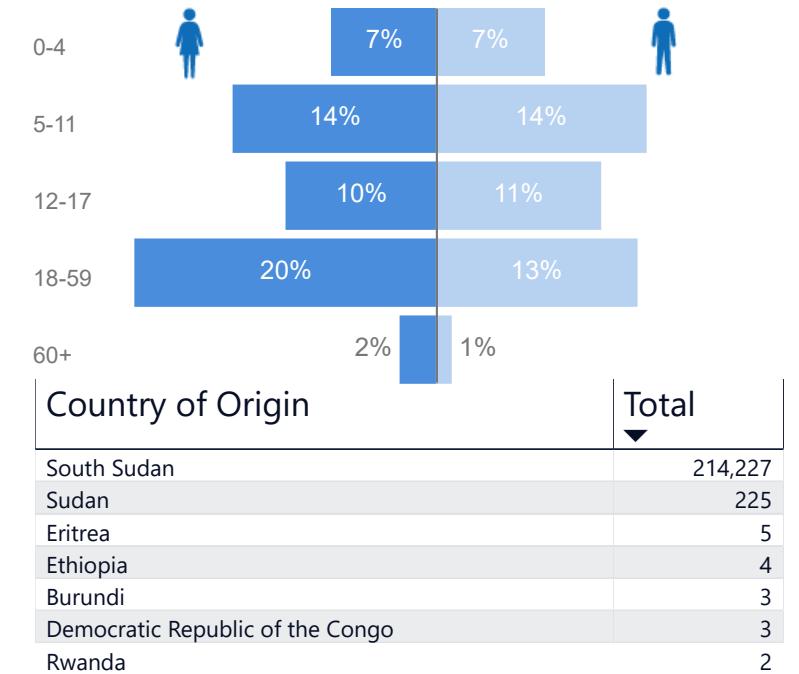

Uganda - Refugee Statistics June 2020 - Adjumani

Total Population

214,470

Total Refugees

214,372

Total Households

33,728

Total Asylum-Seekers

Level3	HHs	Individuals
Nyumanzi	5,574	40,791
Pagrinya	6,509	36,836
Ayilo I	3,327	25,718
Maaji II	3,133	17,515
Maaji III	3,010	16,298
Ayilo II	2,206	14,714
Boroli I	1,680	10,074
Agojo	1,739	7,053
Baratuku	1,051	6,912
Mirieyi	969	6,904
Alere	951	6,737
Olua I	746	5,528
Boroli II	893	5,126
Mungula I	725	5,007
Olua II	594	4,332
Mungula II	293	1,594
Oliji	224	1,416
Elema	192	989
Maaji I	81	536
Zone 5B	7	63

Occupation

* - Top 5 **27.3%** Have occupation

* Age is between 18 - 59 years for Occupation

Age & Gender Breakdown

Specific Needs - Top 7