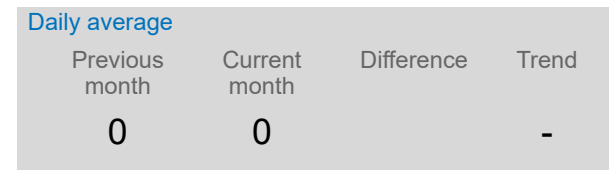

Refugee Influx Dashboard | Joint Border Monitoring

5 July 2020

Uganda Refugee Response

DRC situation

SSD situation

BDI situation

Top entry points this month*

Corridor 6	3,056	-
------------	-------	---