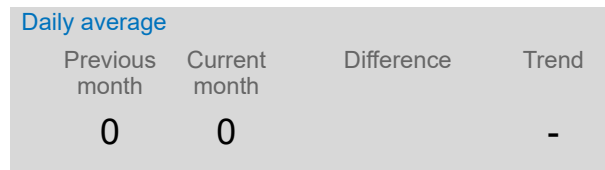

Refugee Influx Dashboard | Joint Border Monitoring

5 July 2020

Uganda Refugee Response

DRC situation

SSD situation

BDI situation

Top entry points this month*

Corridor 6	3,056	-
------------	-------	---