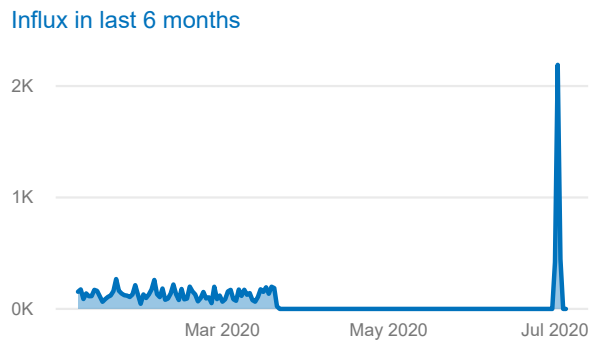

Refugee Influx Dashboard | Joint Border Monitoring

5 July 2020

Uganda Refugee Response

DRC situation

SSD situation

BDI situation

Top entry points this month*

Corridor 6	3,056	-
------------	-------	---