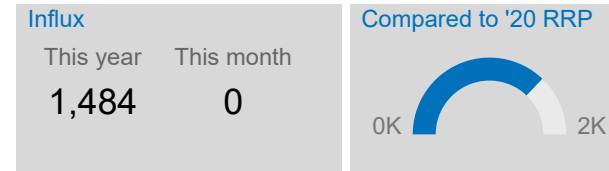

Refugee Influx Dashboard | Joint Border Monitoring

5 July 2020

Uganda Refugee Response

DRC situation

SSD situation

BDI situation

Top entry points this month*

Corridor 6	3,056	-
------------	-------	---