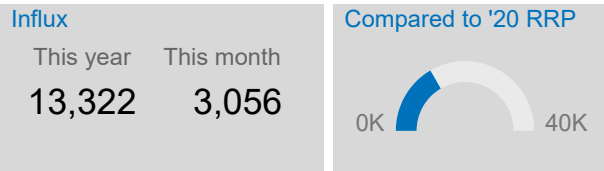

Refugee Influx Dashboard | Joint Border Monitoring

5 July 2020

Uganda Refugee Response

DRC situation

SSD situation

BDI situation

Top entry points this month*

Corridor 6	3,056	-
------------	-------	---