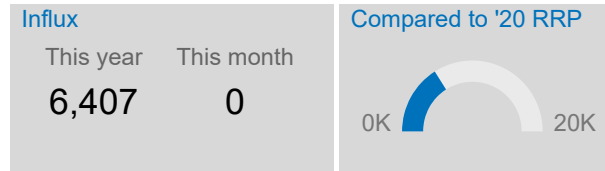

Refugee Influx Dashboard | Joint Border Monitoring

5 July 2020

Uganda Refugee Response

DRC situation

SSD situation

BDI situation

Top entry points this month*

Corridor 6	3,056	-
------------	-------	---