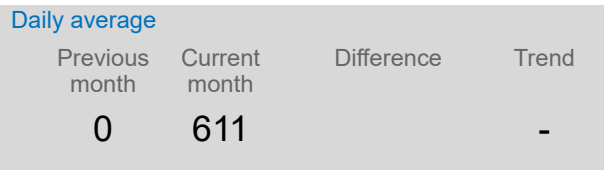

Refugee Influx Dashboard | Joint Border Monitoring

5 July 2020

Uganda Refugee Response

DRC situation

SSD situation

BDI situation

Top entry points this month*

Corridor 6	3,056	-
------------	-------	---